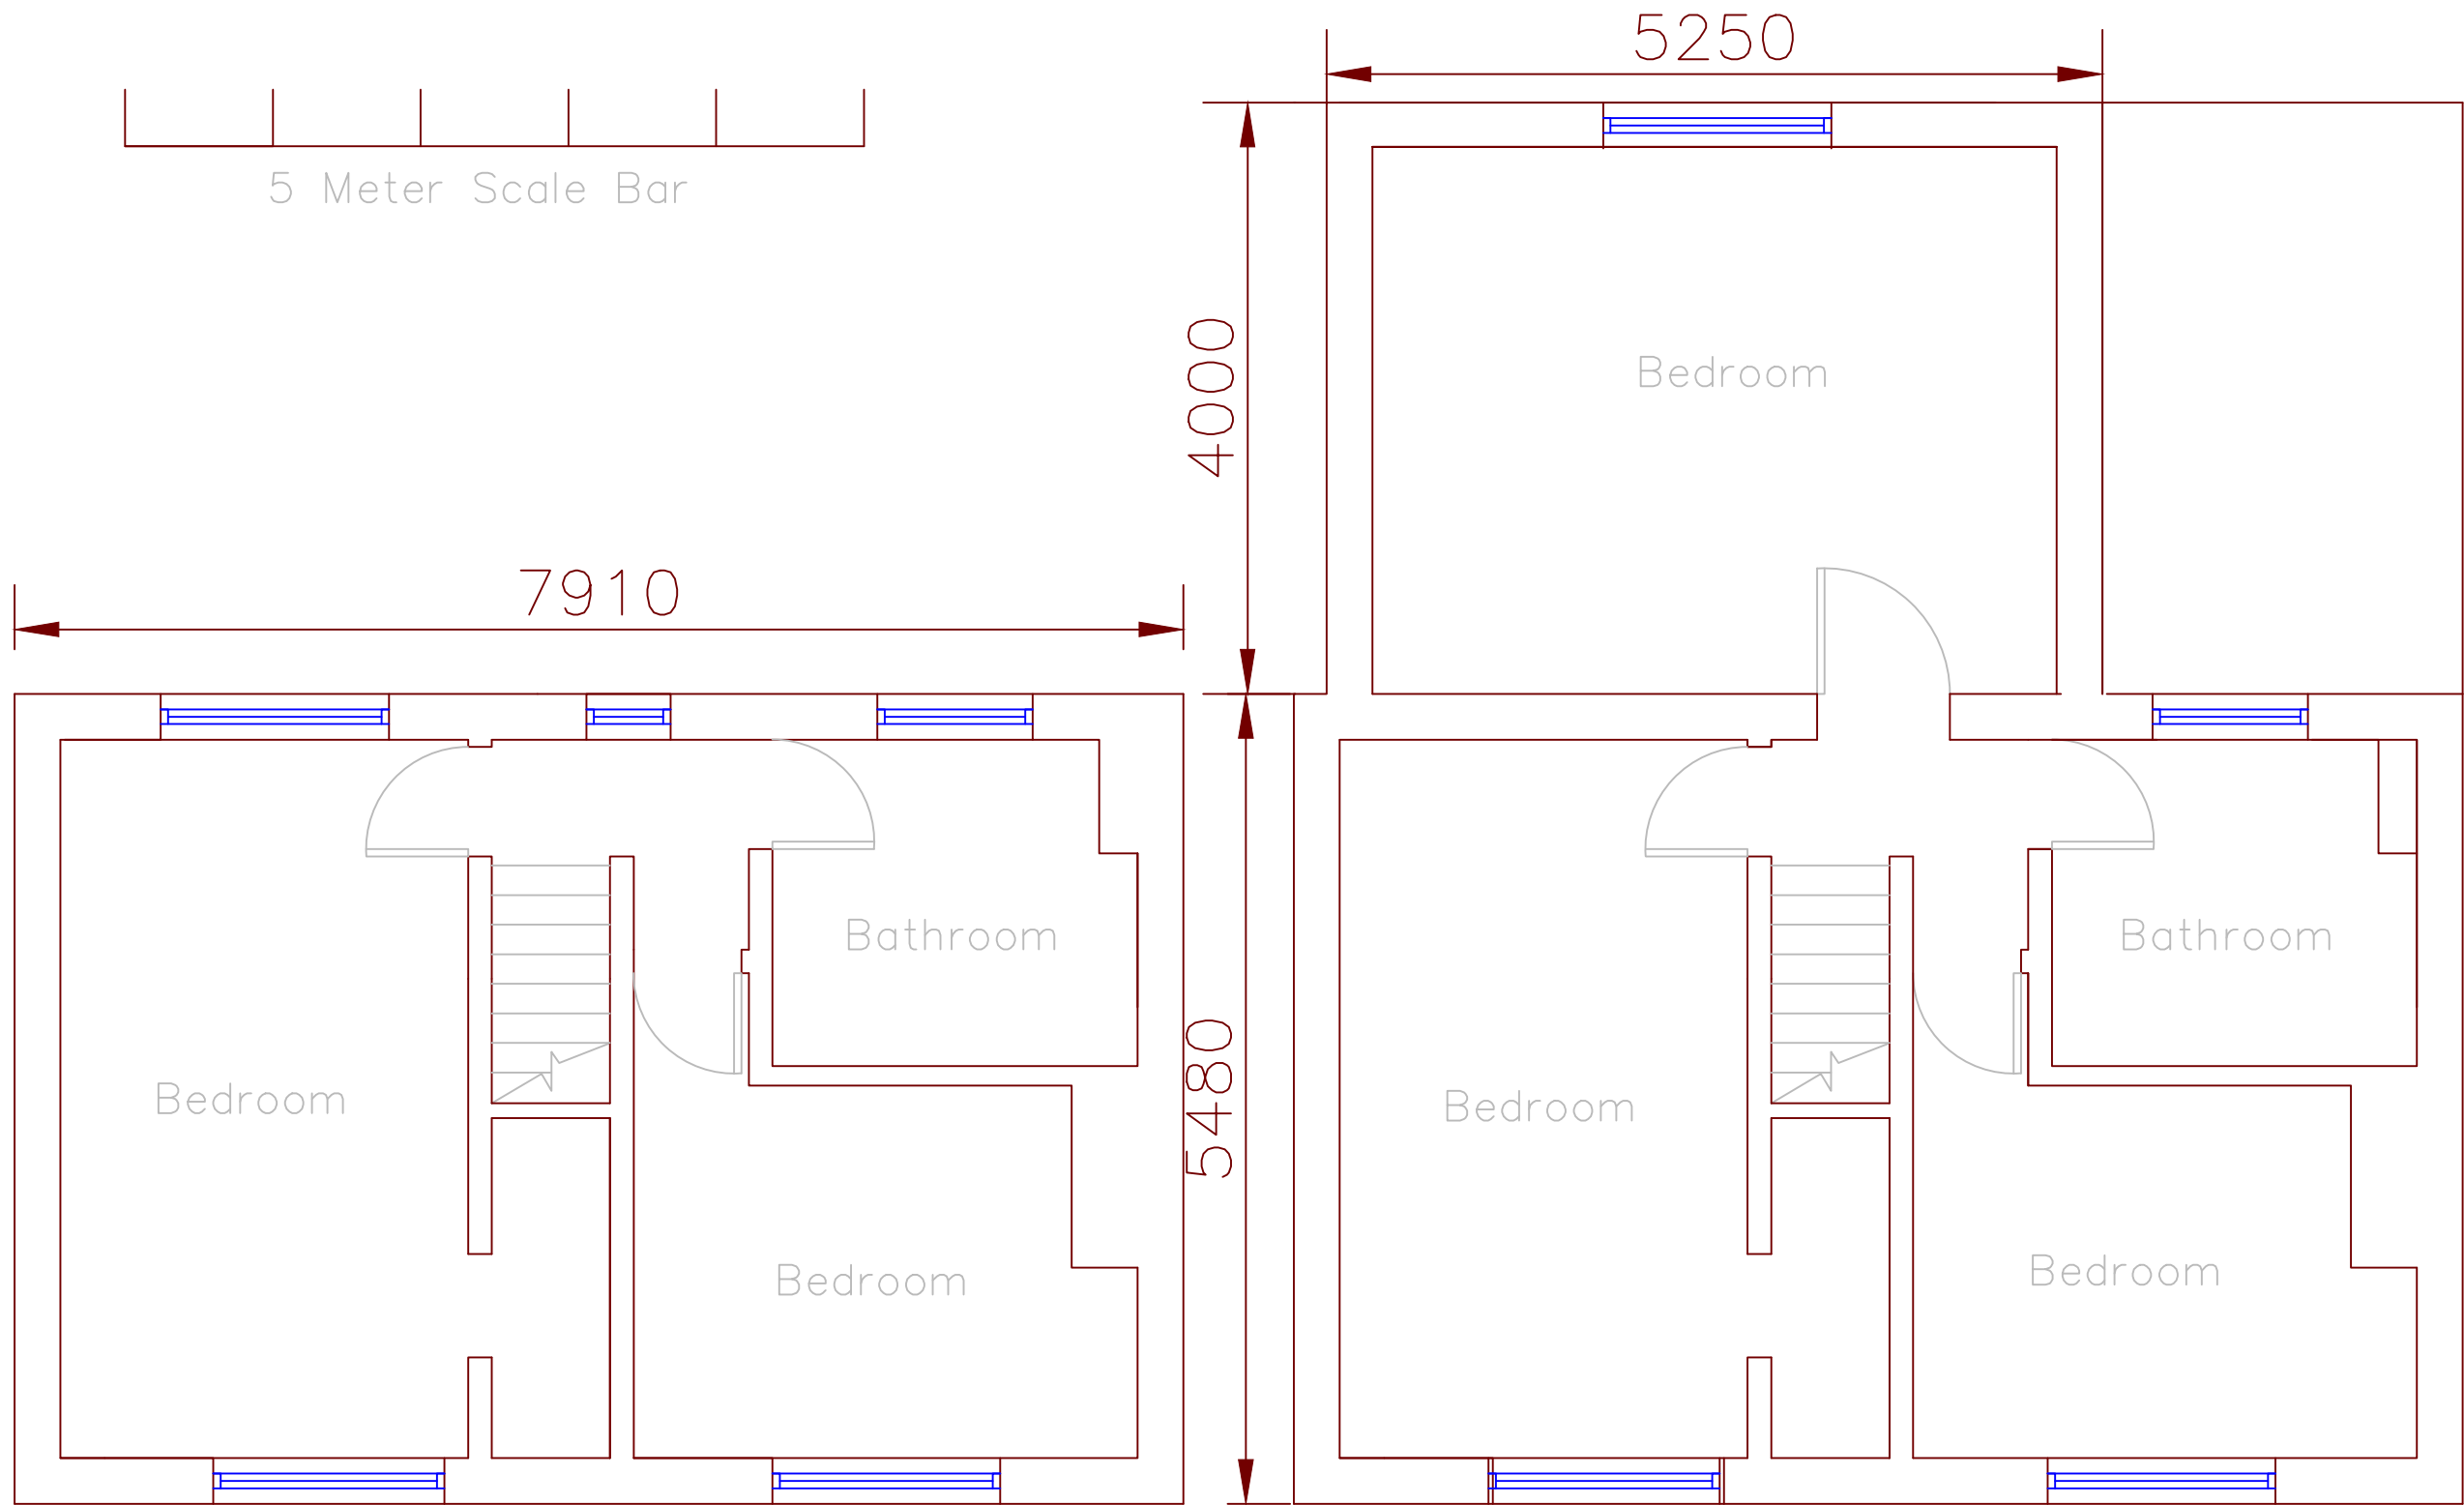

5 Meter Scale Bar

Existing First Floor

Proposed First Floor

Title	
8 Kearsley Avenue REV A	
Existing & Proposed First Floor	
Scale	Date
1:50 @ A3	Nov'21
Drawn	
RMMR	