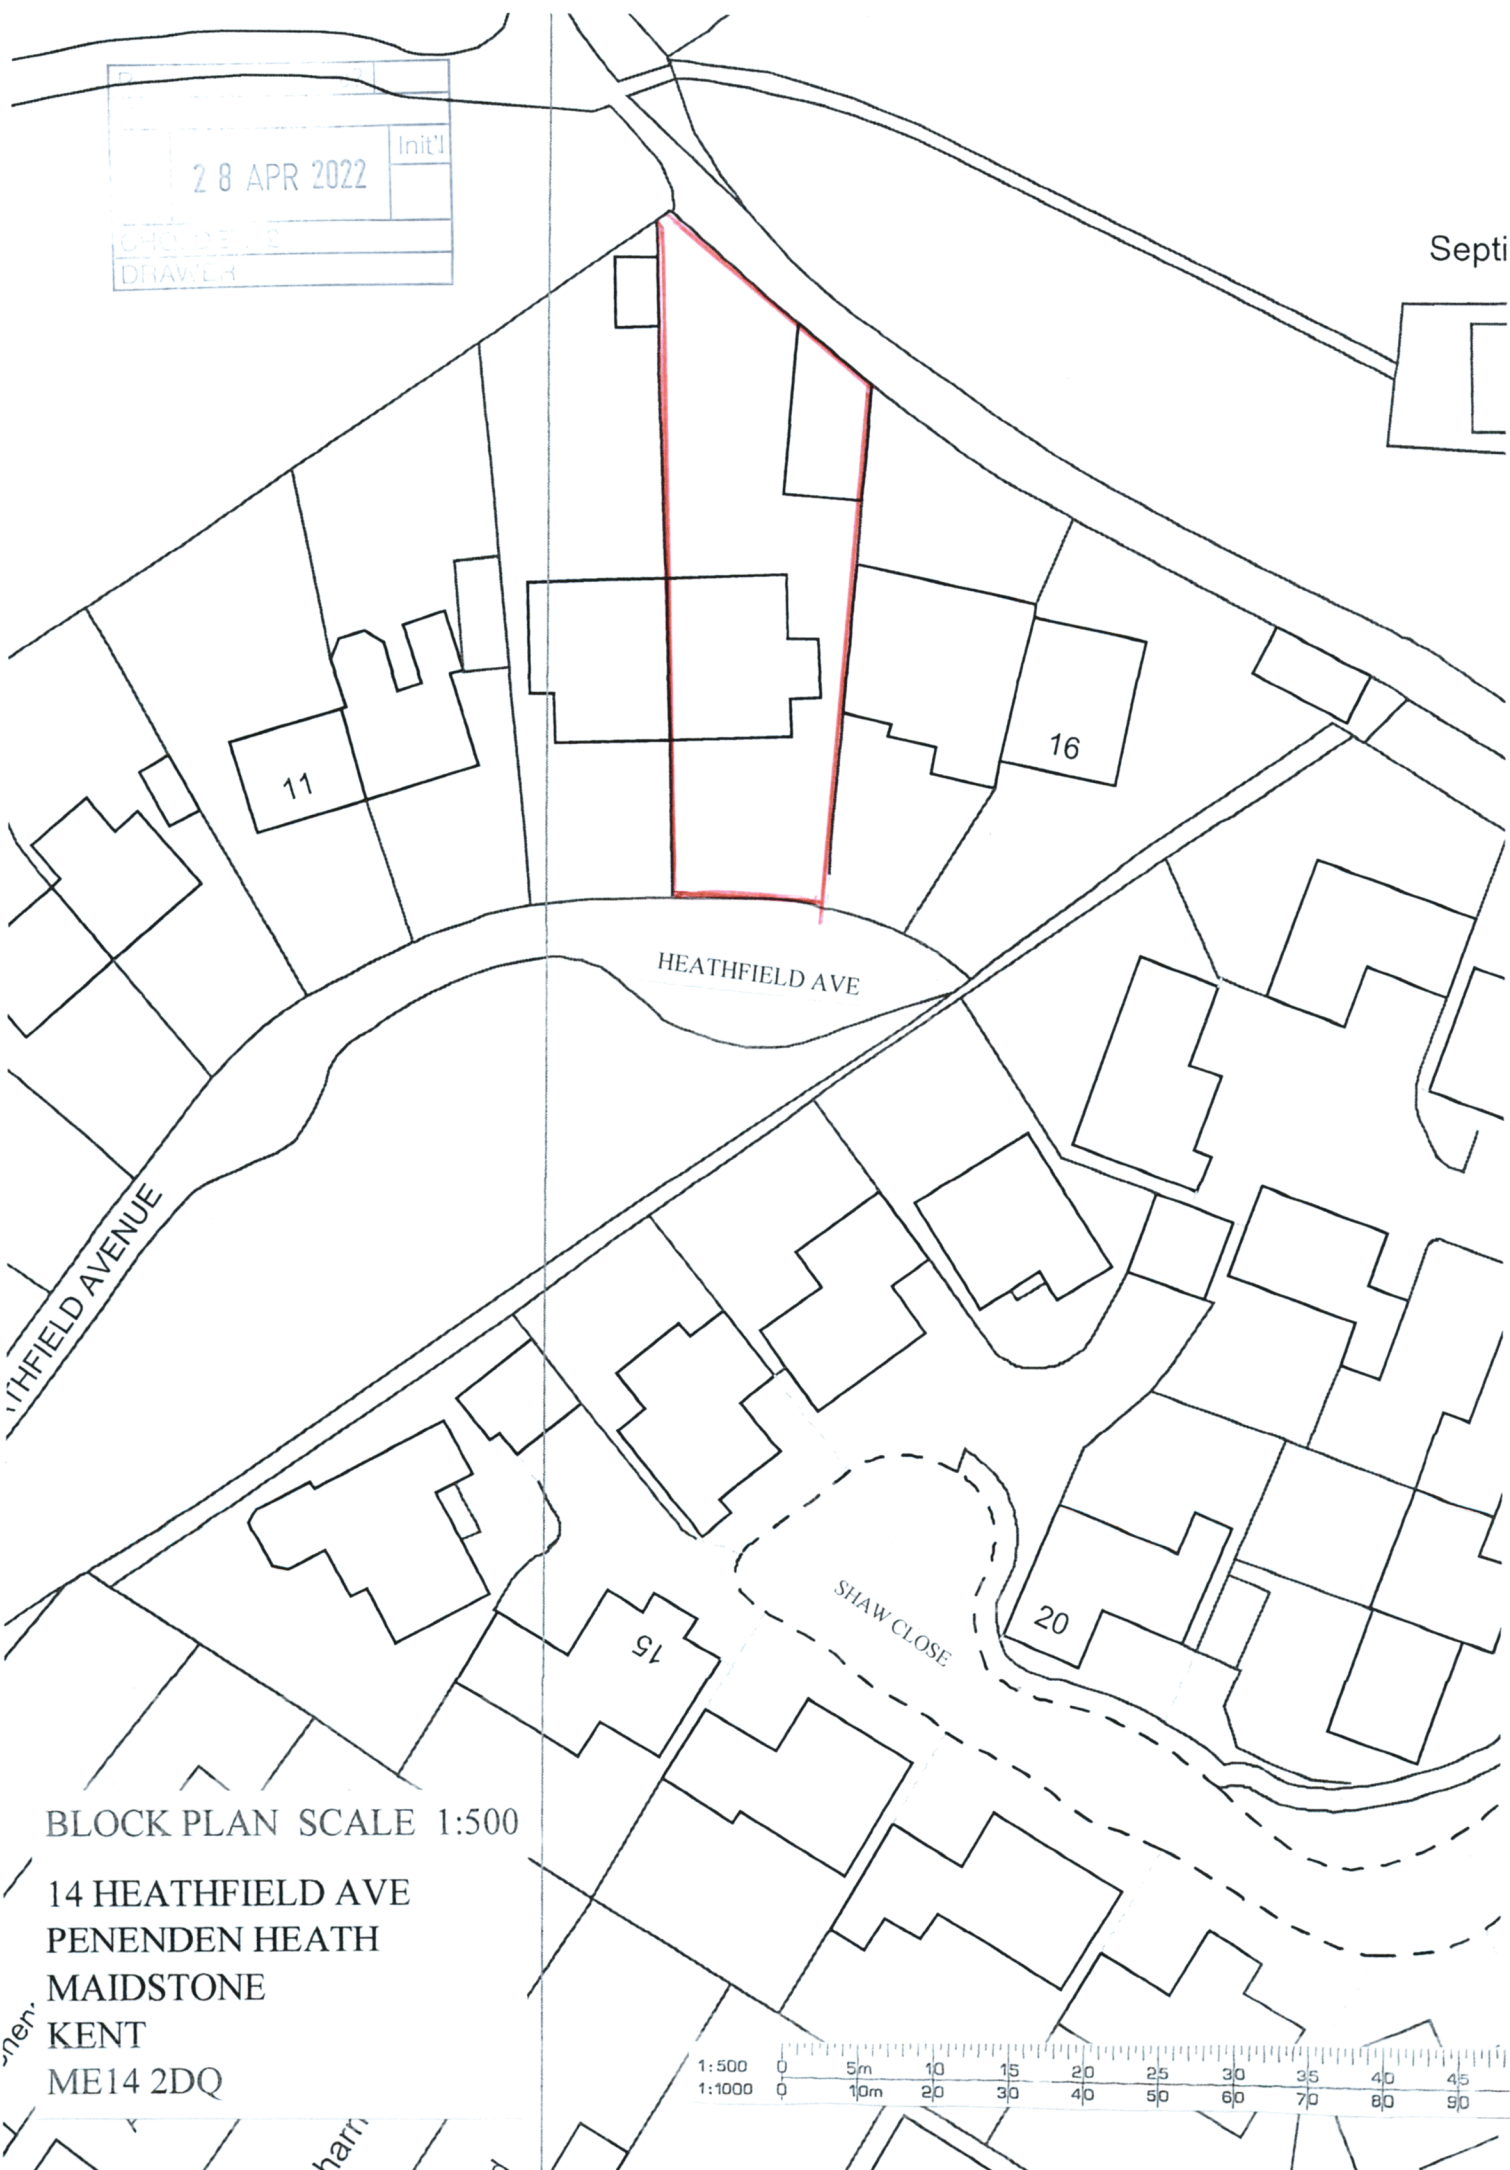

2 8 APR 2022
Init'l
CRO...
DRAWER

Septi

BLOCK PLAN SCALE 1:500

14 HEATHFIELD AVE
PENENDEN HEATH
MAIDSTONE
KENT
ME14 2DQ