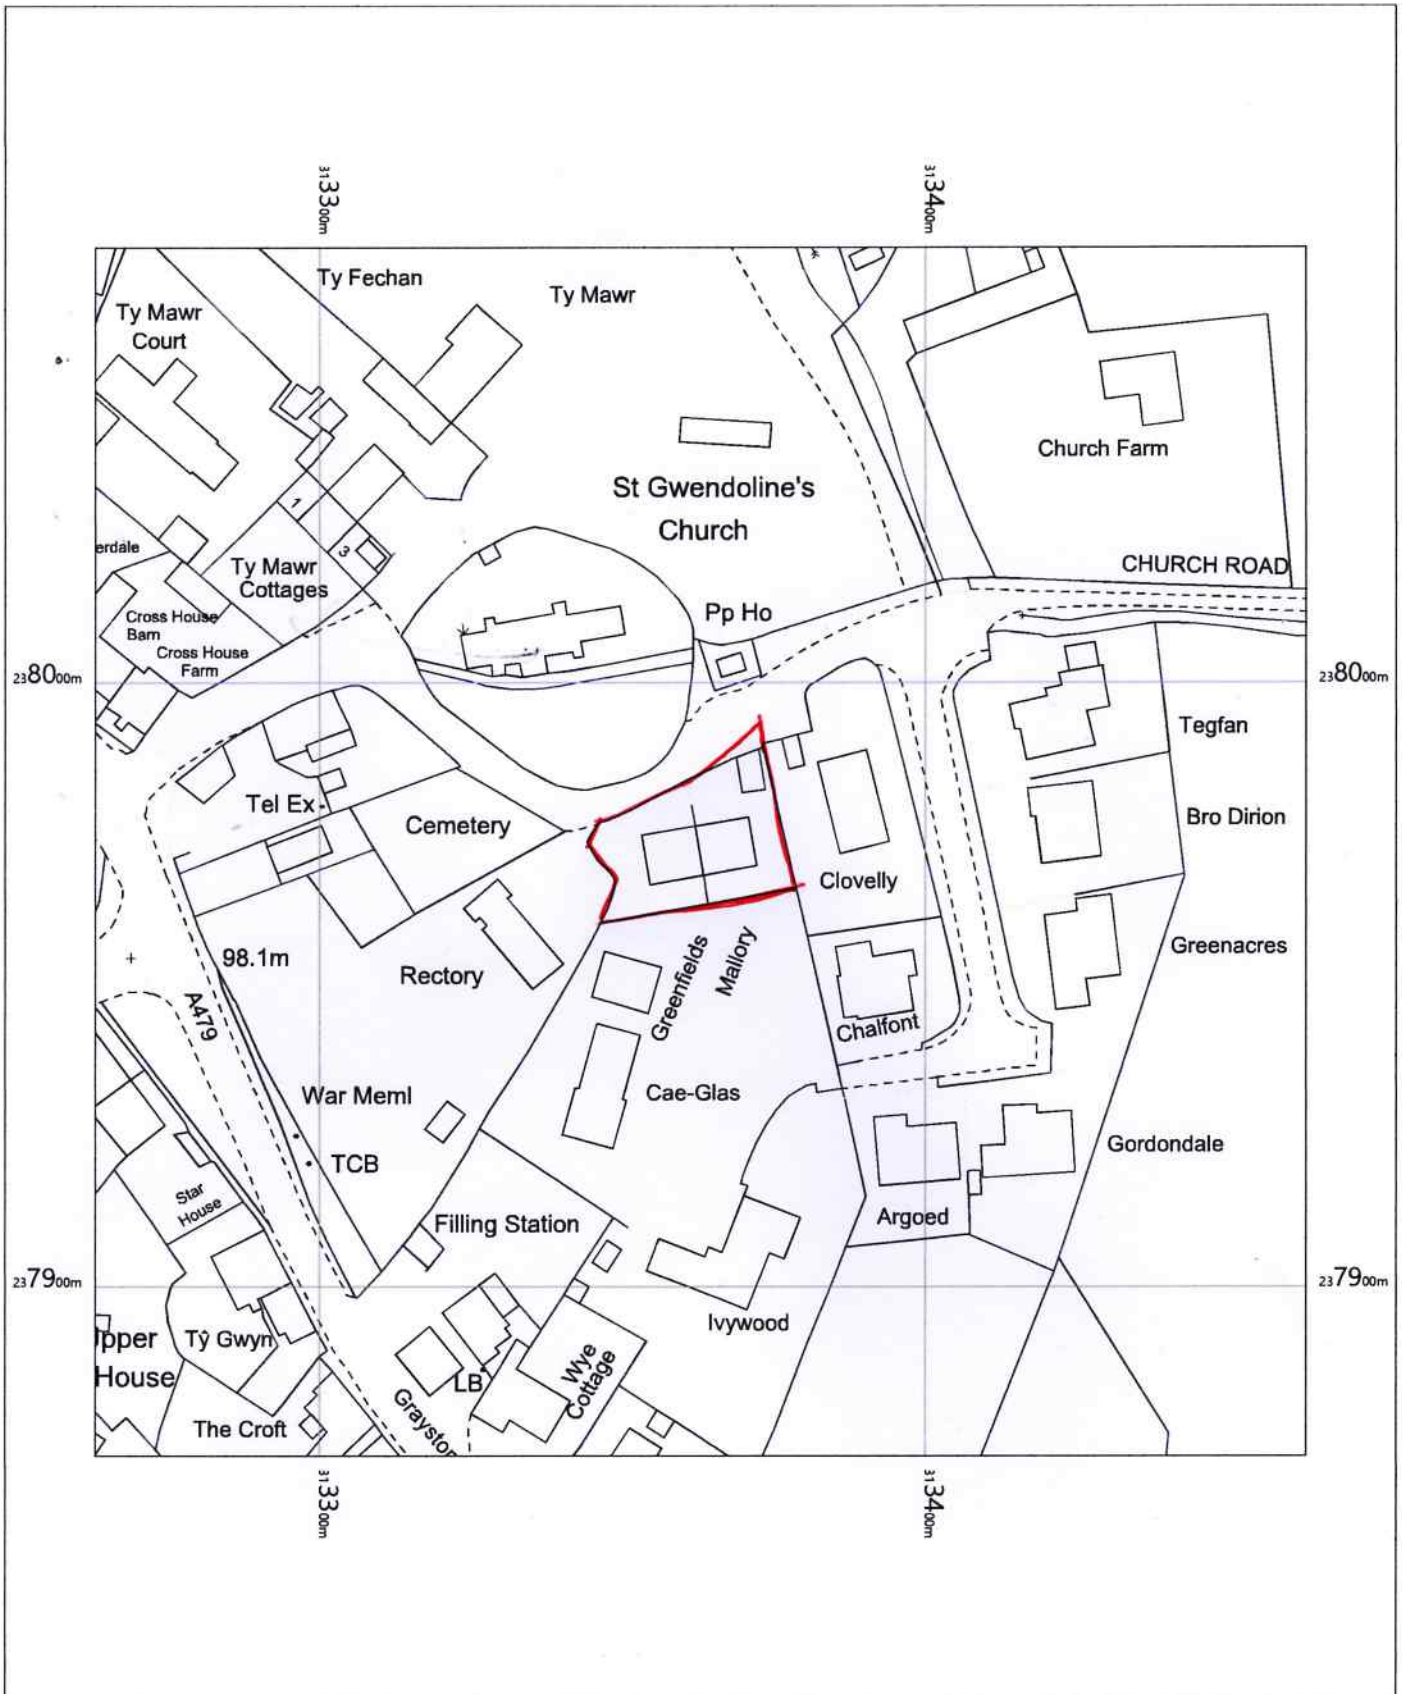

Mallory, Church Road, LD3 0UU

Mallory
Church Road,
Llyswen,
Brecon,
Powys
LD3 0UU

OS MasterMap 1250/2500/10000 scale
Monday, April 18, 2022, ID: MPMBW-01032783
www.blackwellmapping.co.uk

1:1250 scale print at A4, Centre: 313363 E, 237972 N
©Crown Copyright Ordnance Survey. Licence no. 100041041