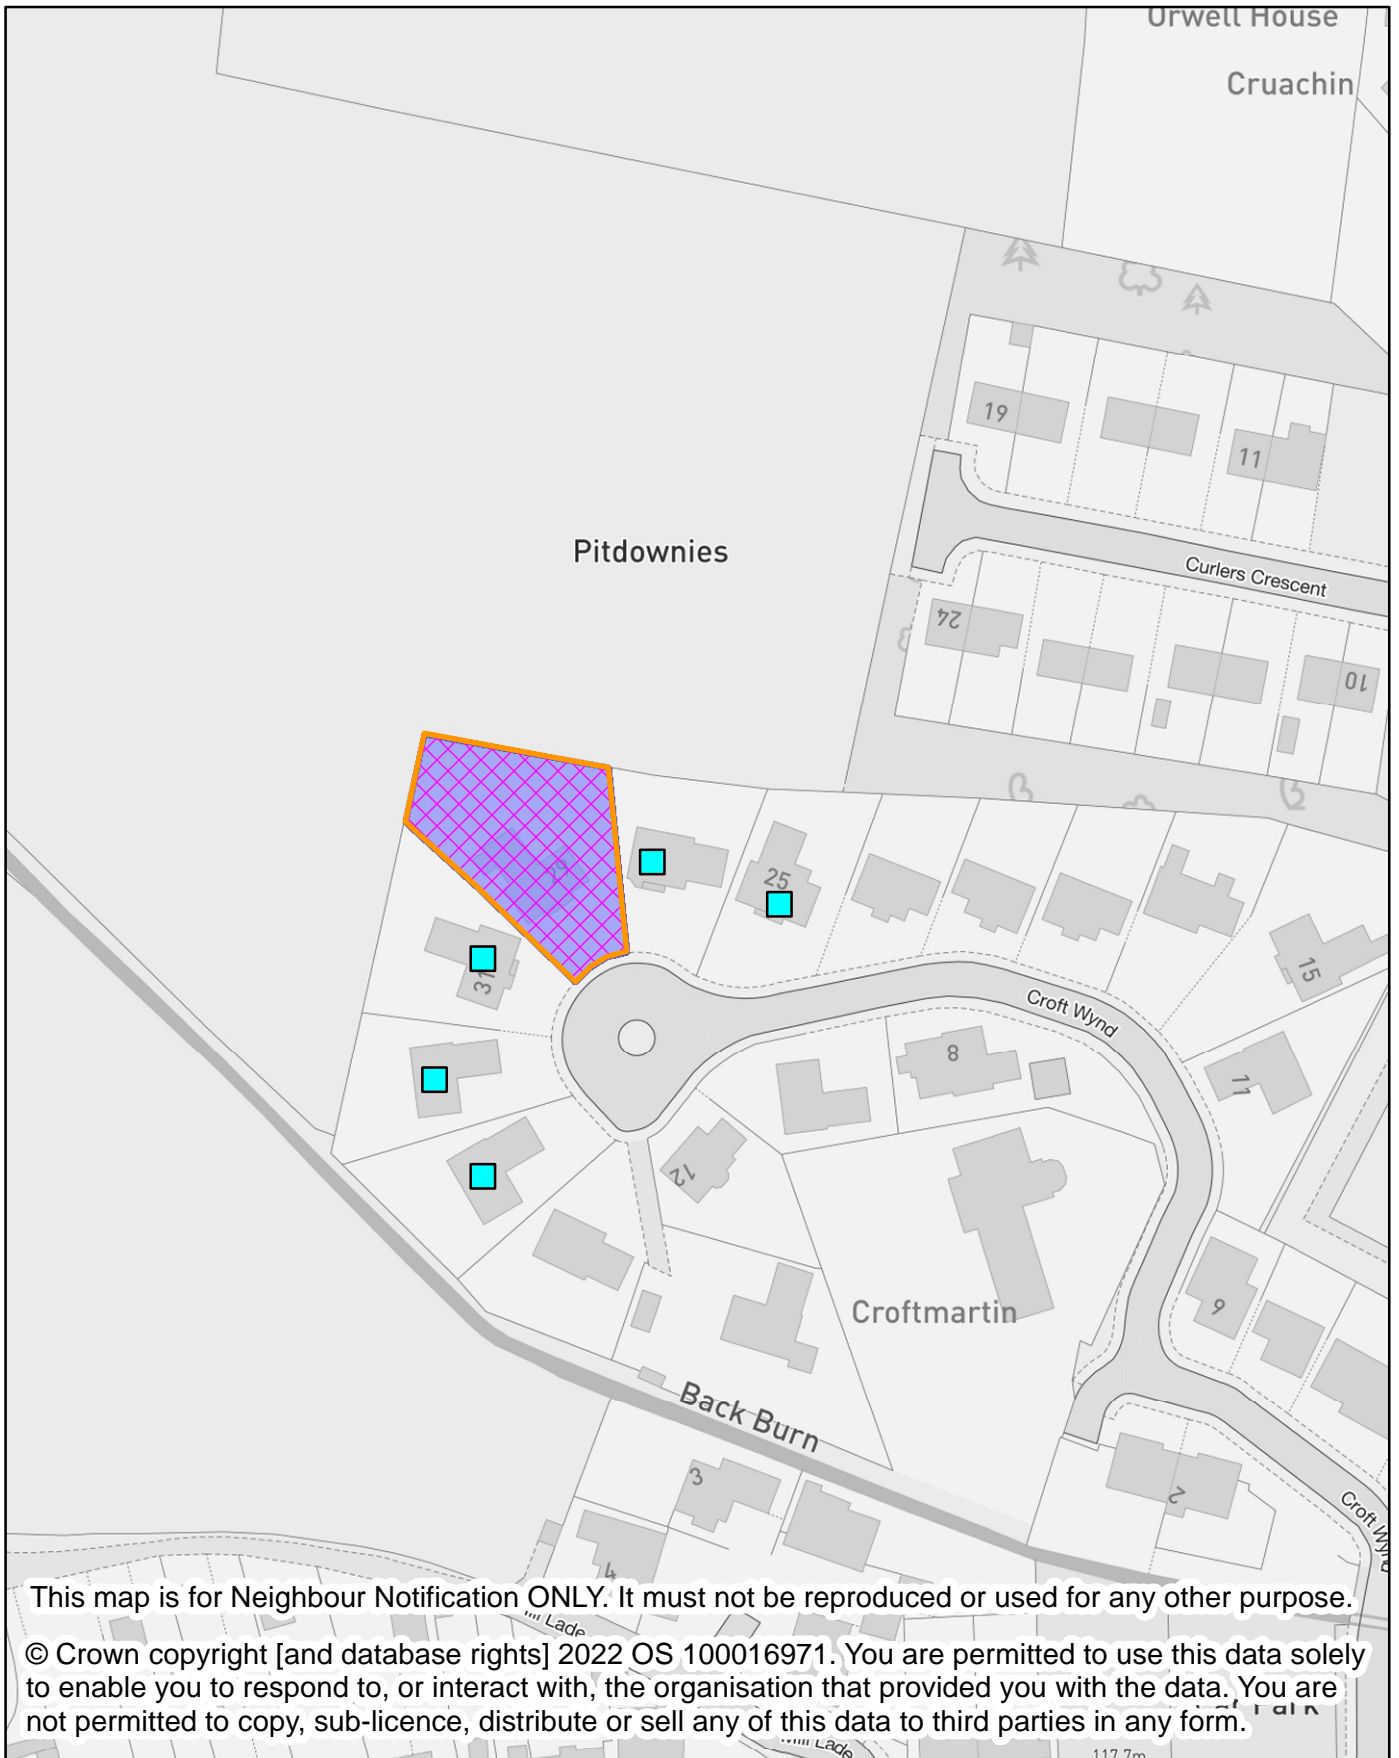

## NEIGHBOUR NOTIFICATION

Location Plan showing planning application site

This map is for Neighbour Notification ONLY. It must not be reproduced or used for any other purpose.

© Crown copyright [and database rights] 2022 OS 100016971. You are permitted to use this data solely to enable you to respond to, or interact with, the organisation that provided you with the data. You are not permitted to copy, sub-licence, distribute or sell any of this data to third parties in any form.