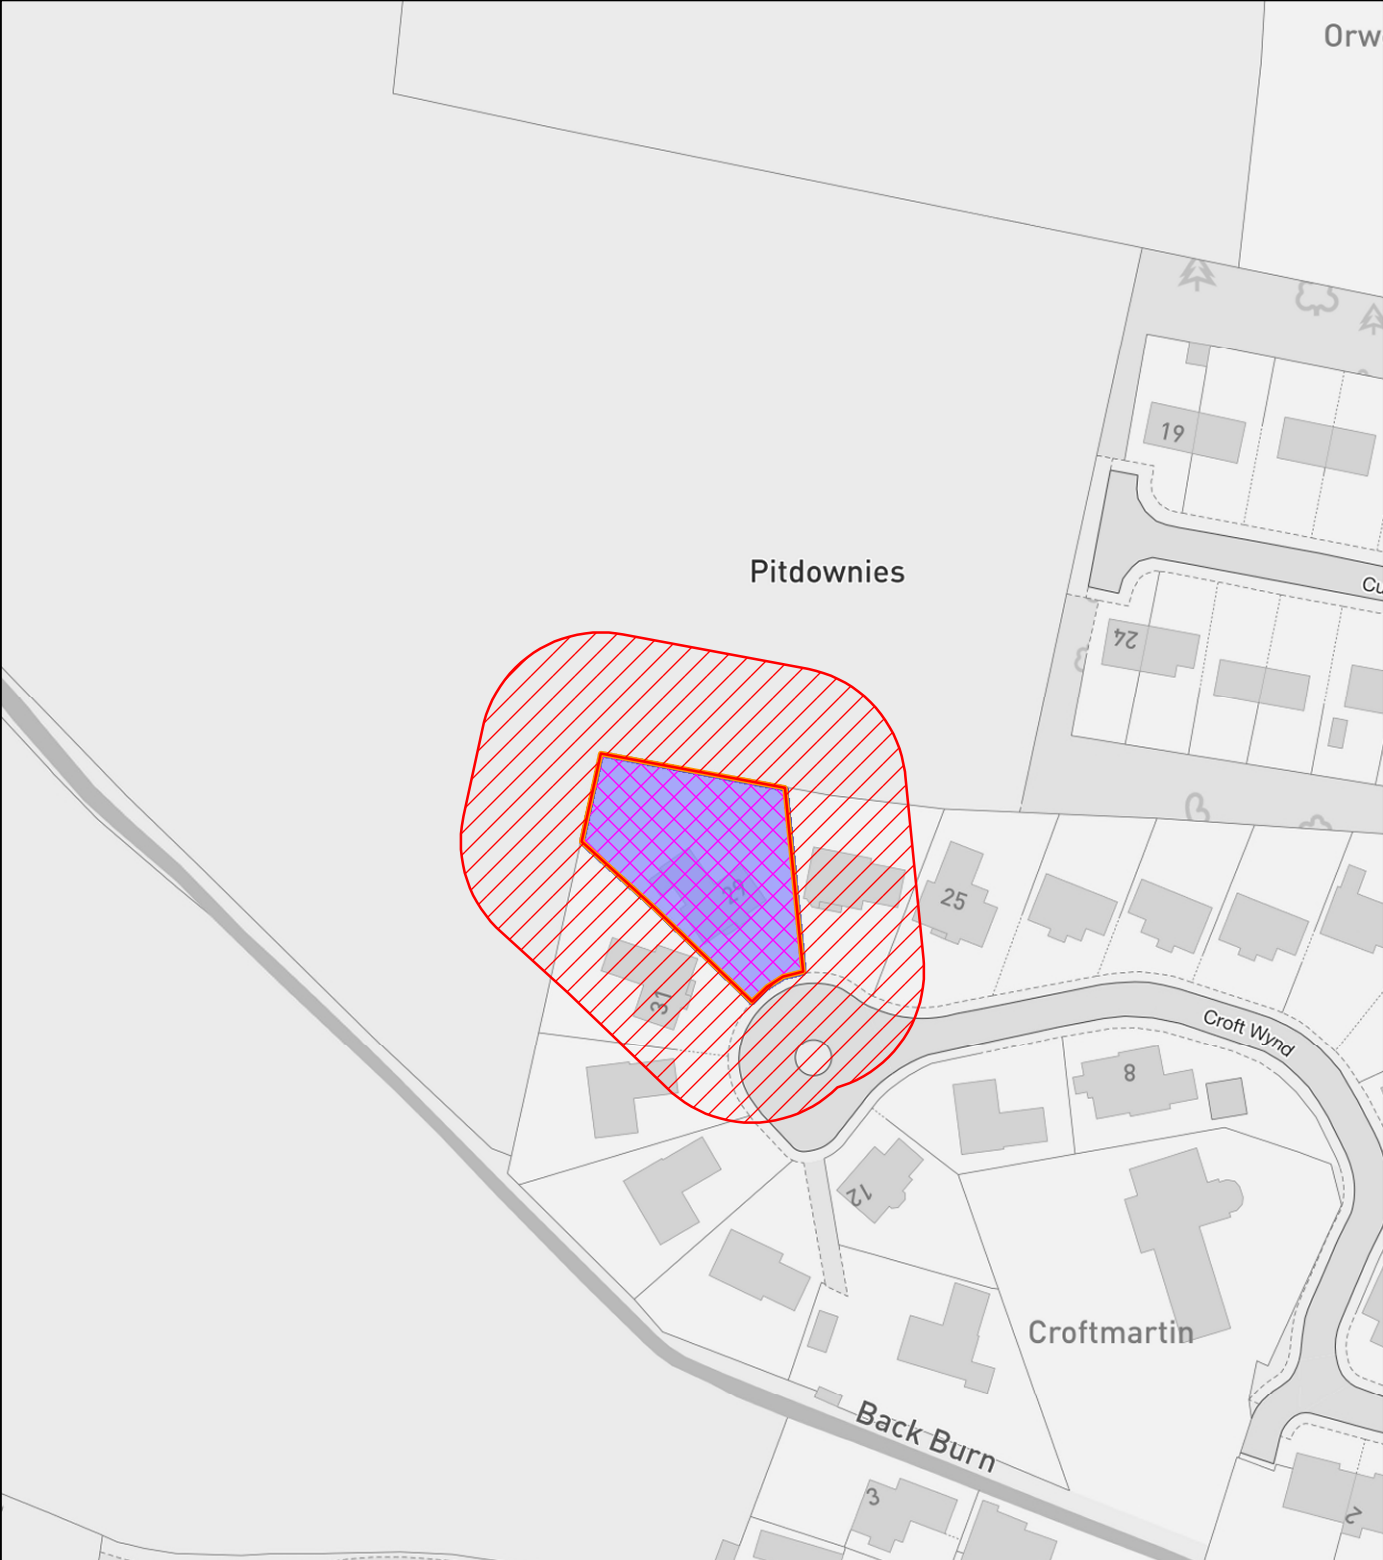

## NEIGHBOUR NOTIFICATION

Location Plan showing planning application site

This map is for Neighbour Notification ONLY. It must not be reproduced or used for any other purpose.

© Crown copyright [and database rights] 2022 OS 100016971. You are permitted to use this data solely to enable you to respond to, or interact with, the organisation that provided you with the data. You are not permitted to copy, sub-licence, distribute or sell any of this data to third parties in any form.