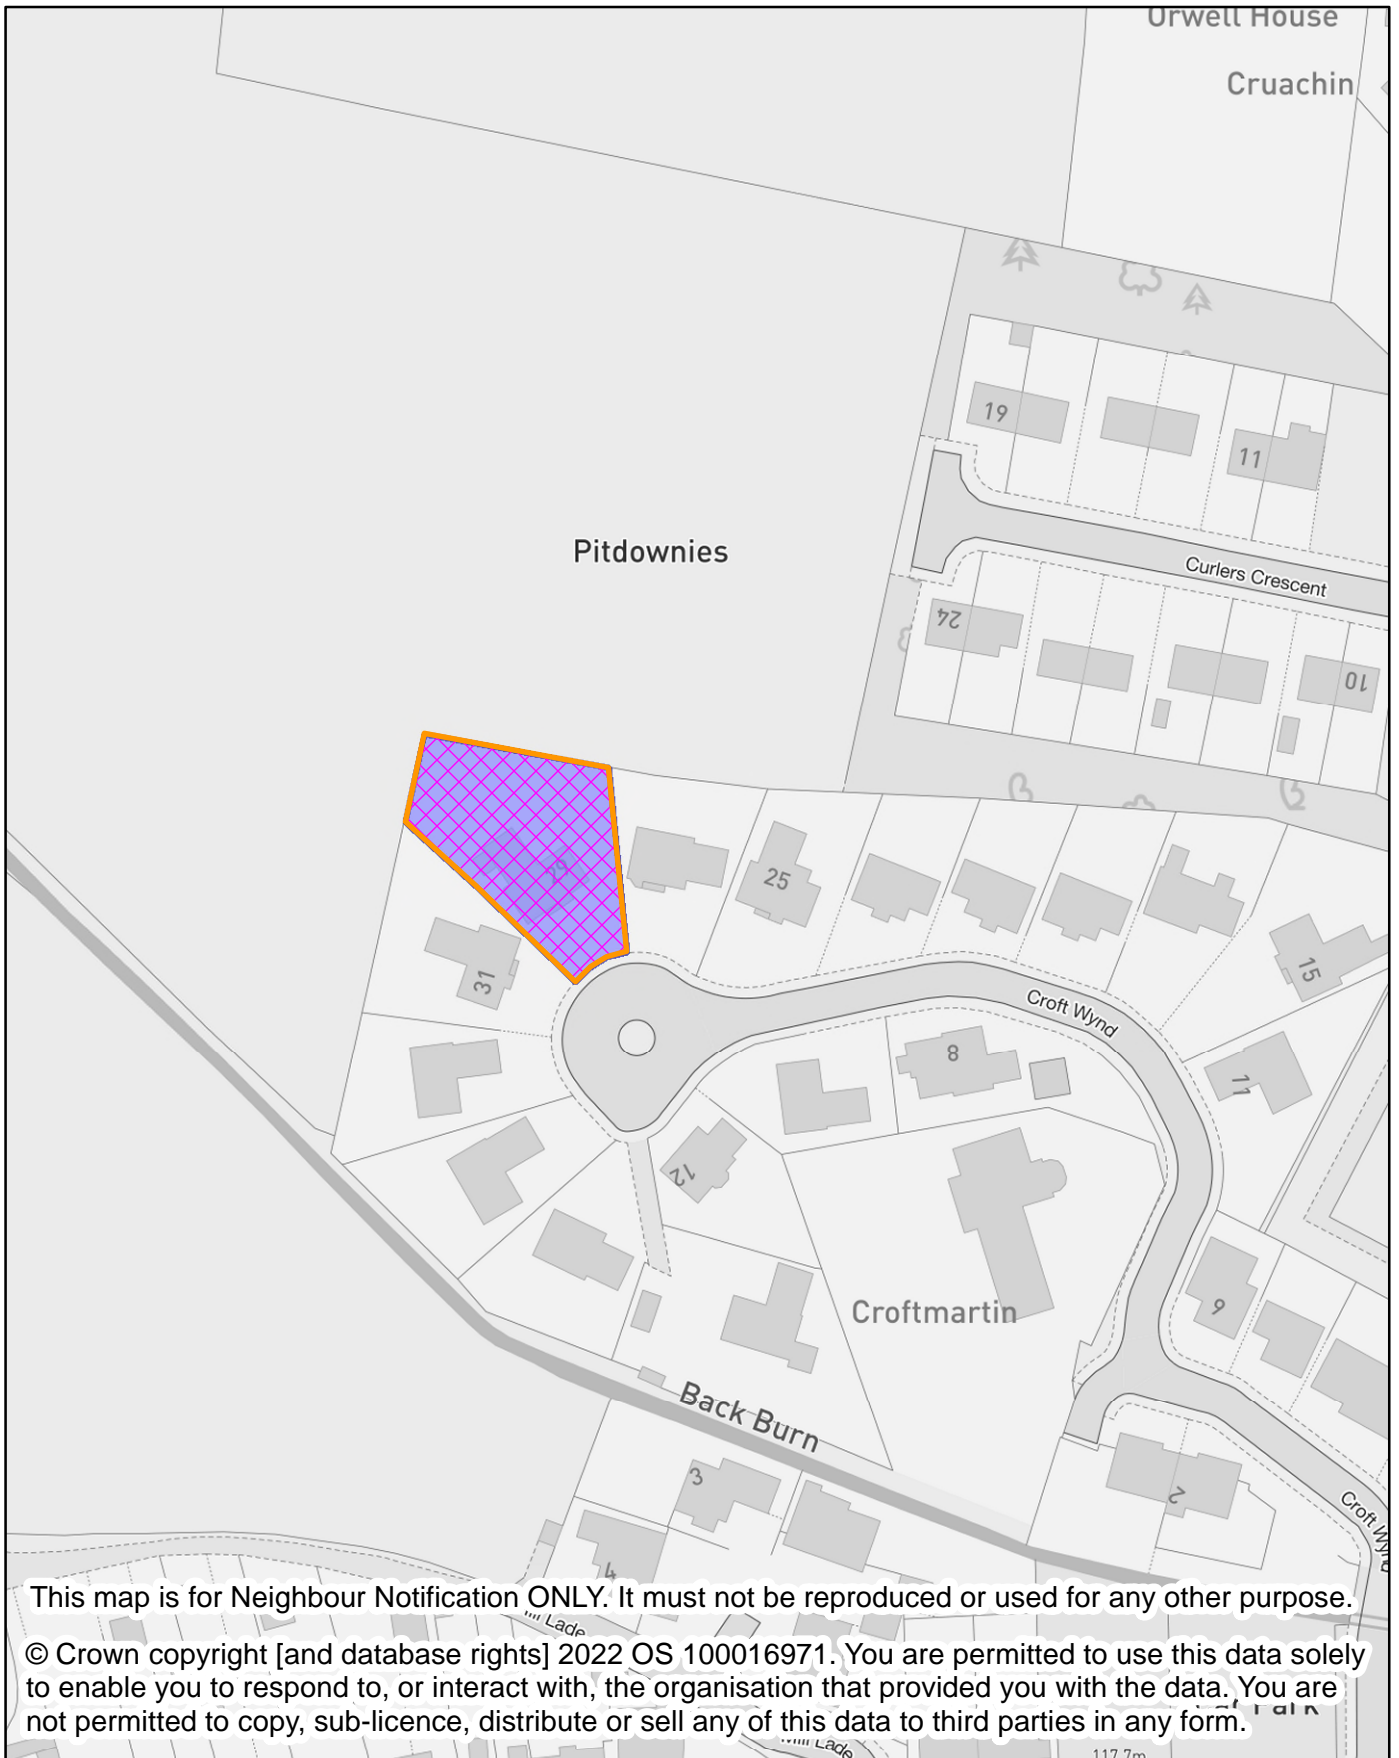

## NEIGHBOUR NOTIFICATION

Location Plan showing planning application site

This map is for Neighbour Notification ONLY. It must not be reproduced or used for any other purpose.

© Crown copyright [and database rights] 2022 OS 100016971. You are permitted to use this data solely to enable you to respond to, or interact with, the organisation that provided you with the data. You are not permitted to copy, sub-licence, distribute or sell any of this data to third parties in any form.