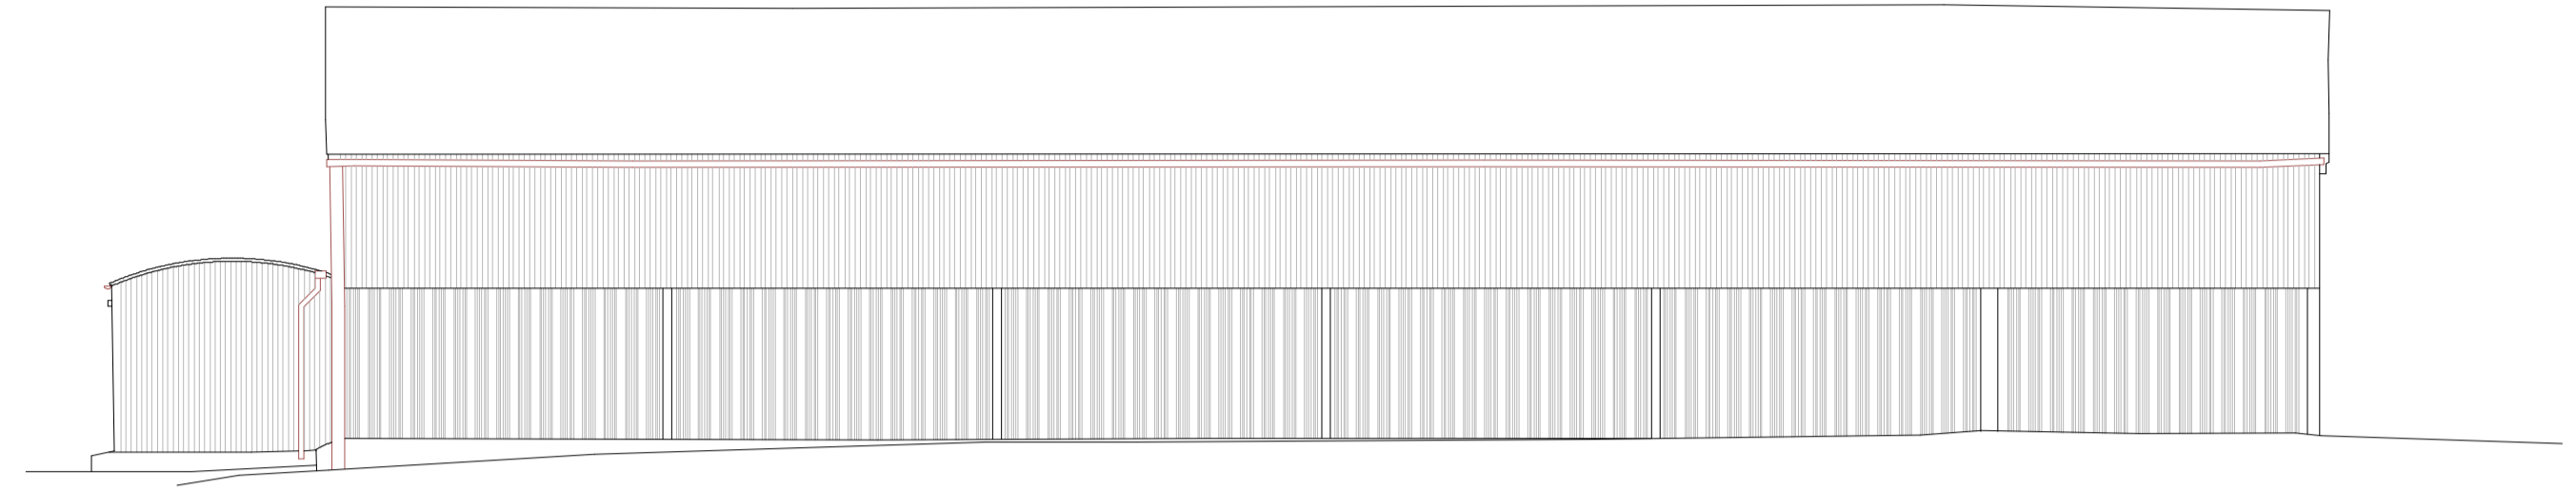

Elevations - 1:100

119.00m Grain Store - North East Elevation

119.00m Grain Store - South West Elevation

119.00m Grain Store - North West Elevation

119.00m Grain Store - South East Elevation

REVISIONS:			
Rev	Date	Comment	Drawn
-	-	-	-

SITE: Bonhams Farm, Holybourne, Alton, GU34 4JA

TITLE: Grain Store - Internals & Elevations.  
As Surveyed 23.11.2021

CLIENT: Belpart Limited

© Crown copyright and database rights (2021) OS (100017983)

DATE:	16.12.2021	DRAWING NUMBER:	ASC.21.871
SCALE:	1:100 @ A1	DRAWN BY:	
DRAWN BY:	Dale Jeffs	SURVEYED BY:	
SURVEYED BY:	Dale Jeffs		