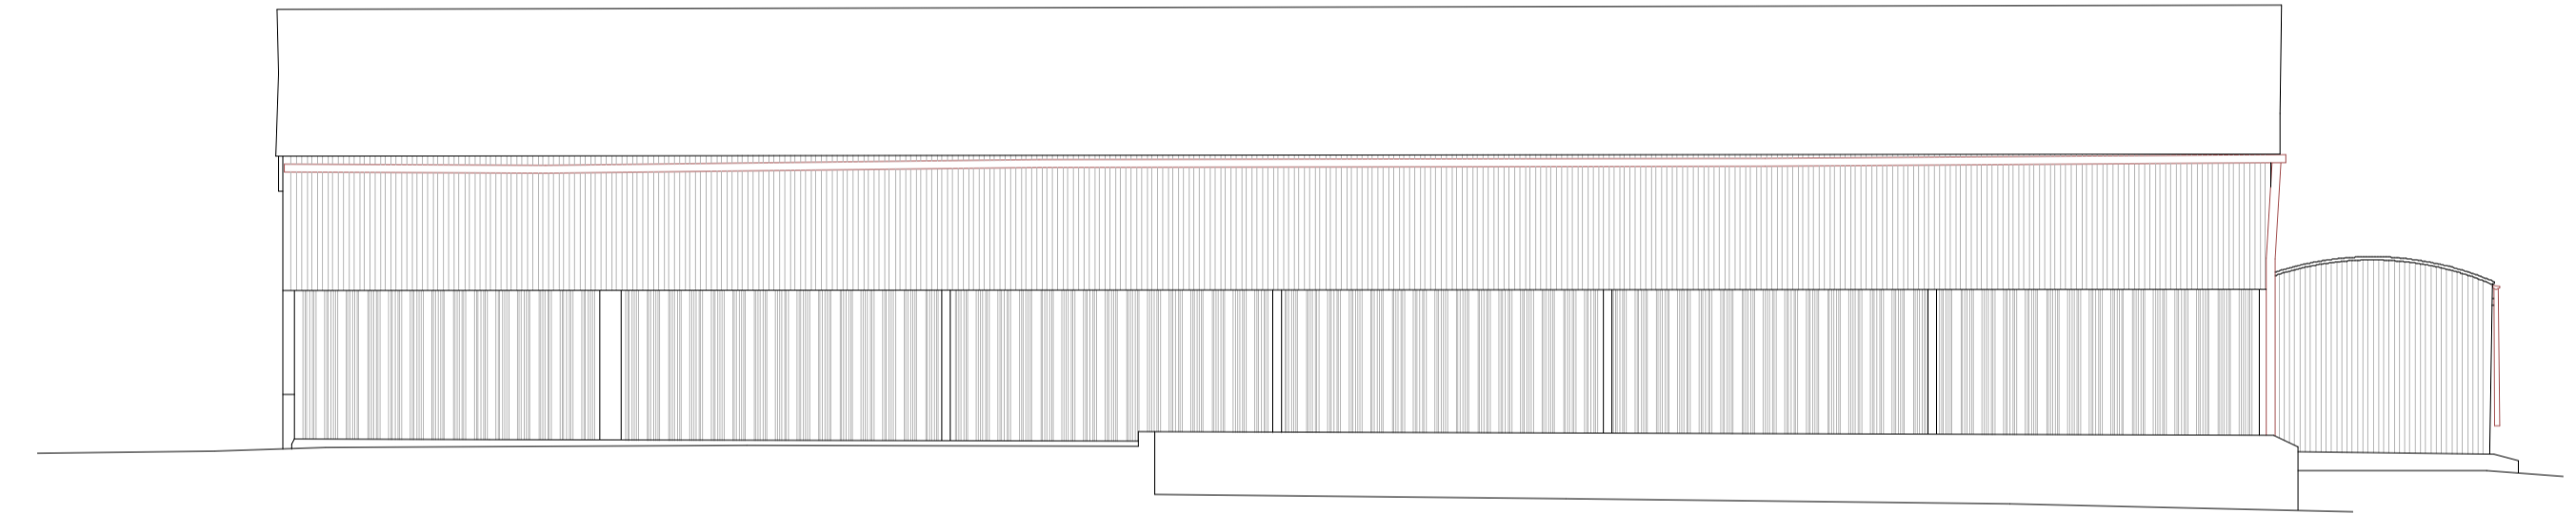

Elevations - 1:100

119.00m Grain Store - North East Elevation

119.00m Grain Store - South West Elevation

119.00m Grain Store - North West Elevation

119.00m Grain Store - South East Elevation

REVISIONS:			
Rev	Date	Comment	Drawn
-	-	-	-

SITE: Bonhams Farm, Holybourne, Alton, GU34 4JA

TITLE: Grain Store - Internals & Elevations.  
As Surveyed 23.11.2021

CLIENT: Belpart Limited

© Crown copyright and database rights (2021) OS (100017983)

DATE:	16.12.2021	DRAWING NUMBER:	ASC.21.871
SCALE:	1:100 @ A1	DRAWN BY:	
DRAWN BY:	Dale Jeffs	SURVEYED BY:	
SURVEYED BY:	Dale Jeffs		