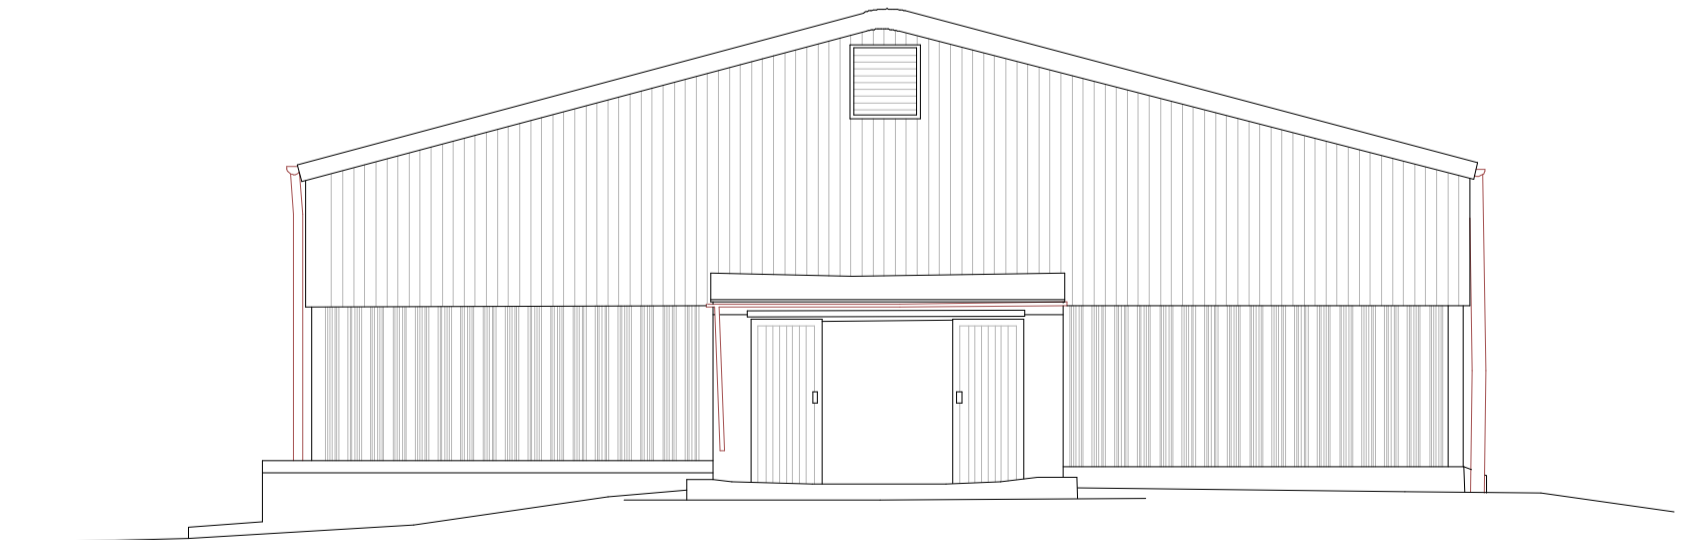

Elevations - 1:100

119.00m Grain Store - North East Elevation

119.00m Grain Store - South West Elevation

119.00m Grain Store - North West Elevation

119.00m Grain Store - South East Elevation

REVISIONS:			
Rev	Date	Comment	Drawn
-	-	-	-

SITE: Bonhams Farm, Holybourne, Alton, GU34 4JA

TITLE: Grain Store - Internals & Elevations.  
As Surveyed 23.11.2021

CLIENT: Belpart Limited

© Crown copyright and database rights (2021) OS (100017983)

DATE:	16.12.2021	DRAWING NUMBER:	ASC.21.871
SCALE:	1:100 @ A1	DRAWN BY:	
DRAWN BY:	Dale Jeffs	SURVEYED BY:	
SURVEYED BY:	Dale Jeffs		