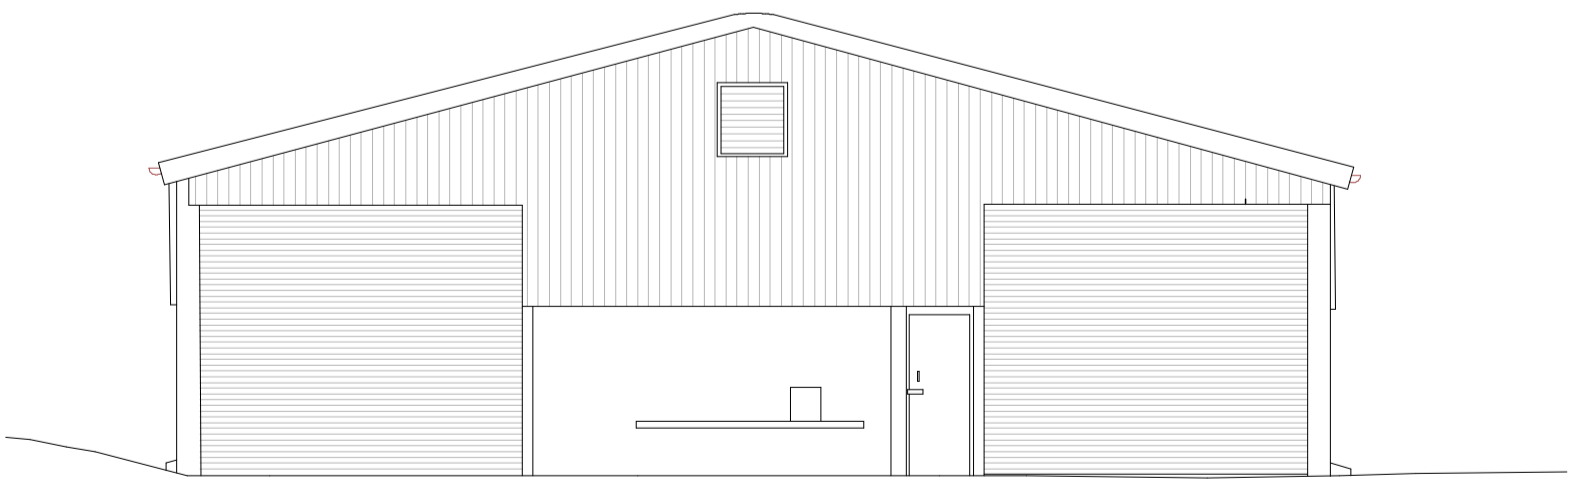

Elevations - 1:100

119.00m Grain Store - North East Elevation

119.00m Grain Store - South West Elevation

119.00m Grain Store - North West Elevation

119.00m Grain Store - South East Elevation

REVISIONS:			
Rev	Date	Comment	Drawn
-	-	-	-

SITE: Bonhams Farm, Holybourne, Alton, GU34 4JA

TITLE: Grain Store - Internals & Elevations.  
As Surveyed 23.11.2021

CLIENT: Belpart Limited

© Crown copyright and database rights (2021) OS (100017983)

DATE:	16.12.2021	DRAWING NUMBER:	ASC.21.871
SCALE:	1:100 @ A1	DRAWN BY:	
DRAWN BY:	Dale Jeffs	SURVEYED BY:	
SURVEYED BY:	Dale Jeffs		