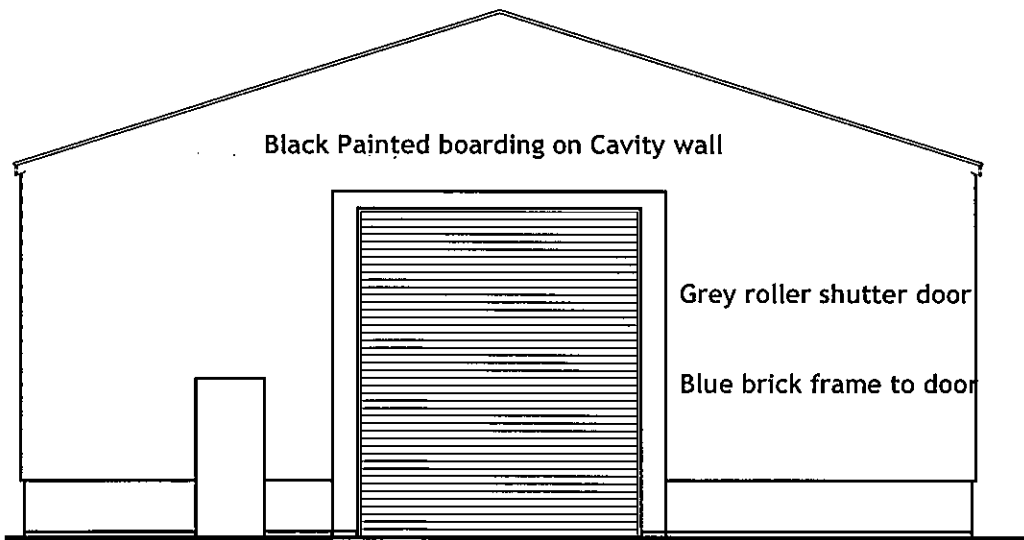

REAR

SIDE

FRONT

SIDE

**OLD AGRICULTURAL
WORKSHOP BARN**
At
**LORKINS FARM, PEBMARSH
ESSEX.**

Title
EXISTING ELEVATIONS
for
Mr R WHEELER

Date Nov 2020
Scale 1:100

Drawing No 126/MP/16/03 Rev -