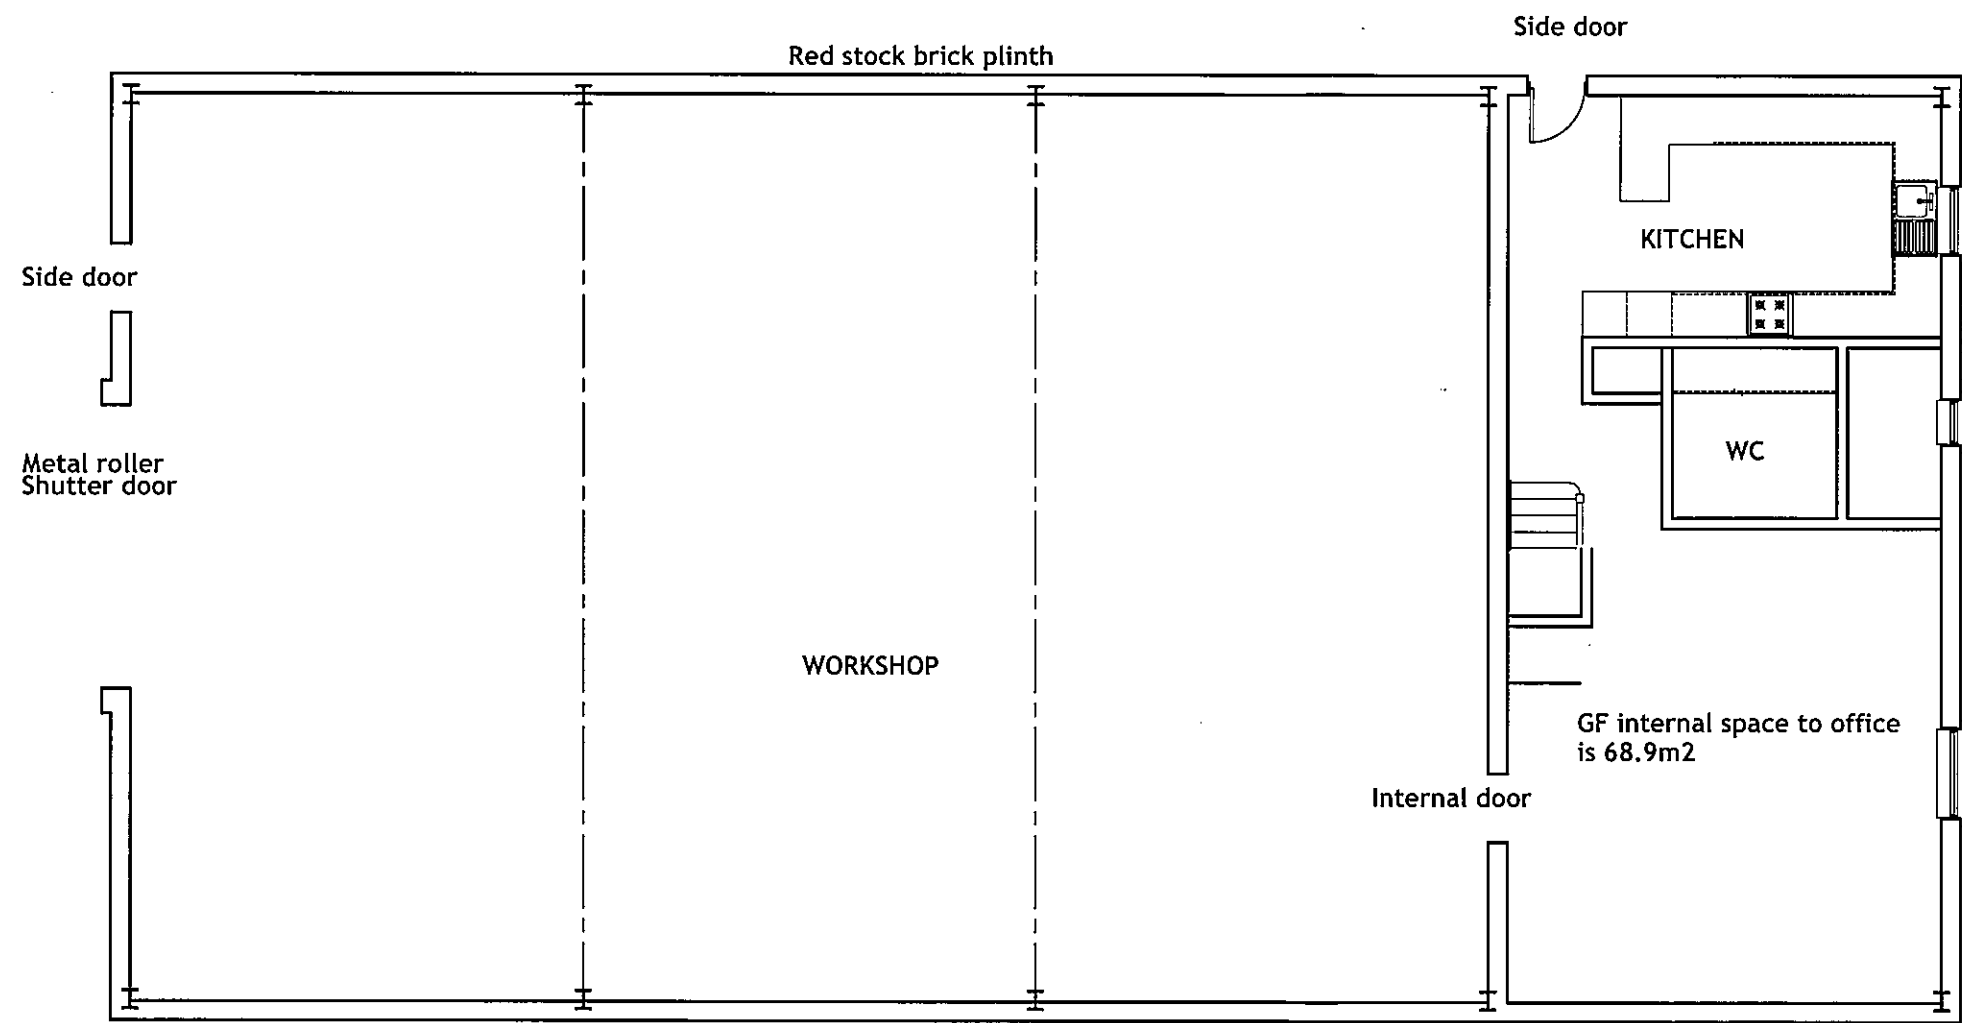

22 APR 2022

EXISTING GF PLAN

OLD AGRICULTURAL WORKSHOP BARN At LORKINS FARM, PEBMARSH ESSEX.	
Title EXISTING PLANS for Mr R WHEELER	
Date	Nov 2020
Scale	1:100
Drawing No	126/MP/16/01
Rev	-