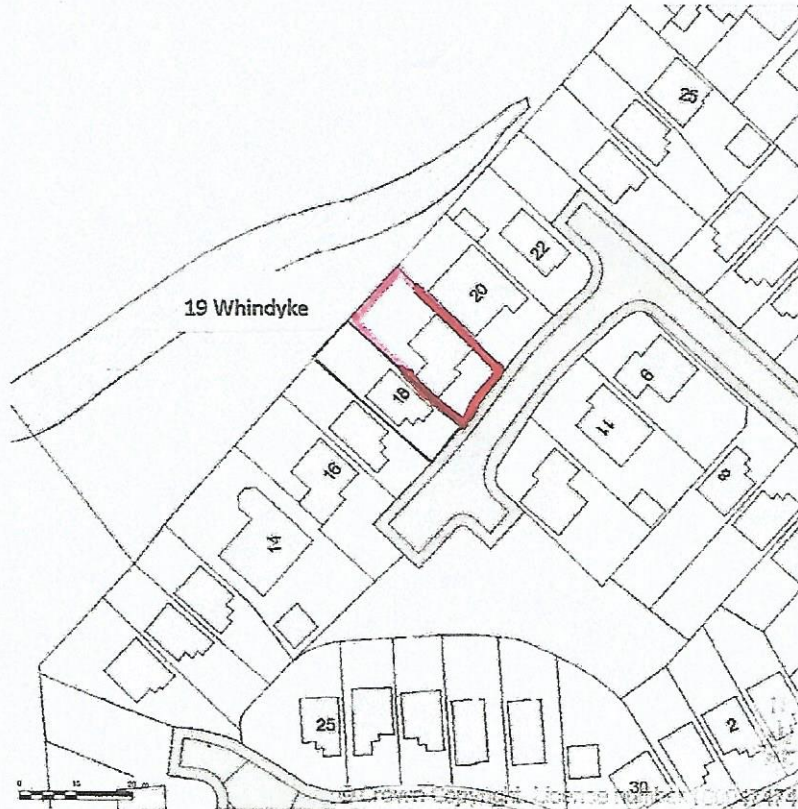

AREA 2 HA
SCALE: 1:1250
CENTRE COORDINATES: 445412 , 539341

Supplied by Streetwise Maps Ltd
www.streetwise.net
Licence No: 100047474