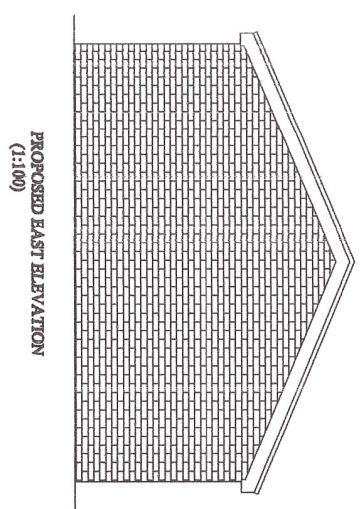

SPECIFICATION
 Roof tiles to match Bungalow
 Brickwork to match Bungalow
 White UPVC Fascia & Gutter

PROPOSED DETACHED GARAGE

for
 MR/S WILKINSON
 THE BUNGALOW
 MILBURN TERRACE
 CHOPPINGTON
 NE62 5UN

Tel: 07791028627