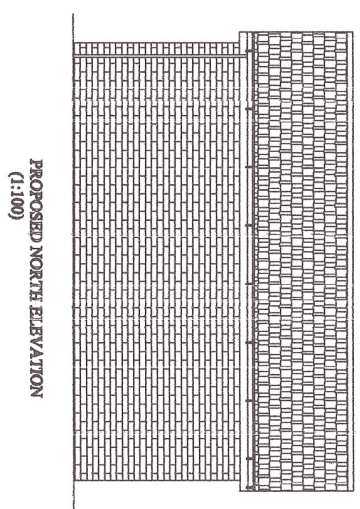

SPECIFICATION
 Roof tiles to match Bungalow
 Brickwork to match Bungalow
 White UPVC Fascia & Gutter

PROPOSED DETACHED GARAGE

for
 MR/S WILKINSON
 THE BUNGALOW
 MILBURN TERRACE
 CHOPPINGTON
 NE62 5UN

Tel: 07791028627