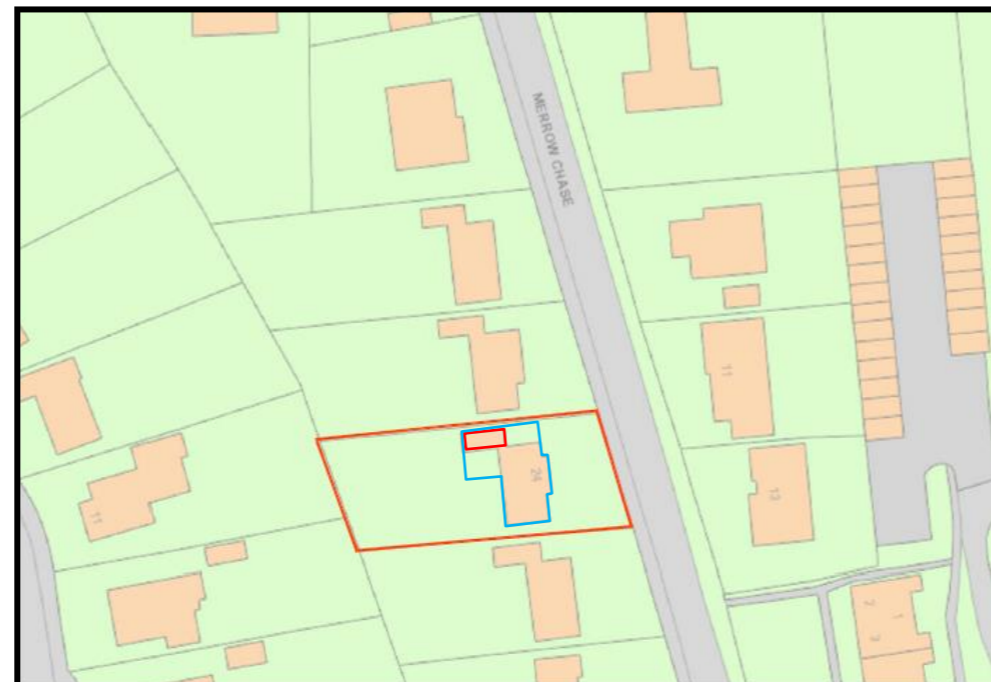

1:500 BLOCK PLAN @ A3

1:1250 LOCATION PLAN @ A3

SCALE

SDS STRUCTURAL DESIGN SERVICES
 UNIT 1, NEWHAVEN, CATTESHALL LANE, GODALMING, SURREY. GU71LJ
 TEL: 01483416294 MOB: 07971406497
 EMAIL: keith.goldsmith68@gmail.com

Job:
 24 Merrow Chase,
 Guildford, Surrey.
 GU1 2RY

Client:
 Mr. & Mrs. Leclezio

Title:
 Block & Location Plans

Dwg.No.:
 1201-SK1-Rev.A

Date:
 MAR. 2022

Scale @ A3 :
 1:500 & 1:1250