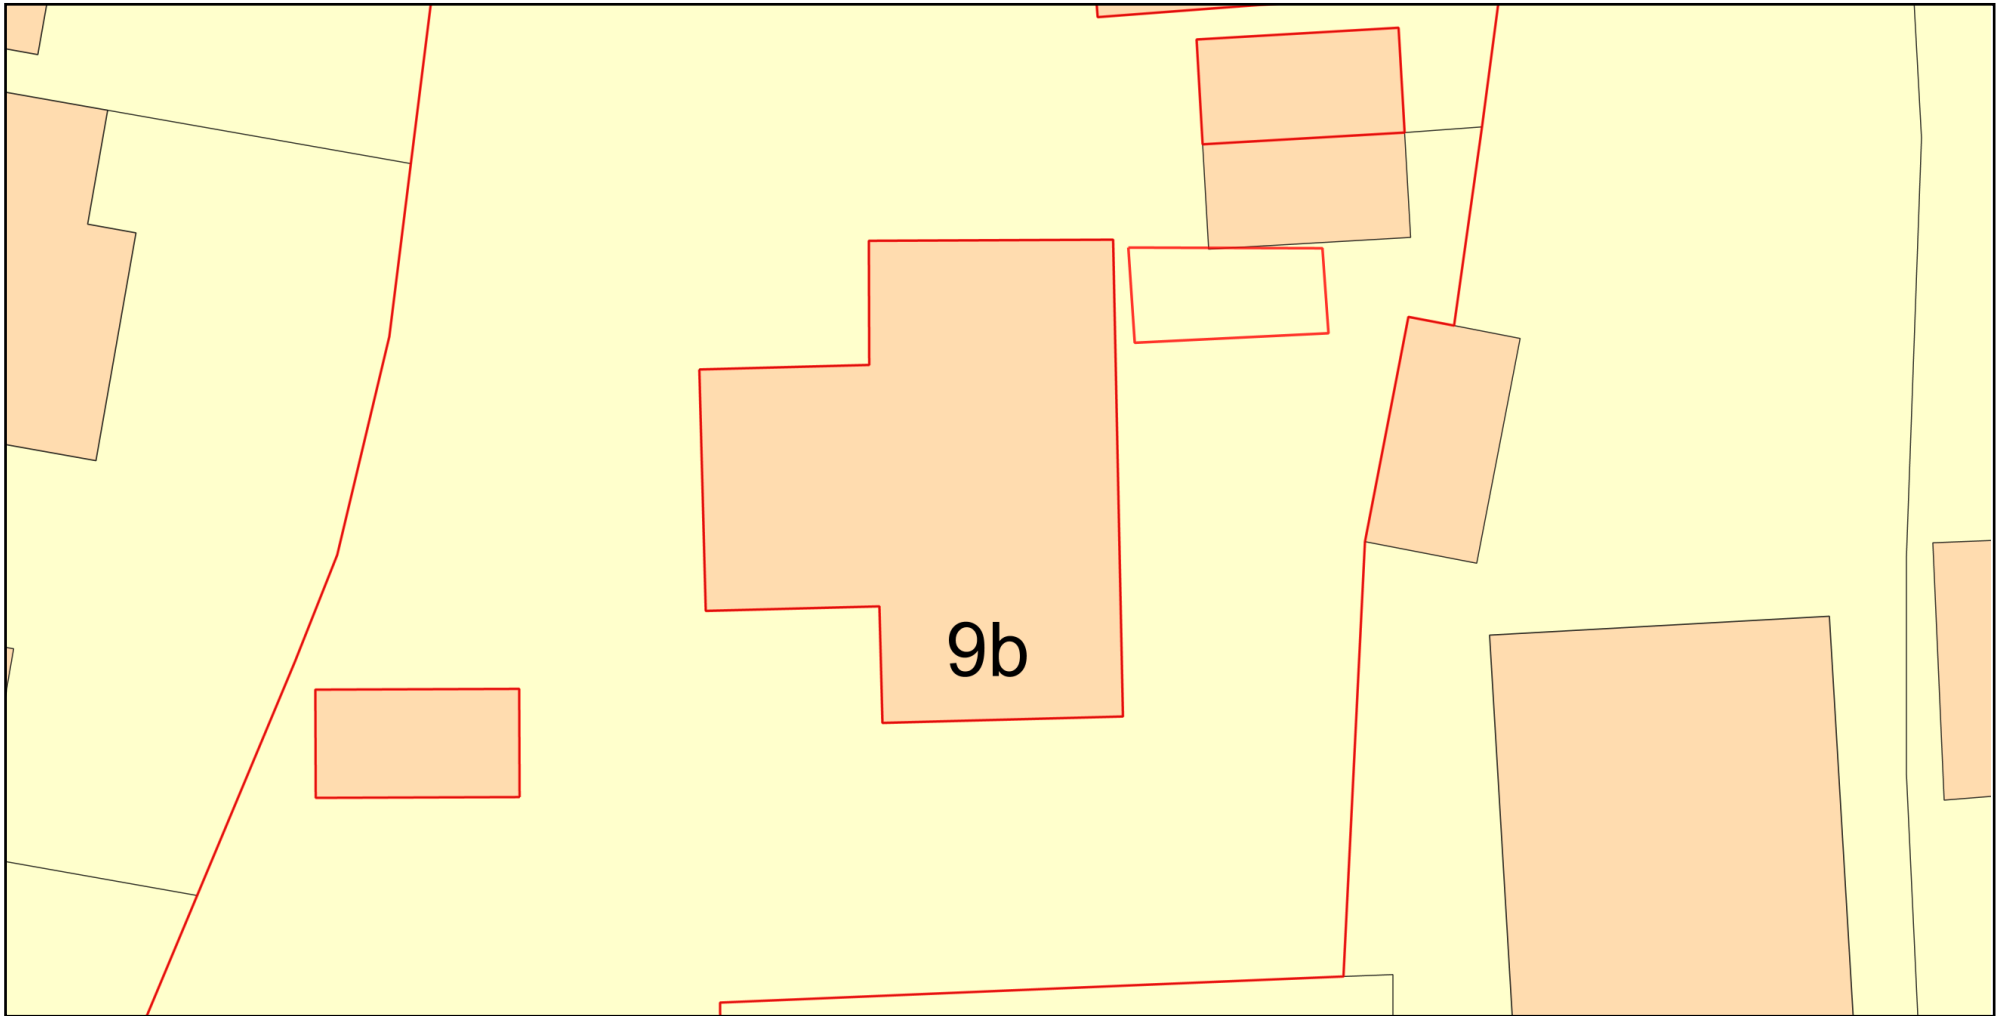

1:200 block plan

Plan Produced for: Karen Dee

Date Produced: 09 May 2022

Plan Reference Number: TQRQM22129103956627

Scale: 1:200 @ A4