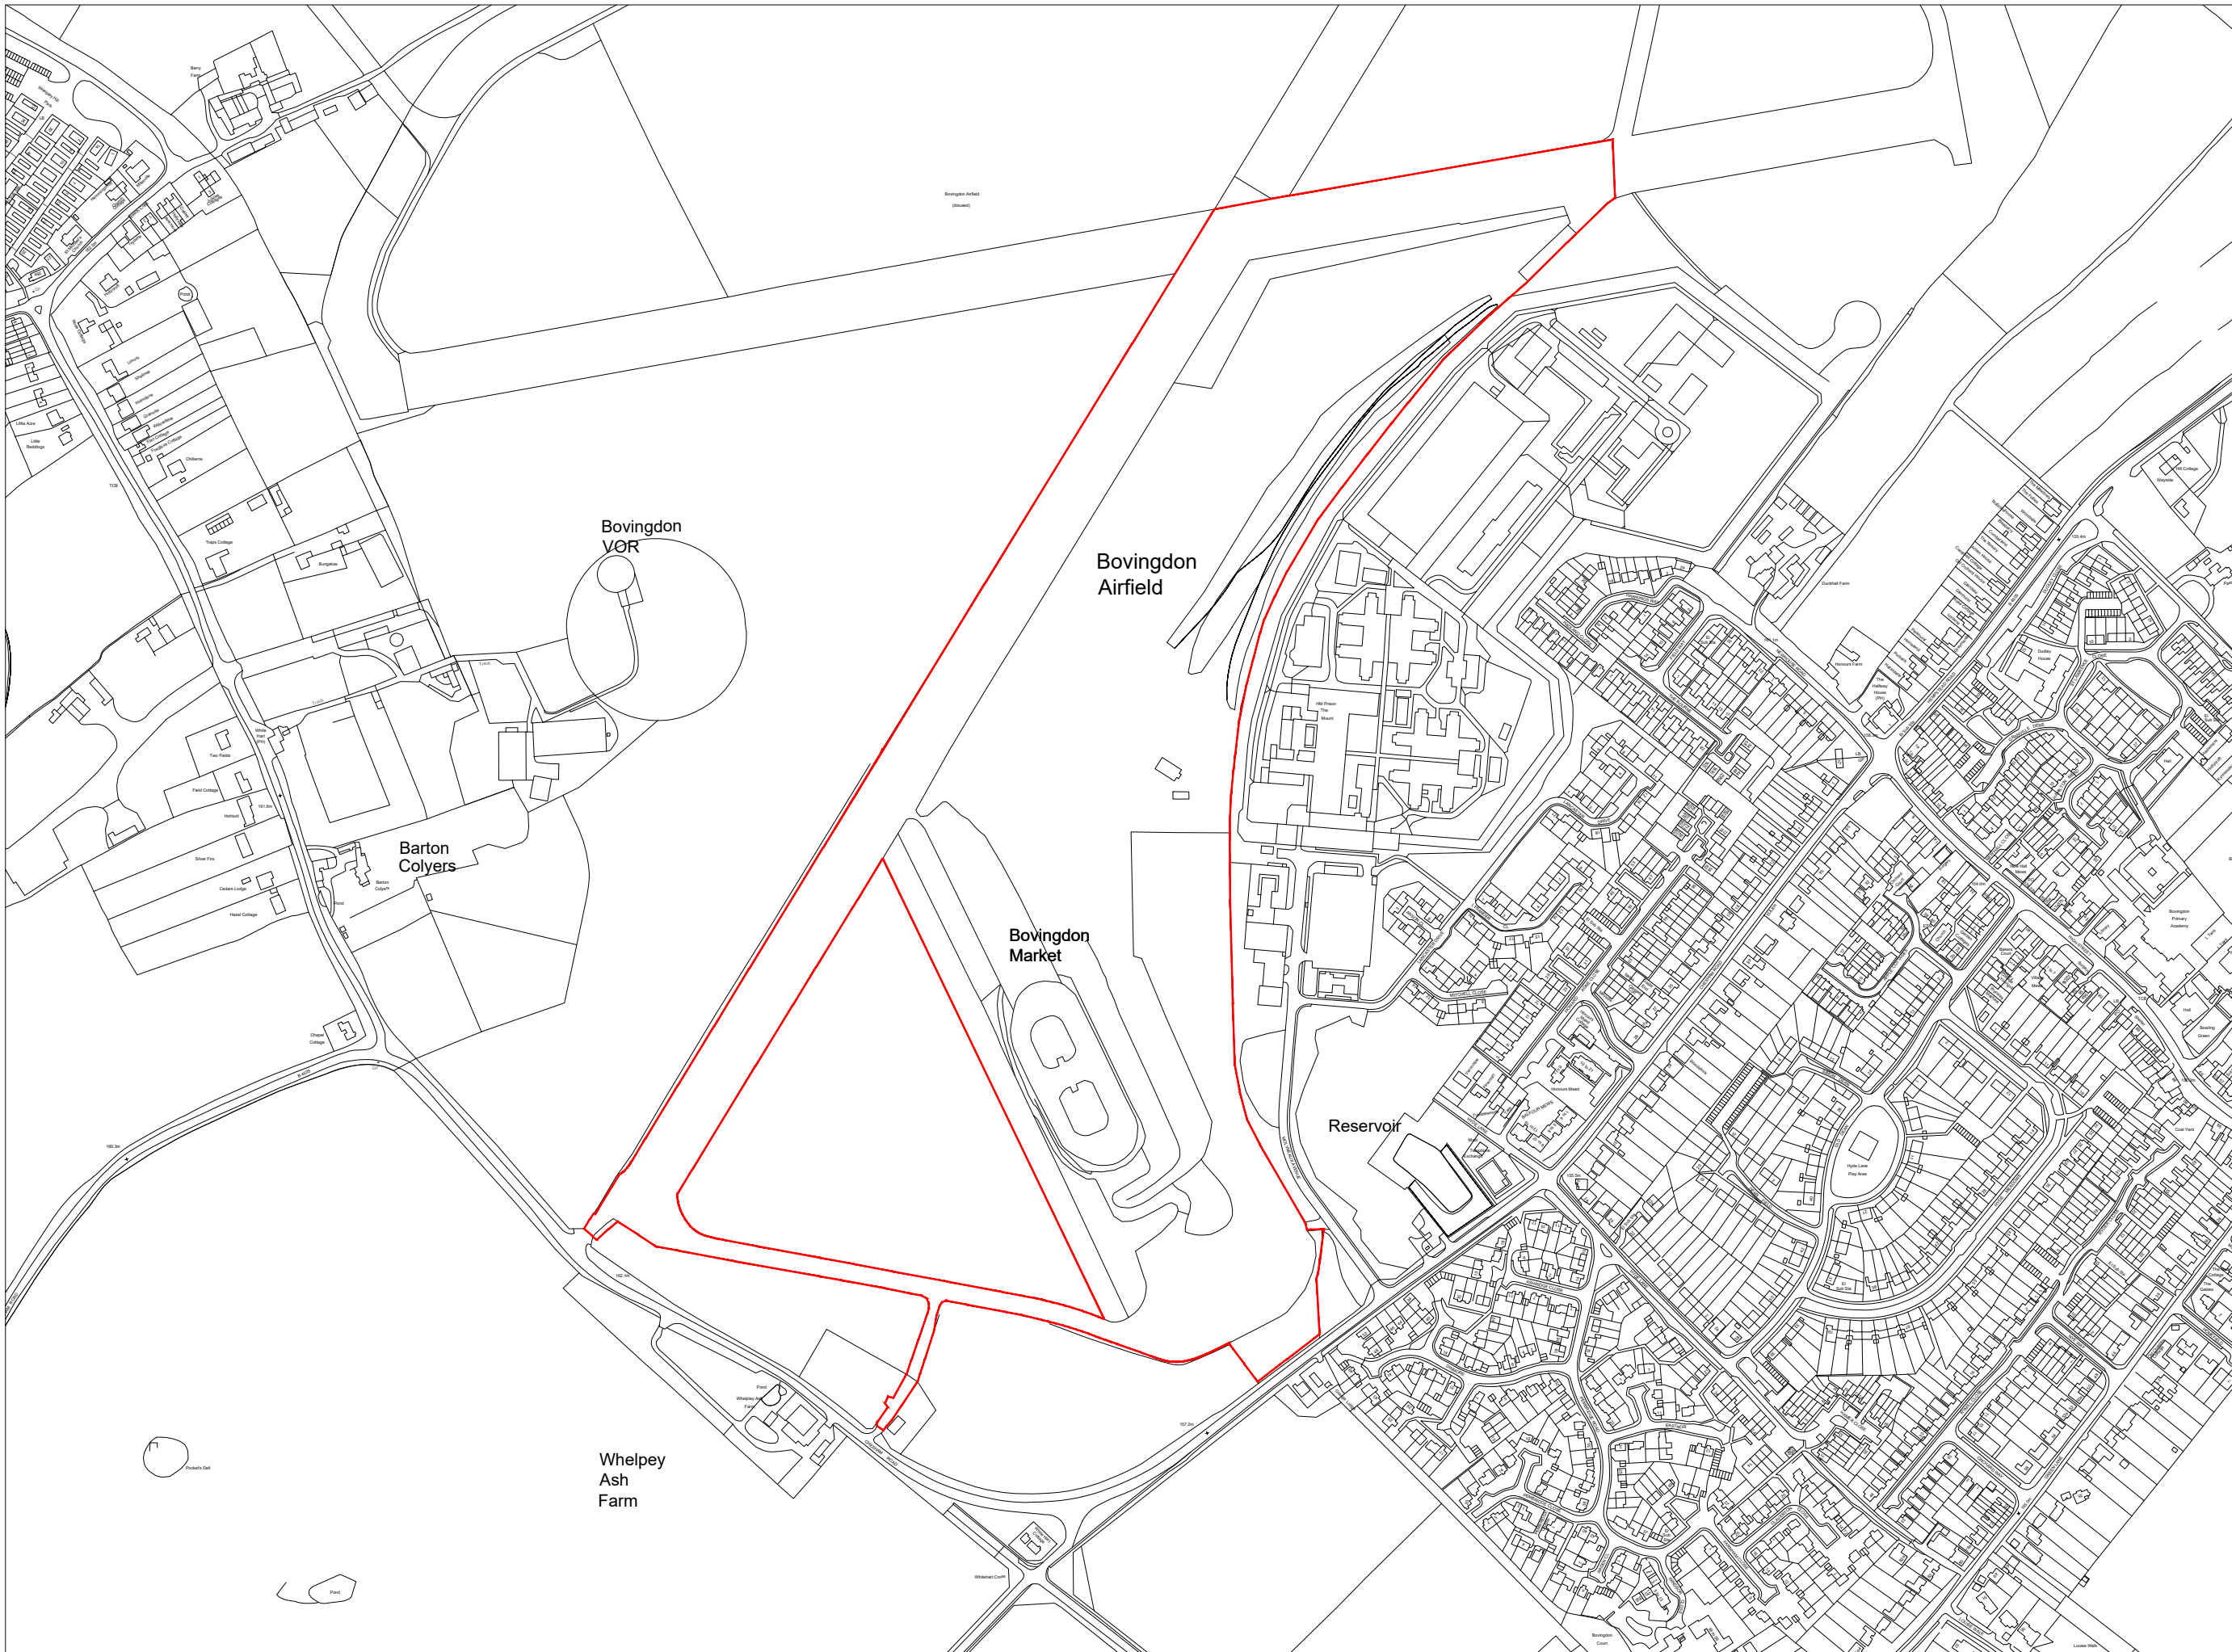

NOTES:
 1. DIMENSIONS FROM THIS DRAWING
 2. THESE DRAWINGS ARE FOR PLANNING PURPOSES ONLY
 3. ALL DRAWINGS SHOULD BE CHECKED BY A CONTRACTOR OR RIBA QUALIFIED ARCHITECT BEFORE CONSTRUCTION BEGINS

Ordnance Survey, (c) Crown Copyright 2017. Streetwise Licence No. 100047474

BY	DATE	DESCRIPTION	REV

PLANT CONSULTING
 3 Innovation Place, Godalming, GU7 1JX
 t: 01483 415753 info@plantconsulting.co.uk
 www.plantconsulting.co.uk

CLIENT:			
PROJECT: Bovington Airfield, Chesham Road Hemel Hempstead, HP5 3RR			
DRAWING TITLE: Site Location Plan			
STATUS: Planning Approval			
SCALE: 1:5000@A3	DATE: 26/08/2020		
DRAWN BY: MR	DRAWING NUMBER: 010	REVISION: -	