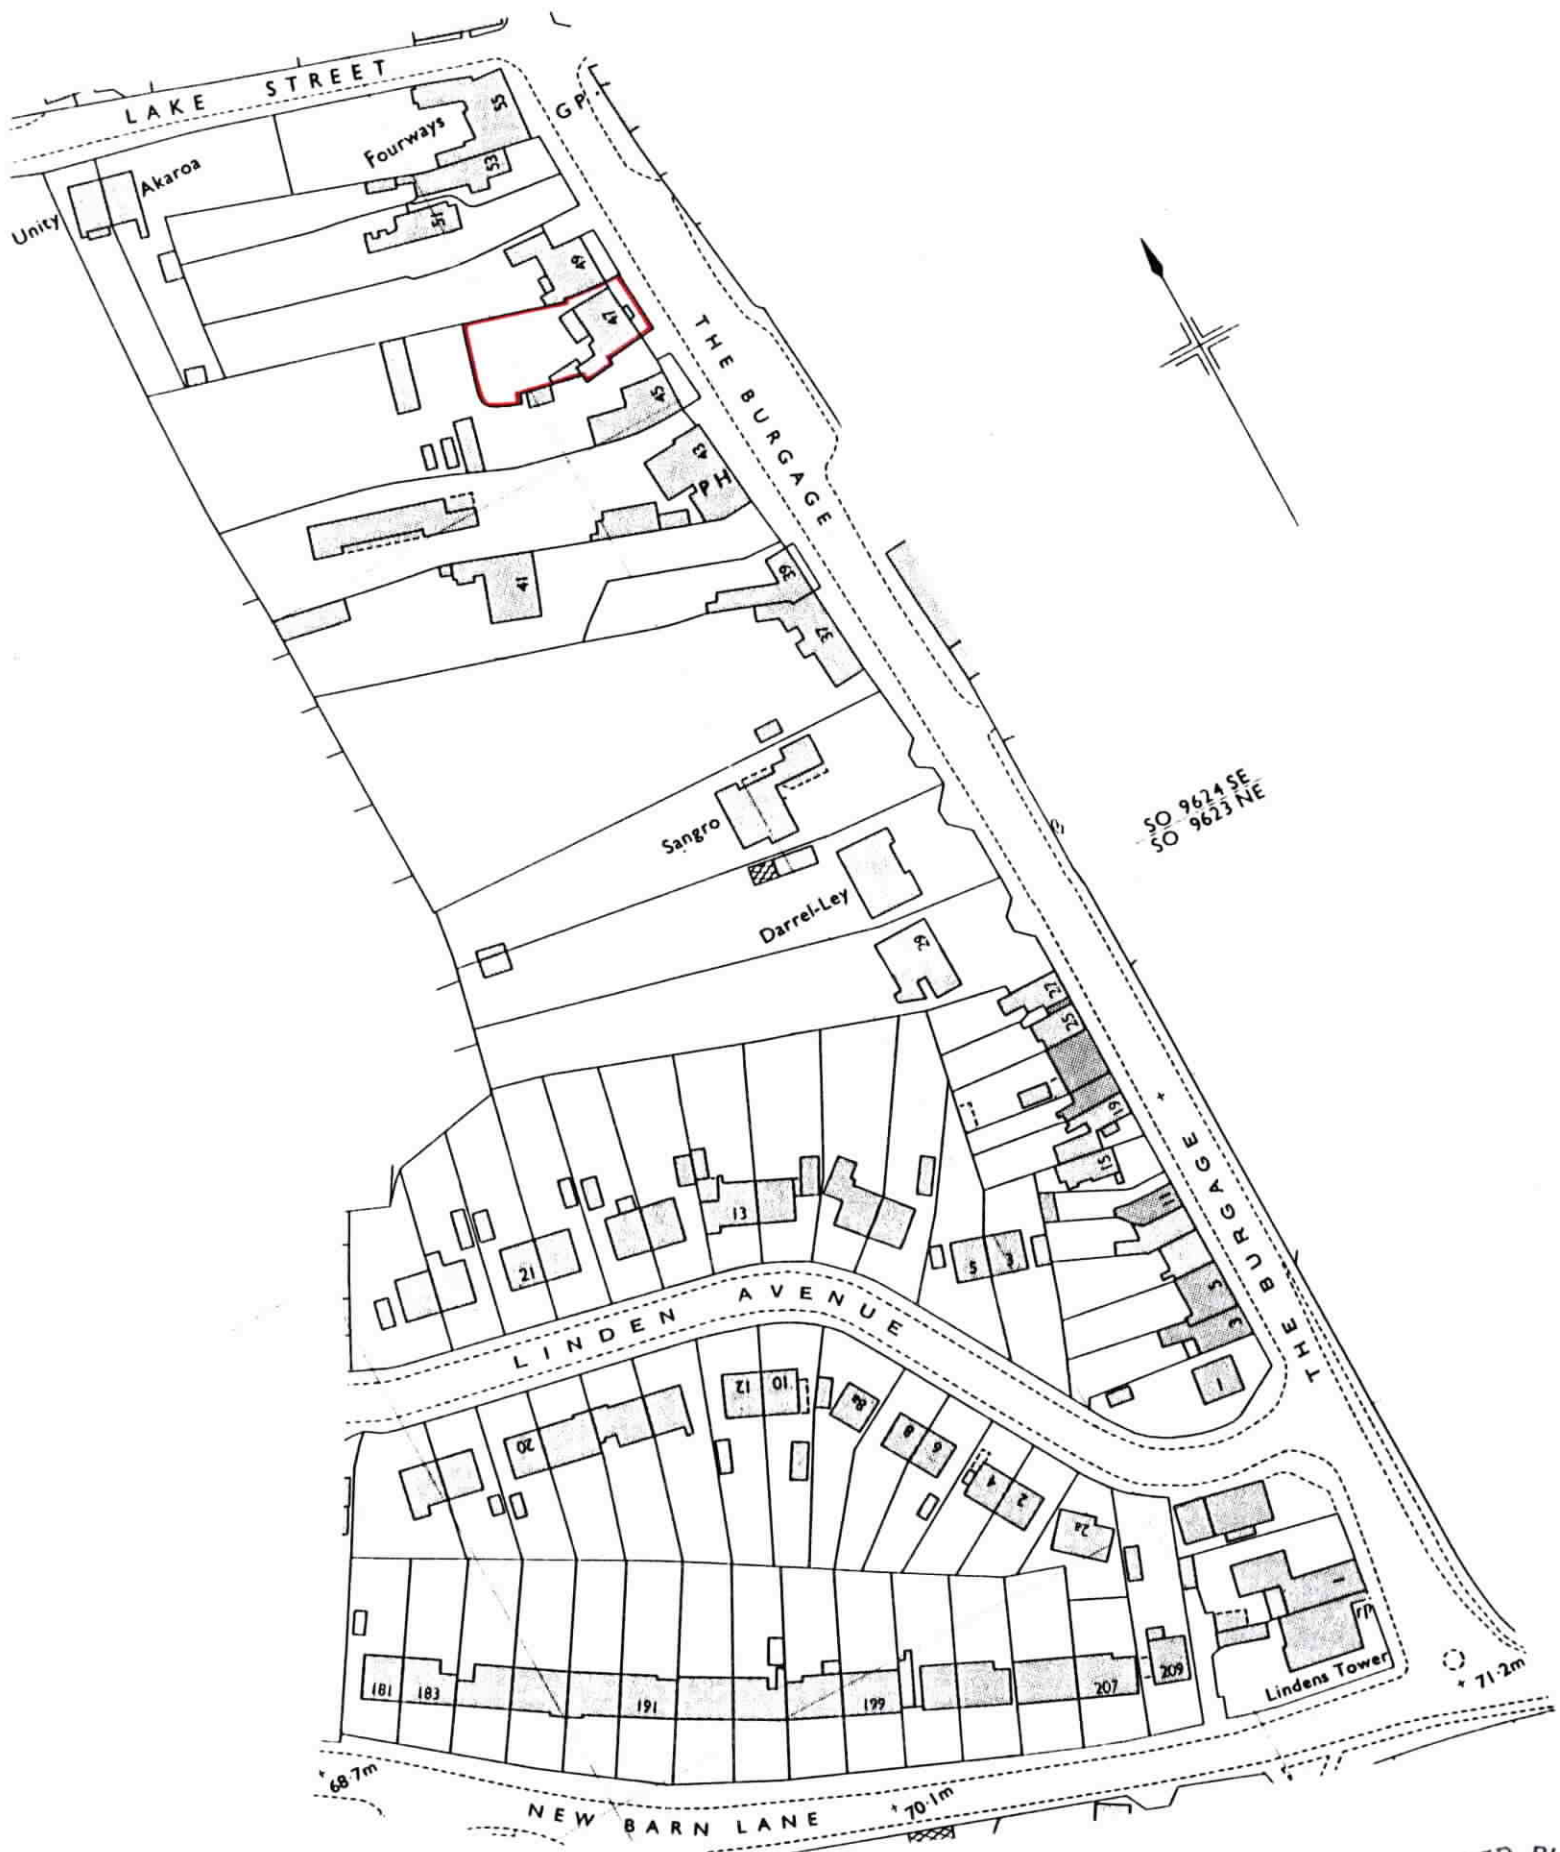

H.M. LAND REGISTRY		TITLE NUMBER	
		GR142545	
ORDNANCE SURVEY PLAN REFERENCE	SO 9623	SECTION G	Scale 1/1250
COUNTY GLOUCESTERSHIRE	DISTRICT <del>TEWKESBURY</del> CHELTENHAM		© Crown copyright 1978

This is a copy of the title plan on 24 DEC 2020 at 08:09:03. This copy does not take account of any application made after that time even if still pending in HM Land Registry when this copy was issued.

This copy is not an 'Official Copy' of the title plan. An official copy of the title plan is admissible in evidence in a court to the same extent as the original. A person is entitled to be indemnified by the registrar if he or she suffers loss by reason of a mistake in an official copy. If you want to obtain an official copy, the HM Land Registry web site explains how to do this.

HM Land Registry endeavours to maintain high quality and scale accuracy of title plan images. The quality and accuracy of any print will depend on your printer, your computer and its print settings. This title plan shows the general position, not the exact line, of the boundaries. It may be subject to distortions in scale. Measurements scaled from this plan may not match measurements between the same points on the ground.