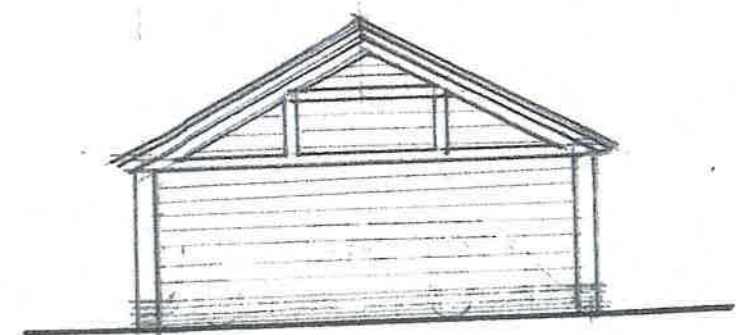

NORTH ELEVATION

WEST ELEVATION

SOUTH ELEVATION

EAST ELEVATION

**TEKTON DPW**  
Architects & Designers

12 STATION ROAD LONDON W7 3JE

Tel : 0208 840 7300  
Email : [tekton.dpw@btconnect.com](mailto:tekton.dpw@btconnect.com)

Site  
LIGHTWOODS, TROUTSTREAM WAY, LOUDWATER,  
RICKMANSWORTH, WD3 4LQ.

Drawing Title  
GARDEN BUILDING  
EXISTING ELEVATIONS

Scale  
1:500 @ A3

Drawing No.

21/486/GB/E/02

Date  
April 2022

Revision