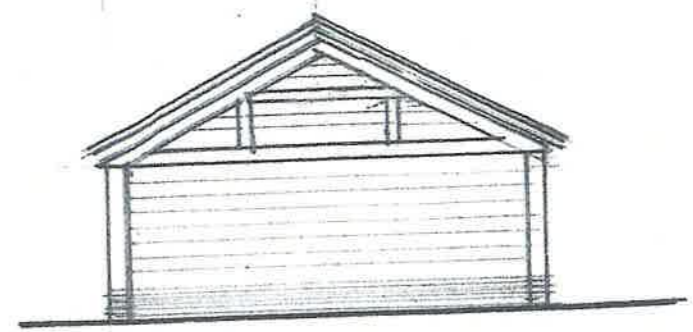

NORTH ELEVATION

WEST ELEVATION

SOUTH ELEVATION

EAST ELEVATION

**TEKTON DPW**  
Architects & Designers

12 STATION ROAD LONDON W7 3JE

Tel : 0208 840 7300  
Email : [tekton.dpw@btconnect.com](mailto:tekton.dpw@btconnect.com)

Site  
LIGHTWOODS, TROUTSTREAM WAY, LOUDWATER,  
RICKMANSWORTH, WD3 4LQ.

Drawing Title  
GARDEN BUILDING  
EXISTING ELEVATIONS

Scale  
1:500 @ A3

Drawing No.

21/486/GB/E/02

Date  
April 2022

Revision