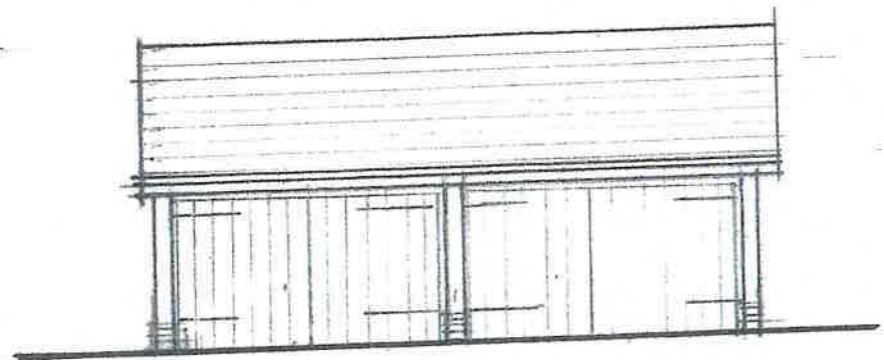

NORTH ELEVATION

WEST ELEVATION

SOUTH ELEVATION

EAST ELEVATION

**TEKTON DPW**  
Architects & Designers

12 STATION ROAD LONDON W7 3JE

Tel : 0208 840 7300  
Email : [tekton.dpw@btconnect.com](mailto:tekton.dpw@btconnect.com)

Site  
LIGHTWOODS, TROUTSTREAM WAY, LOUDWATER,  
RICKMANSWORTH, WD3 4LQ.

Drawing Title  
GARDEN BUILDING  
EXISTING ELEVATIONS

Scale  
1:500 @ A3

Drawing No.

21/486/GB/E/02

Date  
April 2022

Revision