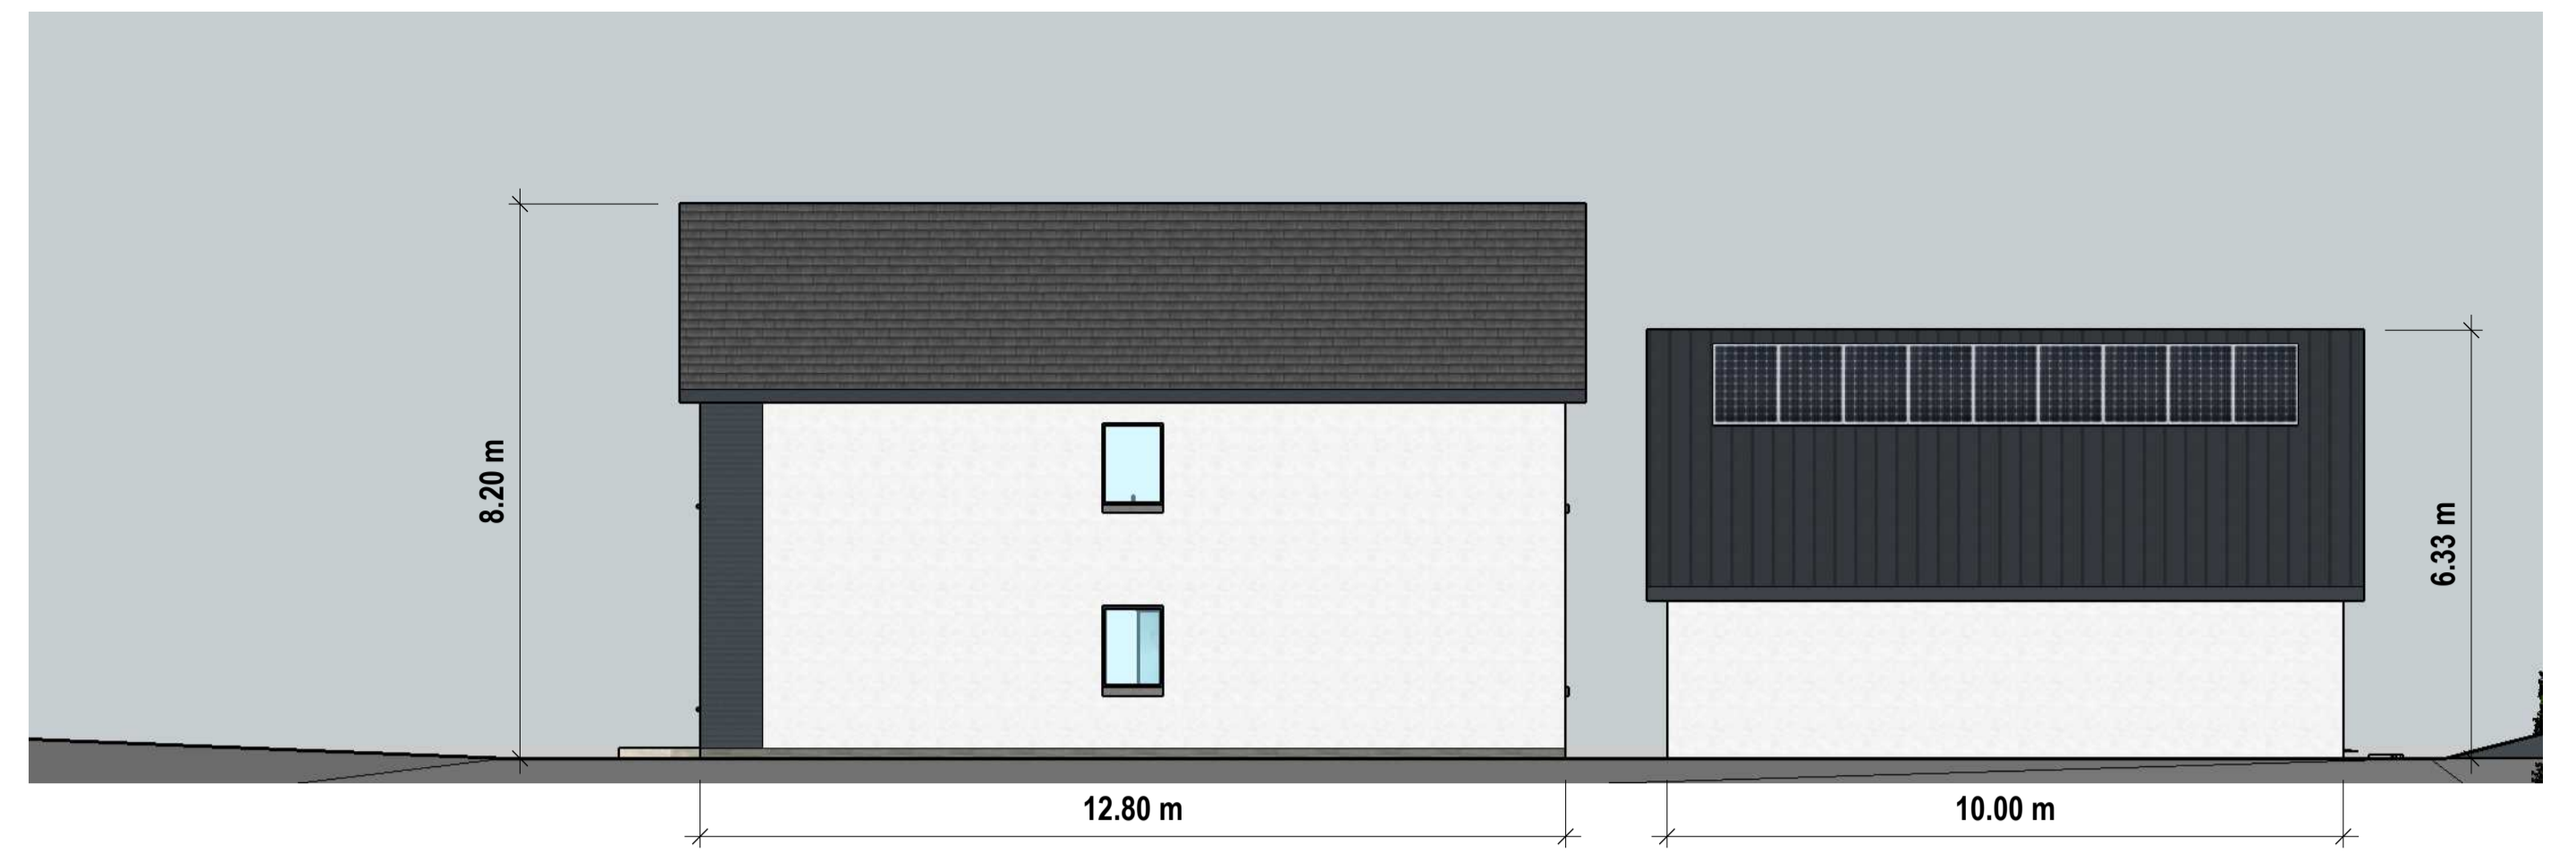

WEST ELEVATION 1:100

EAST ELEVATION 1:100

NORTH ELEVATION 1:100

SOUTH ELEVATION 1:100

NORTH WEST ISO VIEW 1:100

SOUTH EAST ISO VIEW 1:100

SCALE @ A1	REVISIONS	
	MM/DD/YY	REMARKS
1	---	---
2	---	---
3	---	---
4	---	---
5	---	---

PROPOSED DWELLING HOUSE ON GROUND TO EAST OF CLAYMORE HOUSE, TURRIFF,
AB53 4PB
FOR MR & MRS SMITH

L1164-PL-03