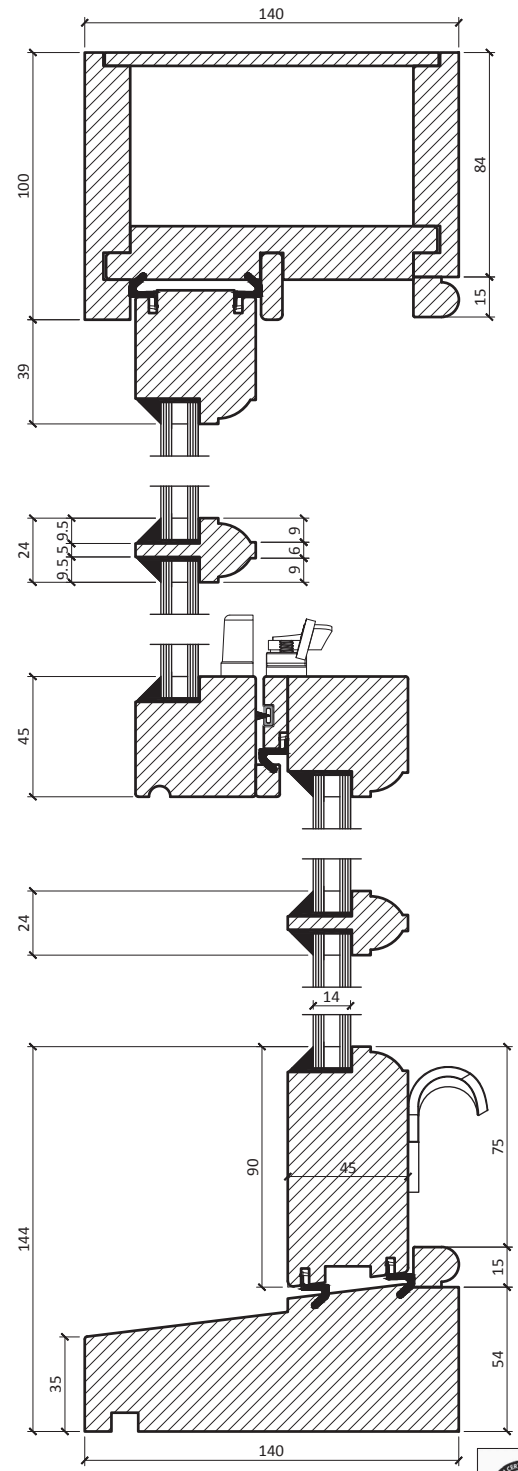

# HERITAGE BOX SASH WINDOW

TITLE

## VERTICAL SECTION

DRAWING No.

### HERITAGE-140/02.1

DATE

2018/06/06

SCALE

1:2 @ A3

CONSTRUCTION DETAILS

TRC ARE AN ISO 9001 REGISTERED COMPANY

TRC CONTRACTS Ltd  
 Knoll House, Union Wharf,  
 Market Harborough,  
 Leicestershire LE16 7UW  
 Tel: +44 (0)1858 469 225  
 Fax: +44 (0)1858 469 249  
 www.trcwindows.co.uk