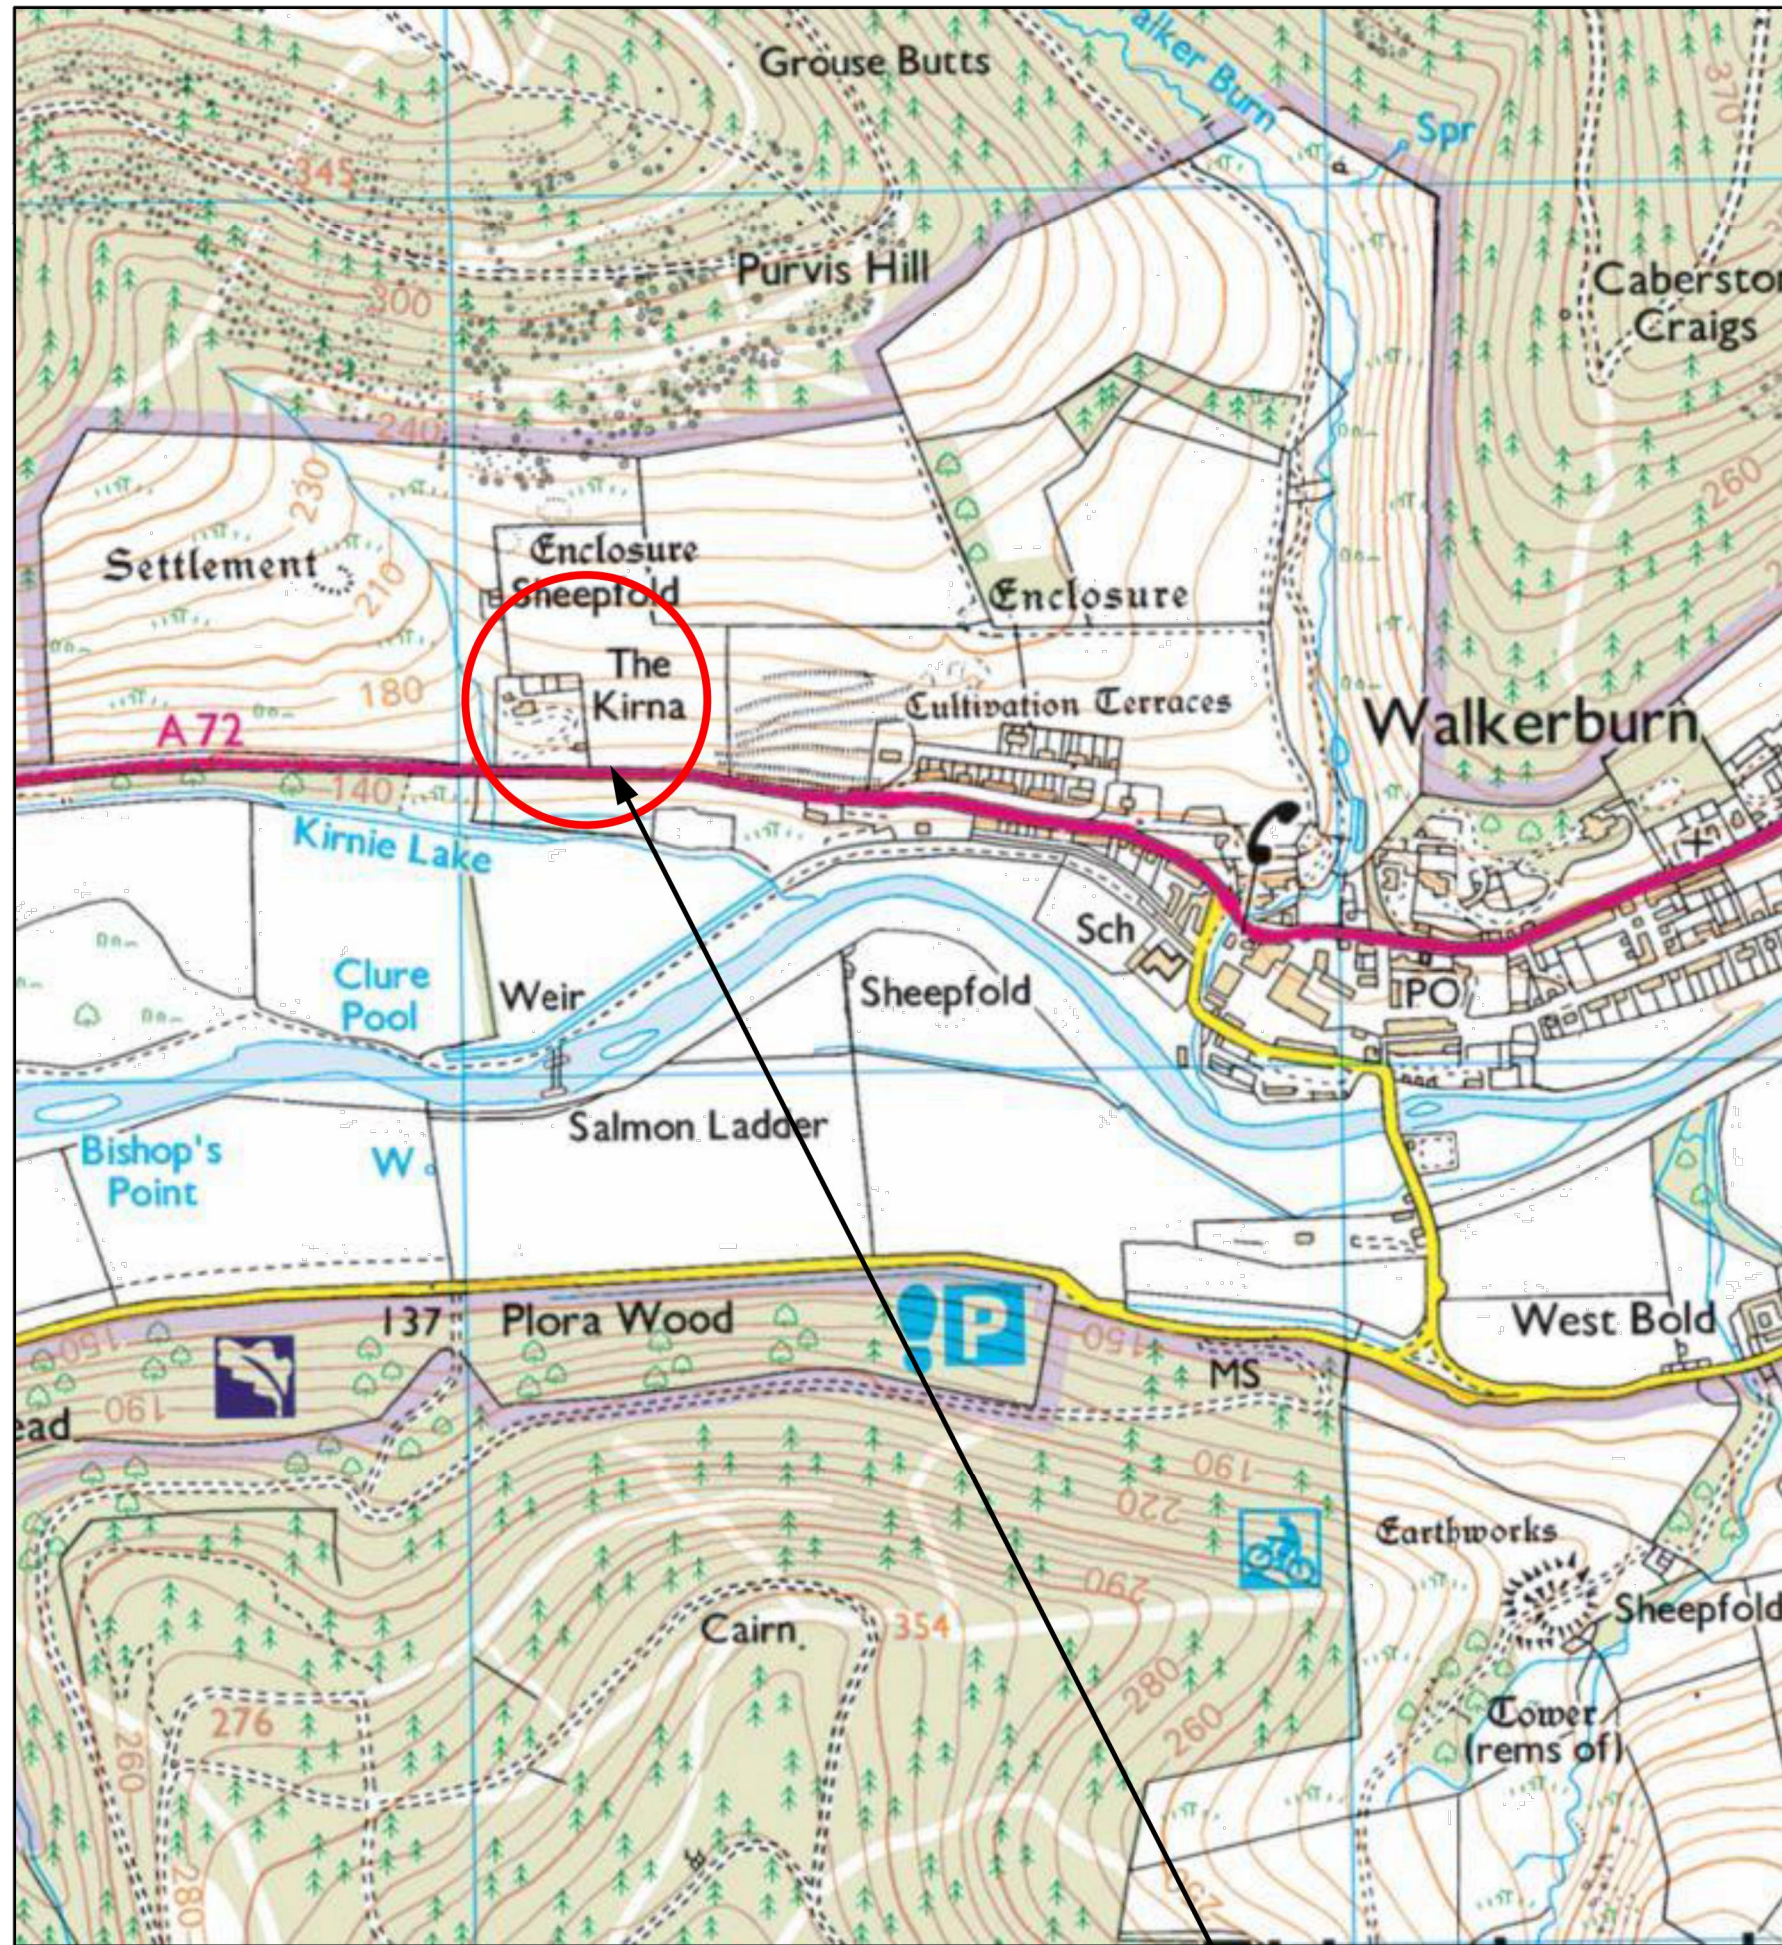

**THE KIRNA, WALKERBURN, SCOTTISH BORDERS EH43 6DB
SITE LOCATION IDENTIFICATION PLAN**

Location Plan (n.t.s.)

The Kirna, Walkerburn
See 1:1250 location
plan for greater detail.

?Crown Copyright and database rights 2022 OS Licence no. AC0000849896

Location Plan (1:1250)

'The Kirna', Walkerburn, Peebles		
Location Plans		
as shown	Apr. 2022	PL. / 01