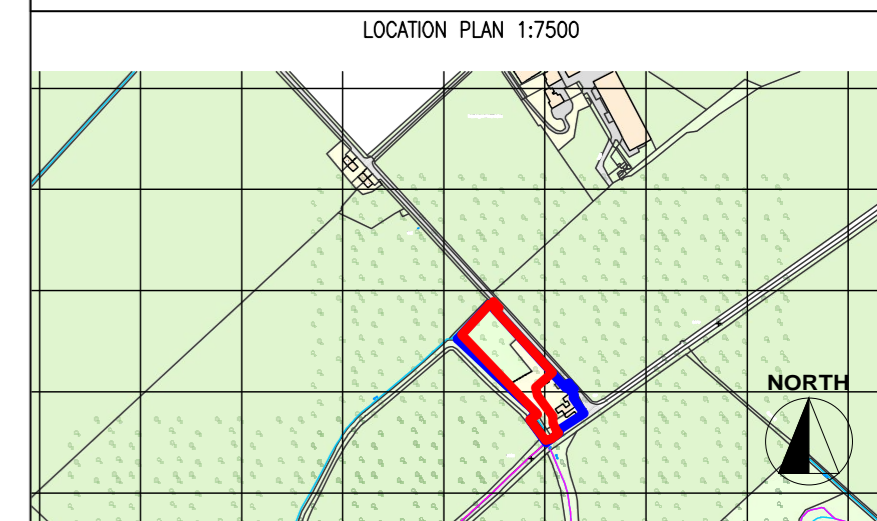

View of south site boundary

View of south site boundary

View of south site boundary

East view of site

View of south site

Existing ponds in south of site

Date	Description	Rev	By
------	-------------	-----	----

Revision Description

Project:
 Proposed Glamping Site - For Naomi Michell
 1 Hassington Blue Houses, Kelso
 TD5 7RA

Drawing Title:
 SITE PHOTOGRAPHS

Drawing Number:
211022-01-03

Revision: -
Date: 31.01.2022
Scale: NTS
Drawn By: EF
CAD Dwg File: -
Checked By: TA

Issue Status:
Full Planning Application