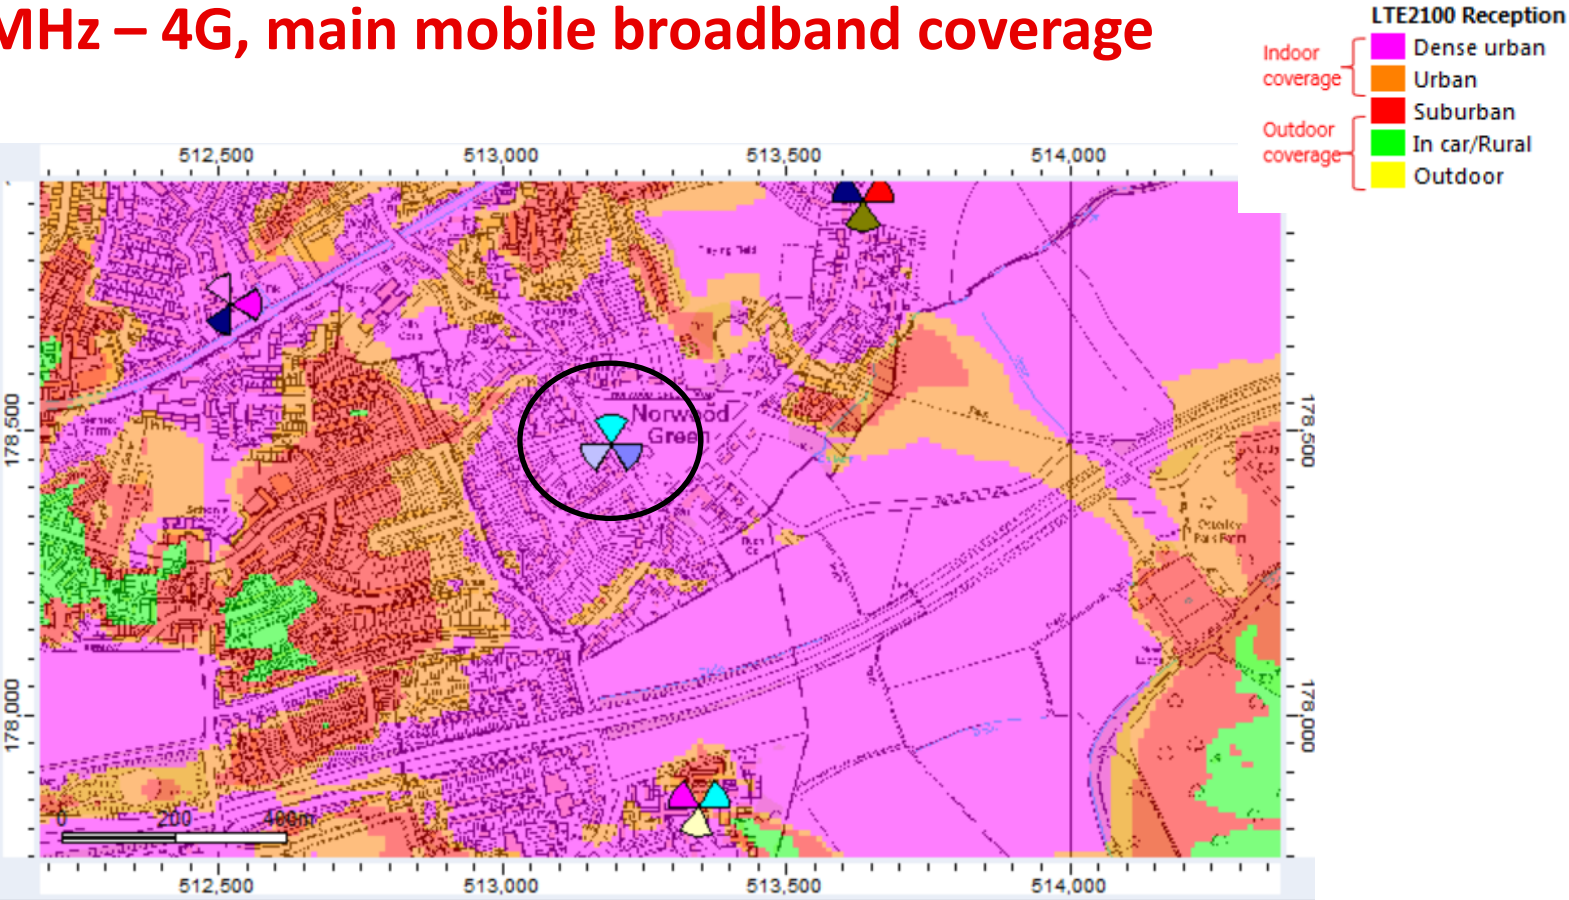

VF 16041 – coverage plots

07/2021

LTE 2100MHz – 4G, main mobile broadband coverage

Fig. 1: Existing LTE2100MHz, main mobile broadband coverage

LTE 2100MHz – 4G, main mobile broadband coverage

Fig. 2: Proposed LTE2100MHz, main mobile broadband coverage