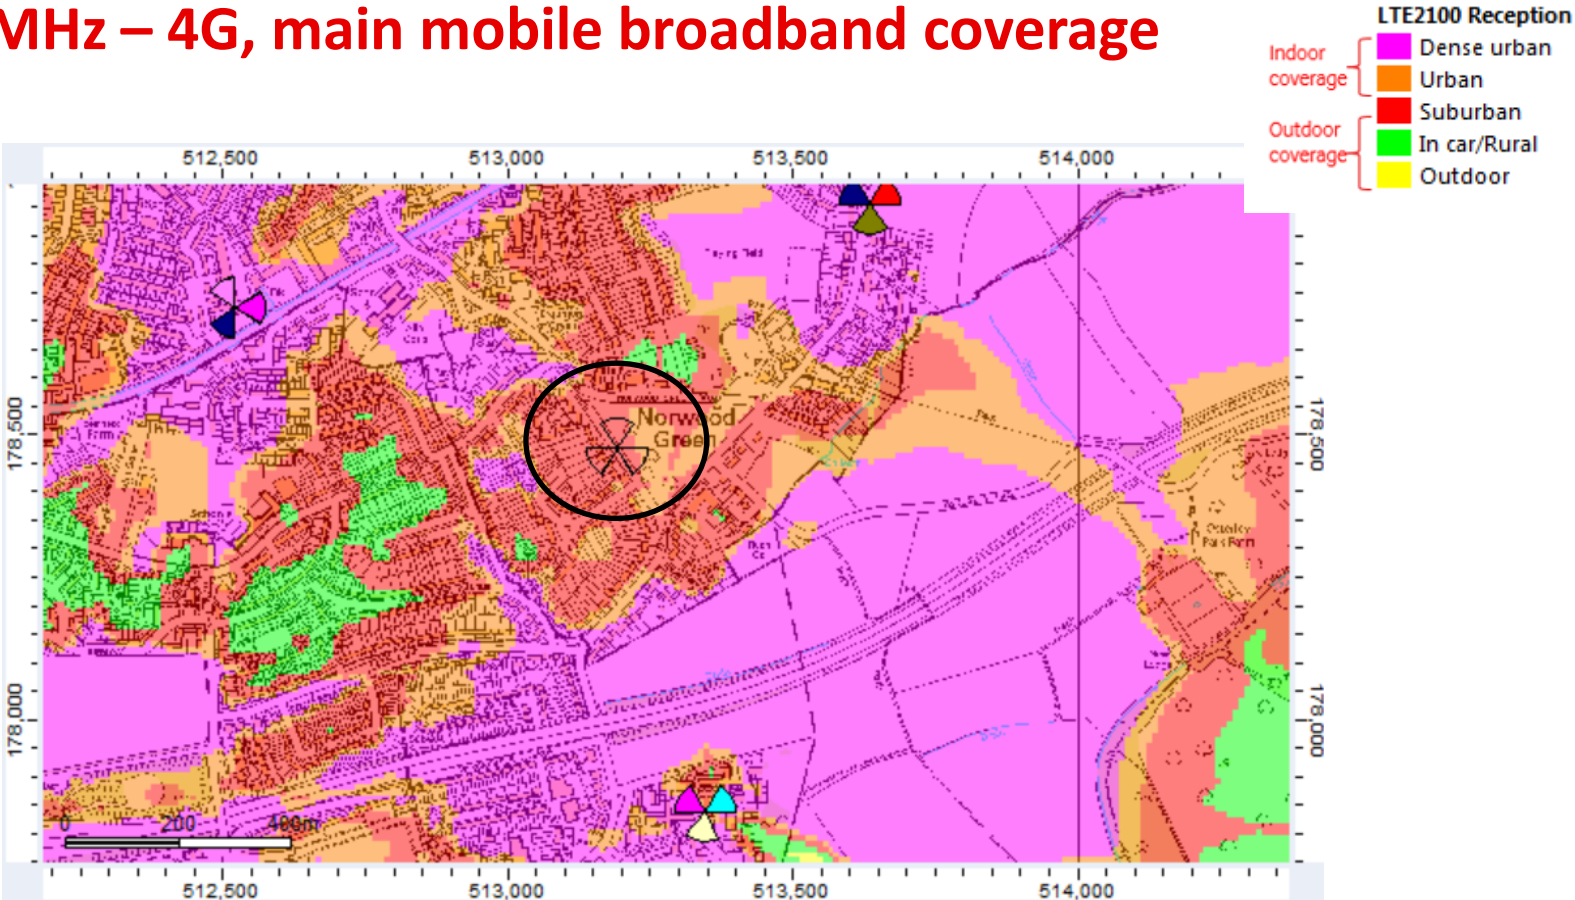

VF 16041 – coverage plots

07/2021

LTE 2100MHz – 4G, main mobile broadband coverage

Fig. 1: Existing LTE2100MHz, main mobile broadband coverage

LTE 2100MHz – 4G, main mobile broadband coverage

Fig. 2: Proposed LTE2100MHz, main mobile broadband coverage