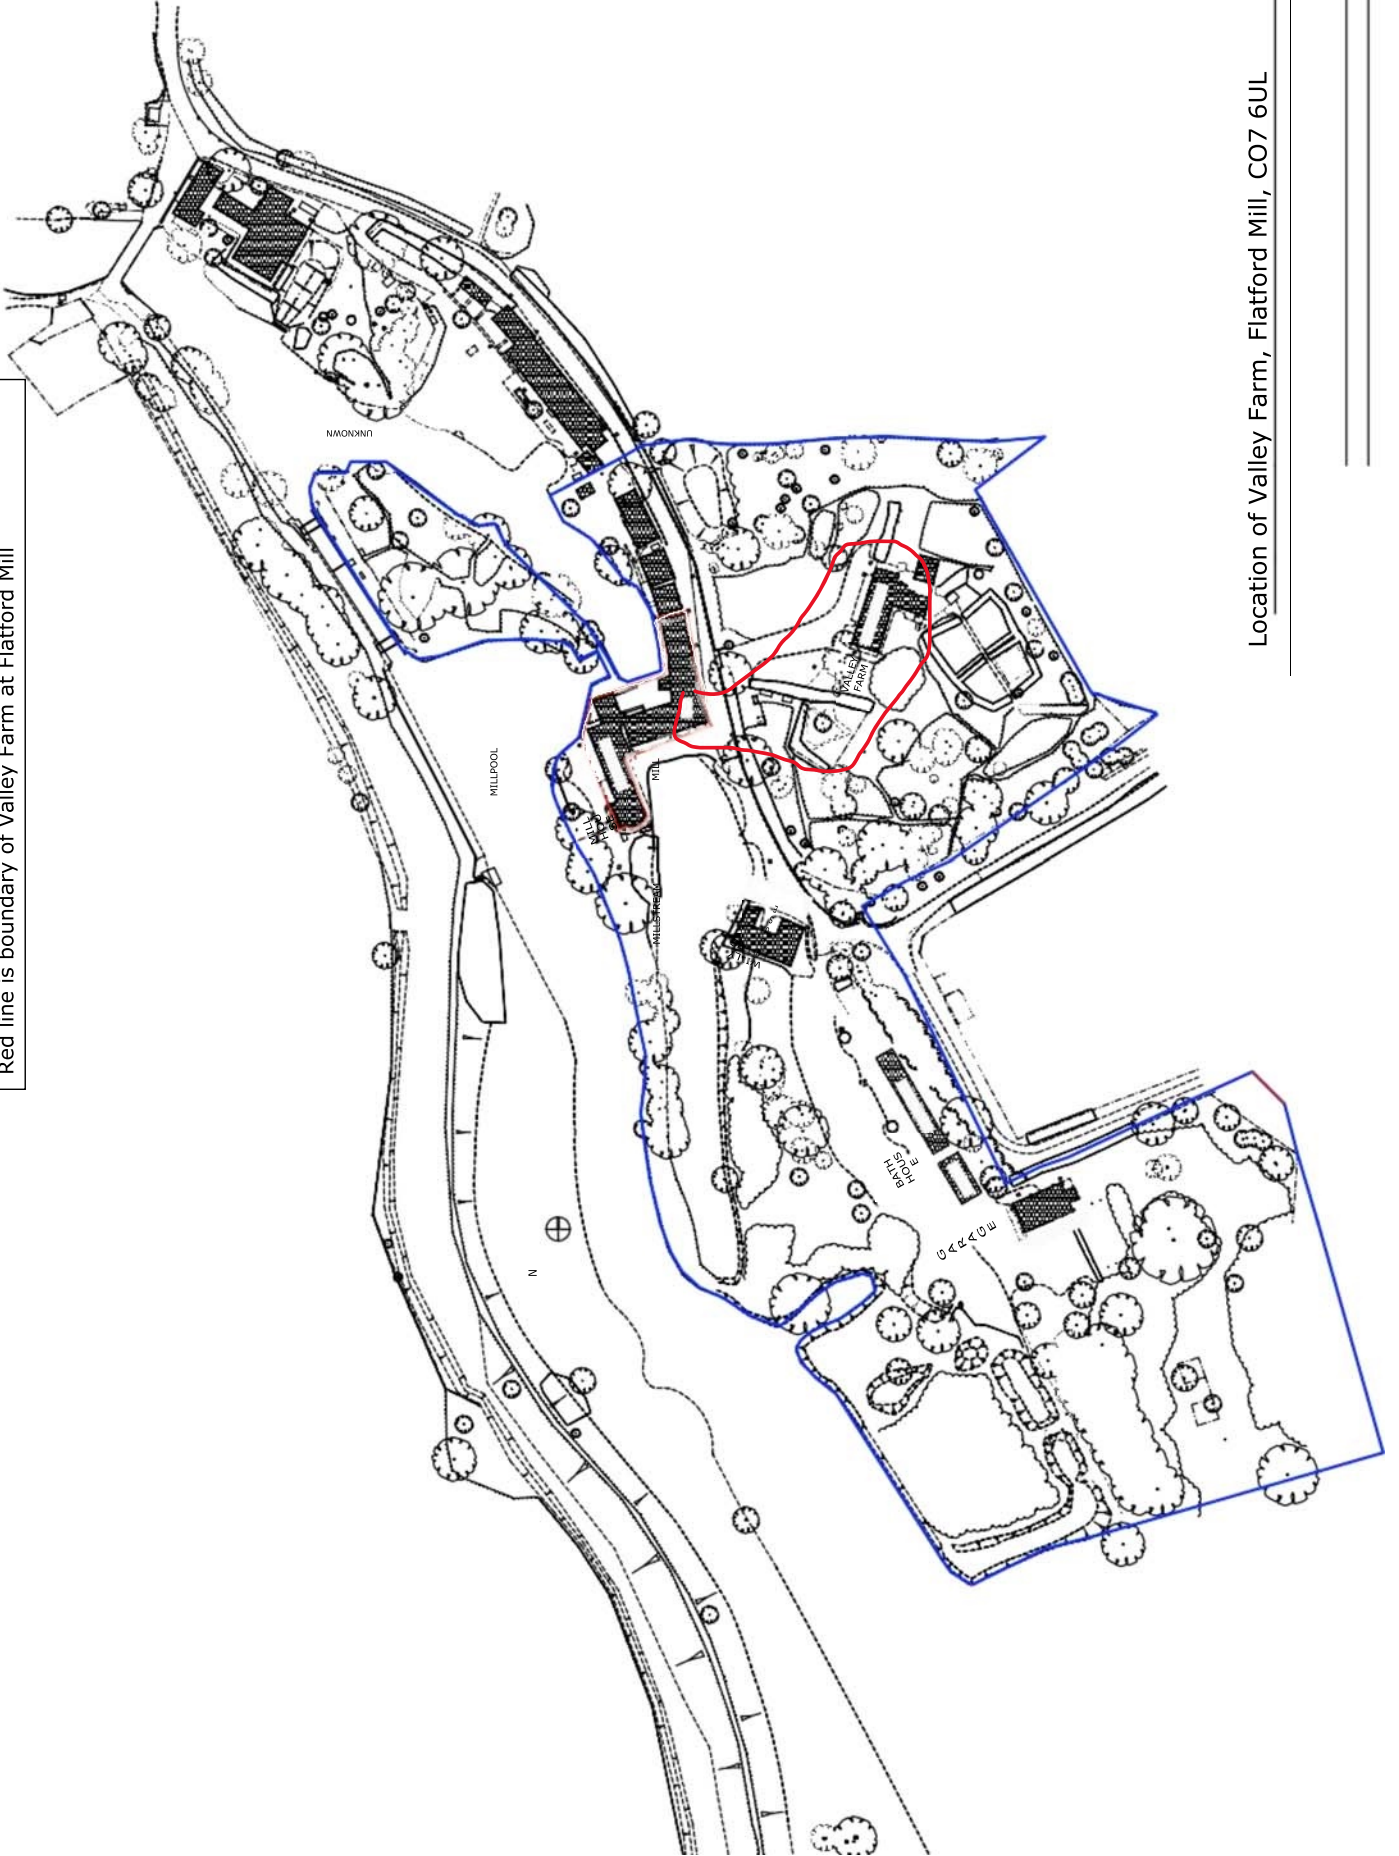

Red line is boundary of Valley Farm at Flatford Mill

Location of Valley Farm, Flatford Mill, CO7 6UL