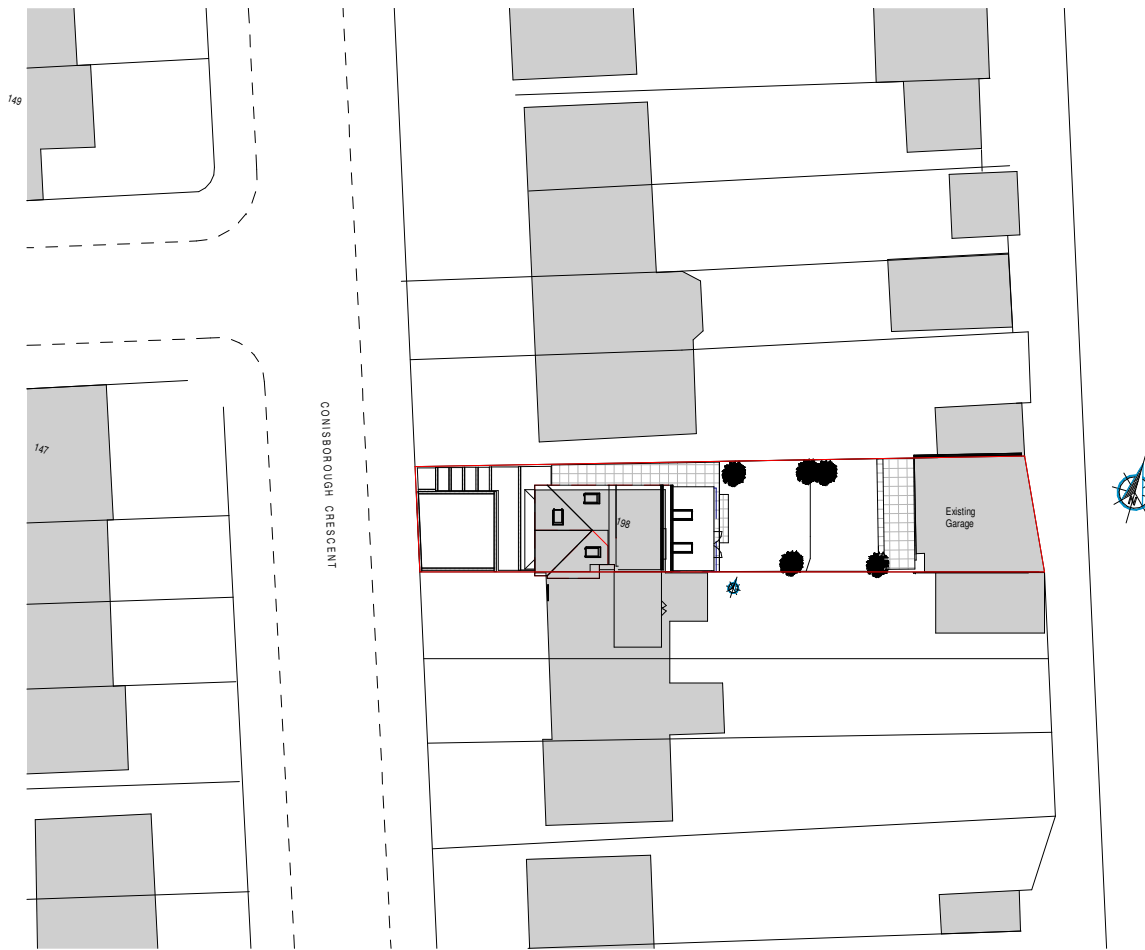

1 Location Plan
1:1250

2 Block Plan
1:500

Project Address:
198 Conisborough Crescent,
London, SE6 2SG

Rev.	Description	Date
pl	First Issue	April 2022

Project Description:
Rear Extension

Sheet Title:
Location & Block Plan

Project No: 1303 Date: Mar. 2022
DRG. No: A100 Rev: pl Scale @ A3: As indicated