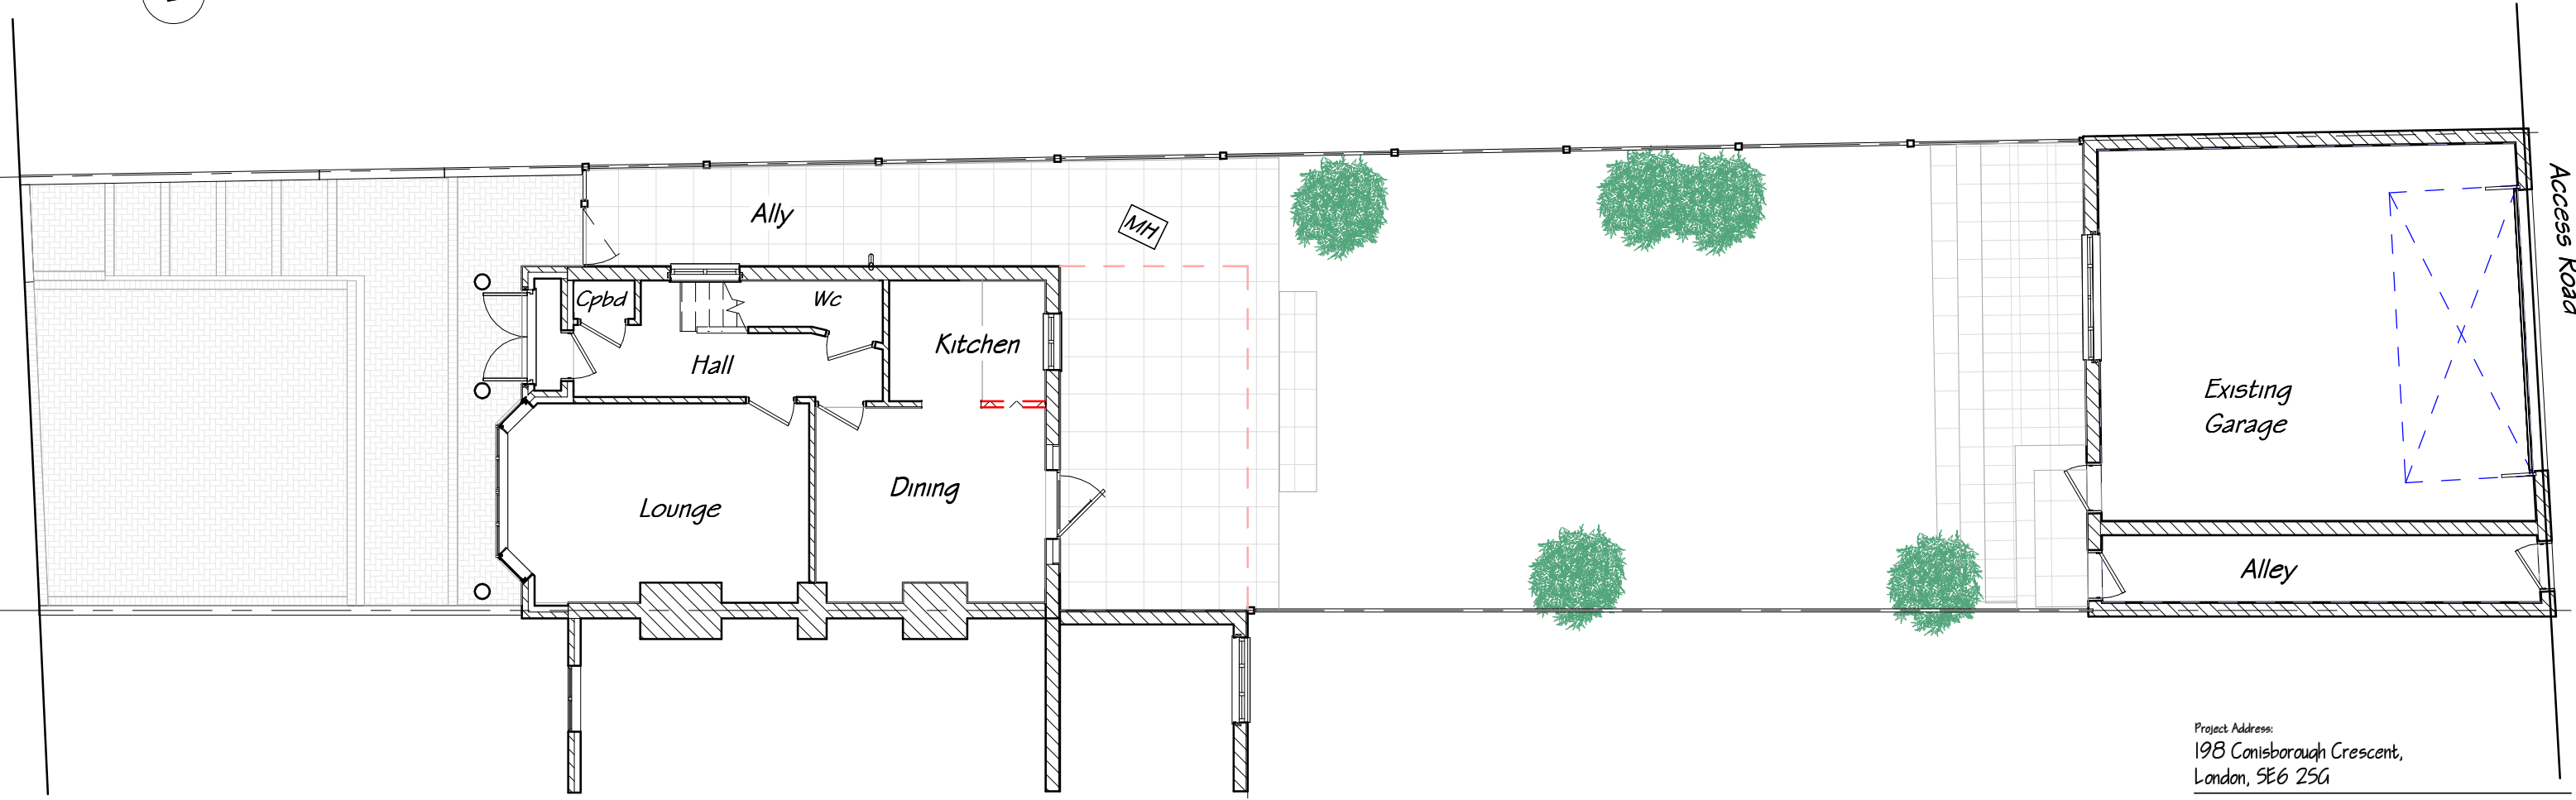

2 First Floor Plan

1 Ground Floor Plan

Project Address:
198 Conisborough Crescent,
London, SE6 2SU

Rev.	Description	Date
pl	First Issue	April 2022

Project Description:
Rear Extension

Sheet Title:
Existing Floor Plans

Project No: 1303 Date: Mar. 2022

DRG. No: A101 Rev. pl Scale @ A3: 1:100