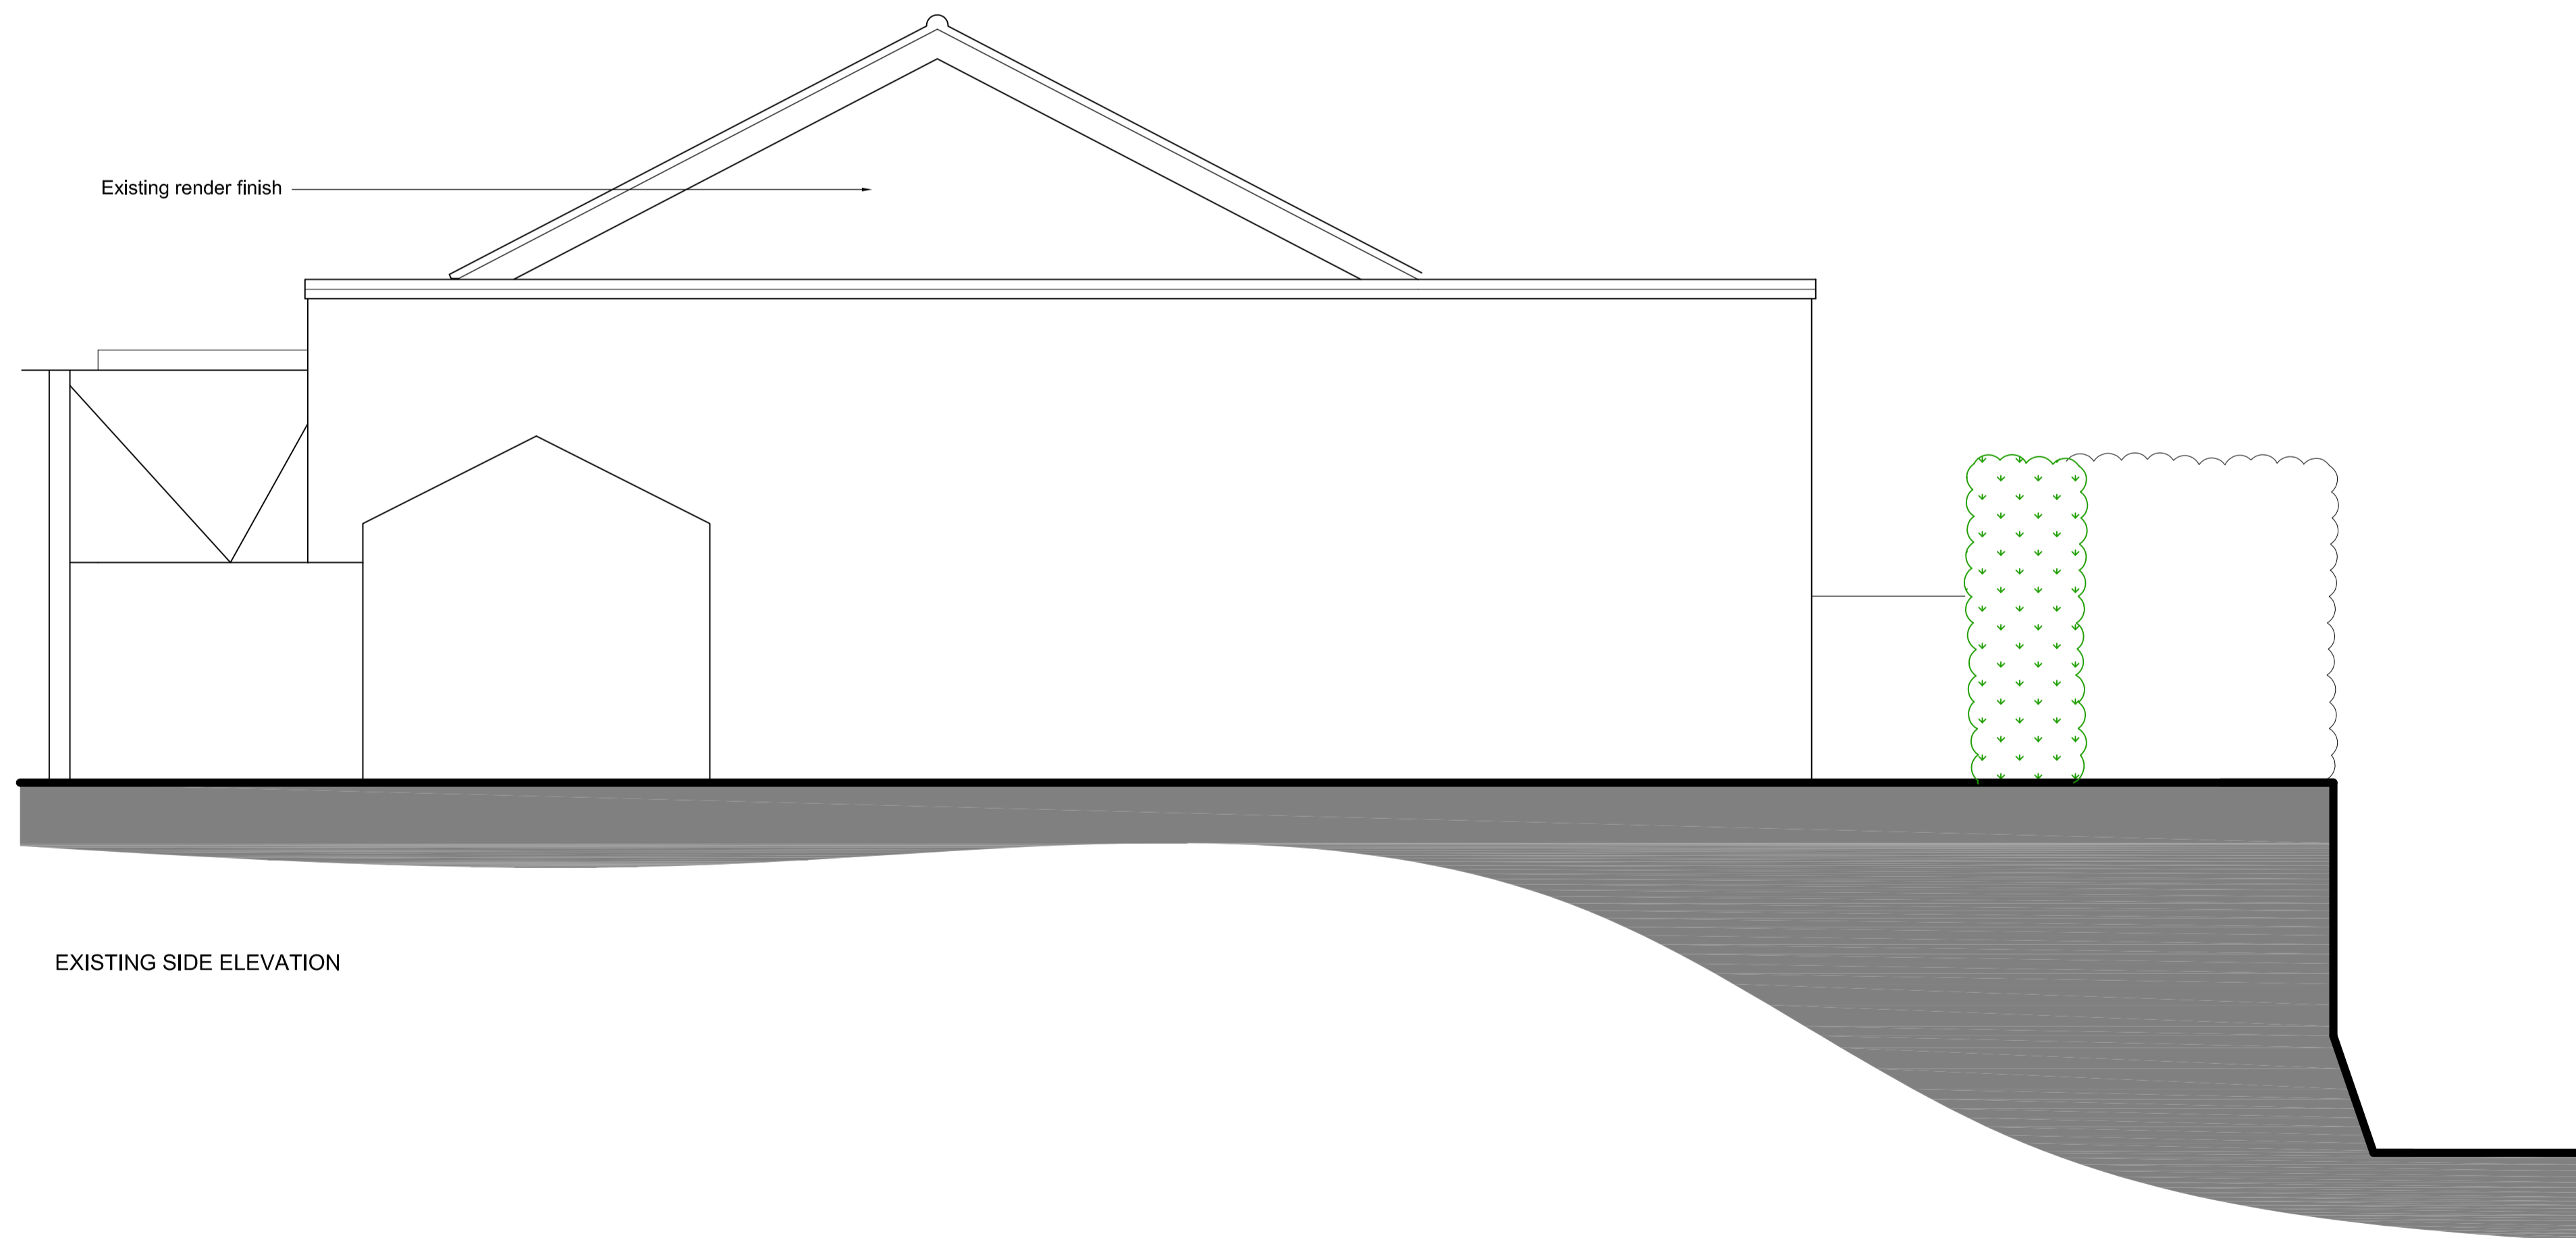

EXISTING SIDE ELEVATION

Date Initial Checked Rev.

m 07980 741096 e theo@tmadesign.co.uk
Job Proposed side extension, and garden access steps with garage/basement alterations
Date 05.04.22
Address
The New Bungalow, Kewstoke
Drawing Title Existing Elevations 2

Scale 1:50 Sheet @A1 Drawn TM
Date 05.04.22 Checked
Job No. Drawing No. Rev.
NEW01 005 --