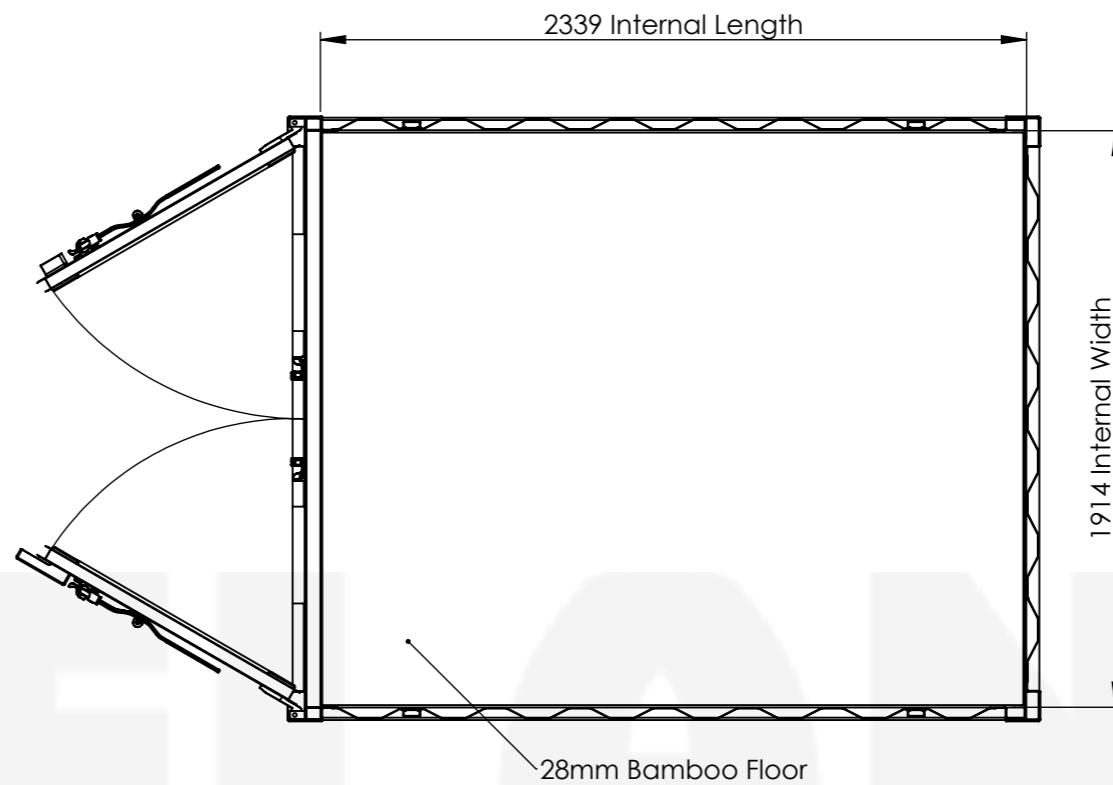

Max. Gross Weight	5,000 KG	11,020 LBS
Tare Weight	840 KG	1,850 LBS
Max. Payload	4,160 KG	9,170 LBS
Cubic Capacity	8.1 m ³	288 ft ³
Floor Area	4.5 m ²	48 ft ²

Lockbox as standard

**CLEVELAND
CONTAINERS.**

	NAME	SIGNATURE	DATE
DRAWN	JM		10/01/2019
APPV'D			

© 2019 Cleveland Containers

Preliminary Drawing for Information Only

REVISION: DO NOT SCALE DRAWING

PROJECT: Cleveland Containers
Standard Containers

DESCRIPTION:
8' Miniset Container

A3

SCALE: 1:25 (UNLESS STATED OTHERWISE)

SHEET 1 OF 1