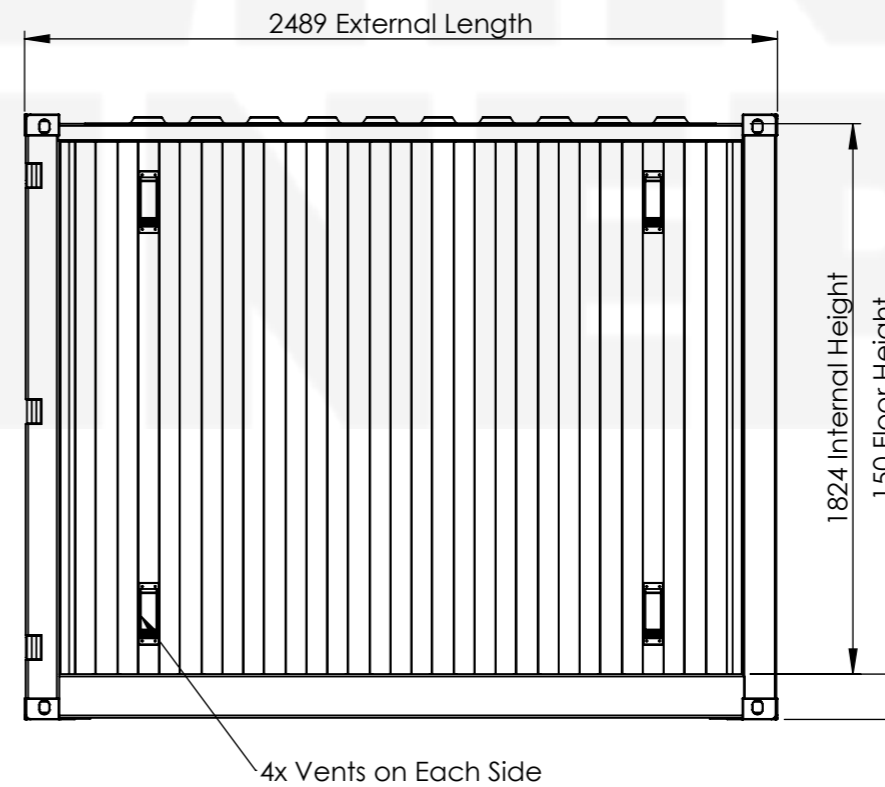

Max. Gross Weight	5,000 KG	11,020 LBS
Tare Weight	840 KG	1,850 LBS
Max. Payload	4,160 KG	9,170 LBS
Cubic Capacity	8.1 m ³	288 ft ³
Floor Area	4.5 m ²	48 ft ²

Lockbox as standard

**CLEVELAND
CONTAINERS.**

A3

SCALE: 1:25 (UNLESS STATED OTHERWISE)

SHEET 1 OF 1