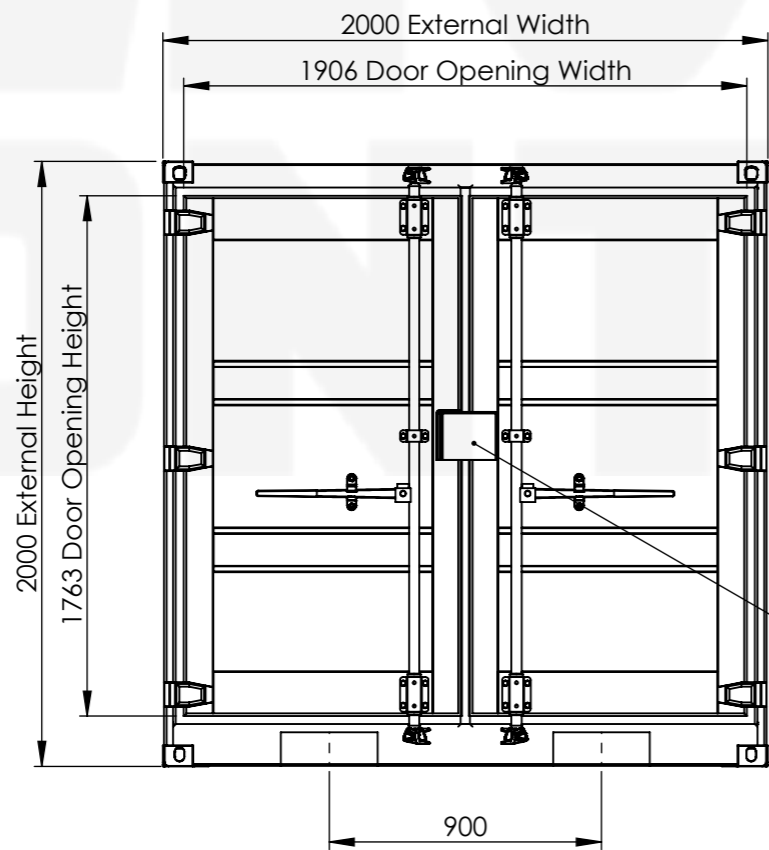

Max. Gross Weight	5,000 KG	11,020 LBS
Tare Weight	840 KG	1,850 LBS
Max. Payload	4,160 KG	9,170 LBS
Cubic Capacity	8.1 m ³	288 ft ³
Floor Area	4.5 m ²	48 ft ²

Lockbox as standard

**CLEVELAND
CONTAINERS.**

A3

SCALE: 1:25 (UNLESS STATED OTHERWISE)

SHEET 1 OF 1