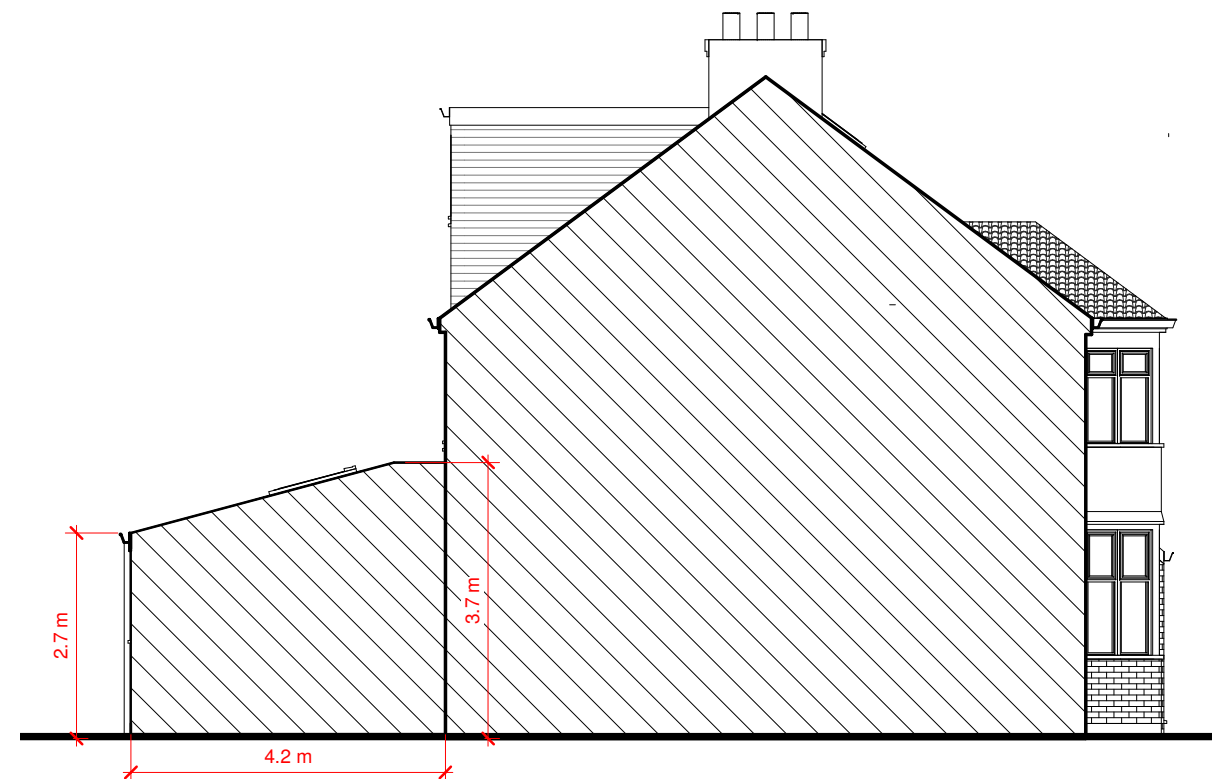

Proposed Front Elevation.
1 : 100

Proposed Side Elevation.
1 : 100

Proposed Rear Elevation.
1 : 100

Proposed Side Elevation II.
1 : 100

PLANNING DRAWINGS

CANOPY
Planning Services

Tel: 020 3632 2690 Email: info@canopyplanning.co.uk
Mob: 07956311277 Web: www.canopyplanning.co.uk

-

17 Highfield Drive,
West Wickham
BR4 9NH

PROPOSED ELEVATIONS		
Project number	22110	22110/06
Date	Aug. 2022	
Drawn by	SZ	Scale A3 @ 1 : 100
Checked by	Checker	