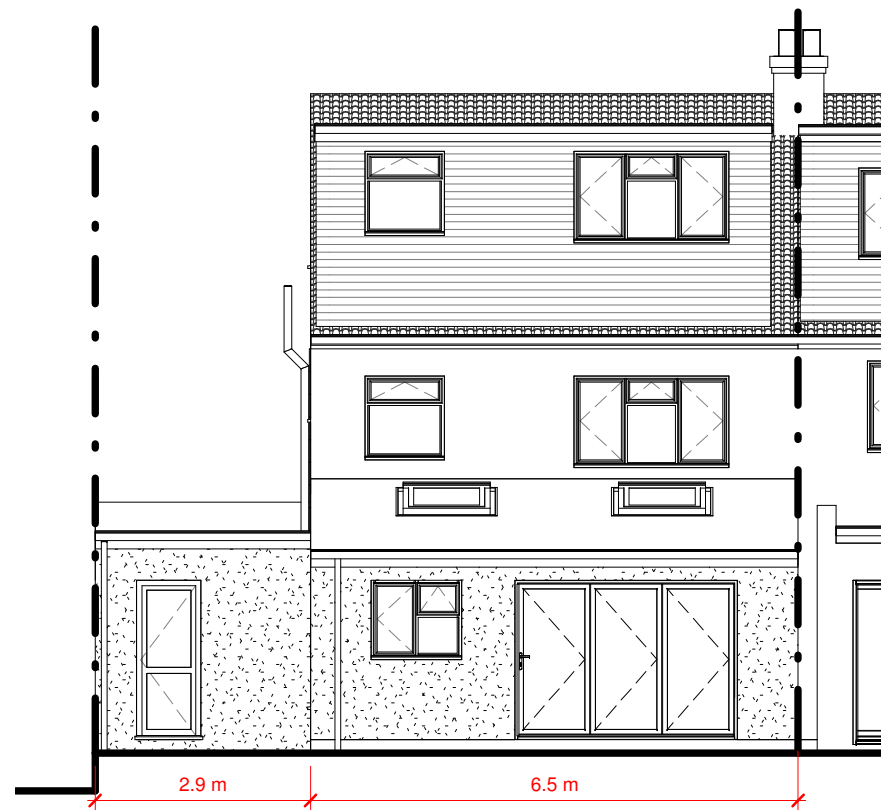

Proposed Front Elevation.
1 : 100

Proposed Side Elevation.
1 : 100

Proposed Rear Elevation.
1 : 100

Proposed Side Elevation II.
1 : 100

PLANNING DRAWINGS

CANOPY
Planning Services

Tel: 020 3632 2690 Email: info@canopyplanning.co.uk
Mob: 07956311277 Web: www.canopyplanning.co.uk

-

17 Highfield Drive,
West Wickham
BR4 9NH

PROPOSED ELEVATIONS		
Project number	22110	22110/06
Date	Aug. 2022	
Drawn by	SZ	Scale A3 @ 1 : 100
Checked by	Checker	