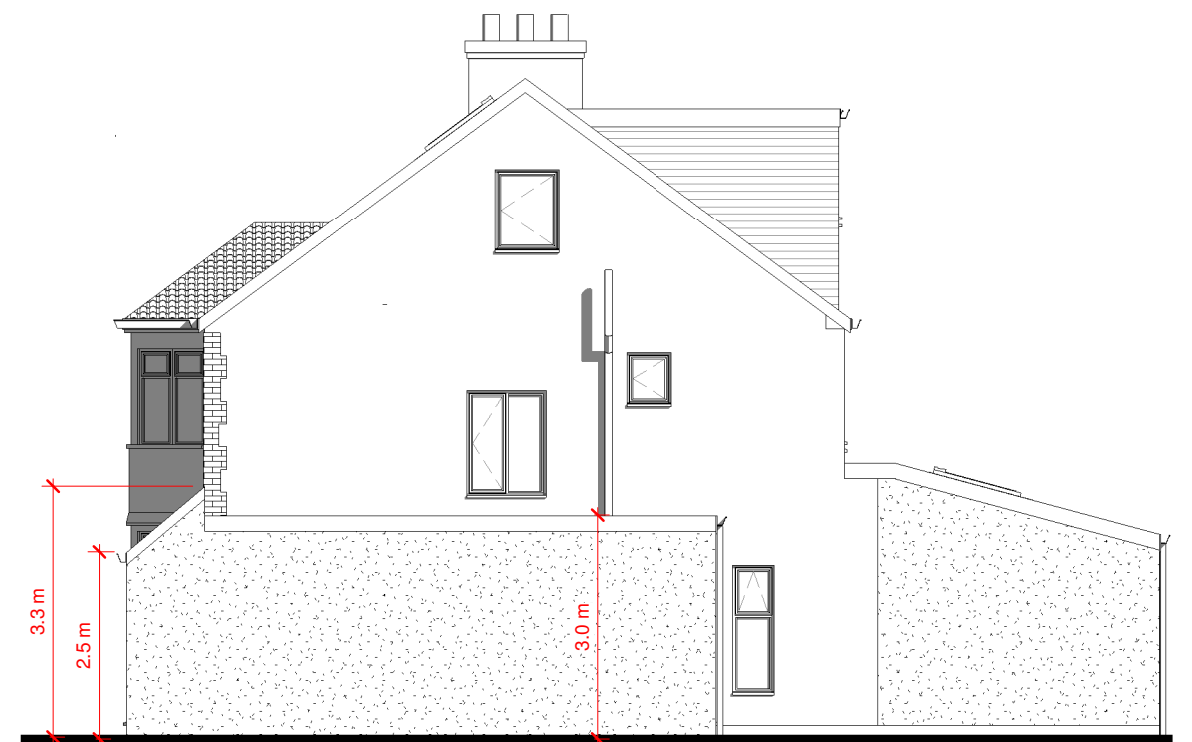

Proposed Front Elevation.
1 : 100

Proposed Side Elevation.
1 : 100

Proposed Rear Elevation.
1 : 100

Proposed Side Elevation II.
1 : 100

PLANNING DRAWINGS

CANOPY
Planning Services

Tel: 020 3632 2690 Email: info@canopyplanning.co.uk
Mob: 07956311277 Web: www.canopyplanning.co.uk

-

17 Highfield Drive,
West Wickham
BR4 9NH

PROPOSED ELEVATIONS		
Project number	22110	22110/06
Date	Aug. 2022	
Drawn by	SZ	Scale A3 @ 1 : 100
Checked by	Checker	