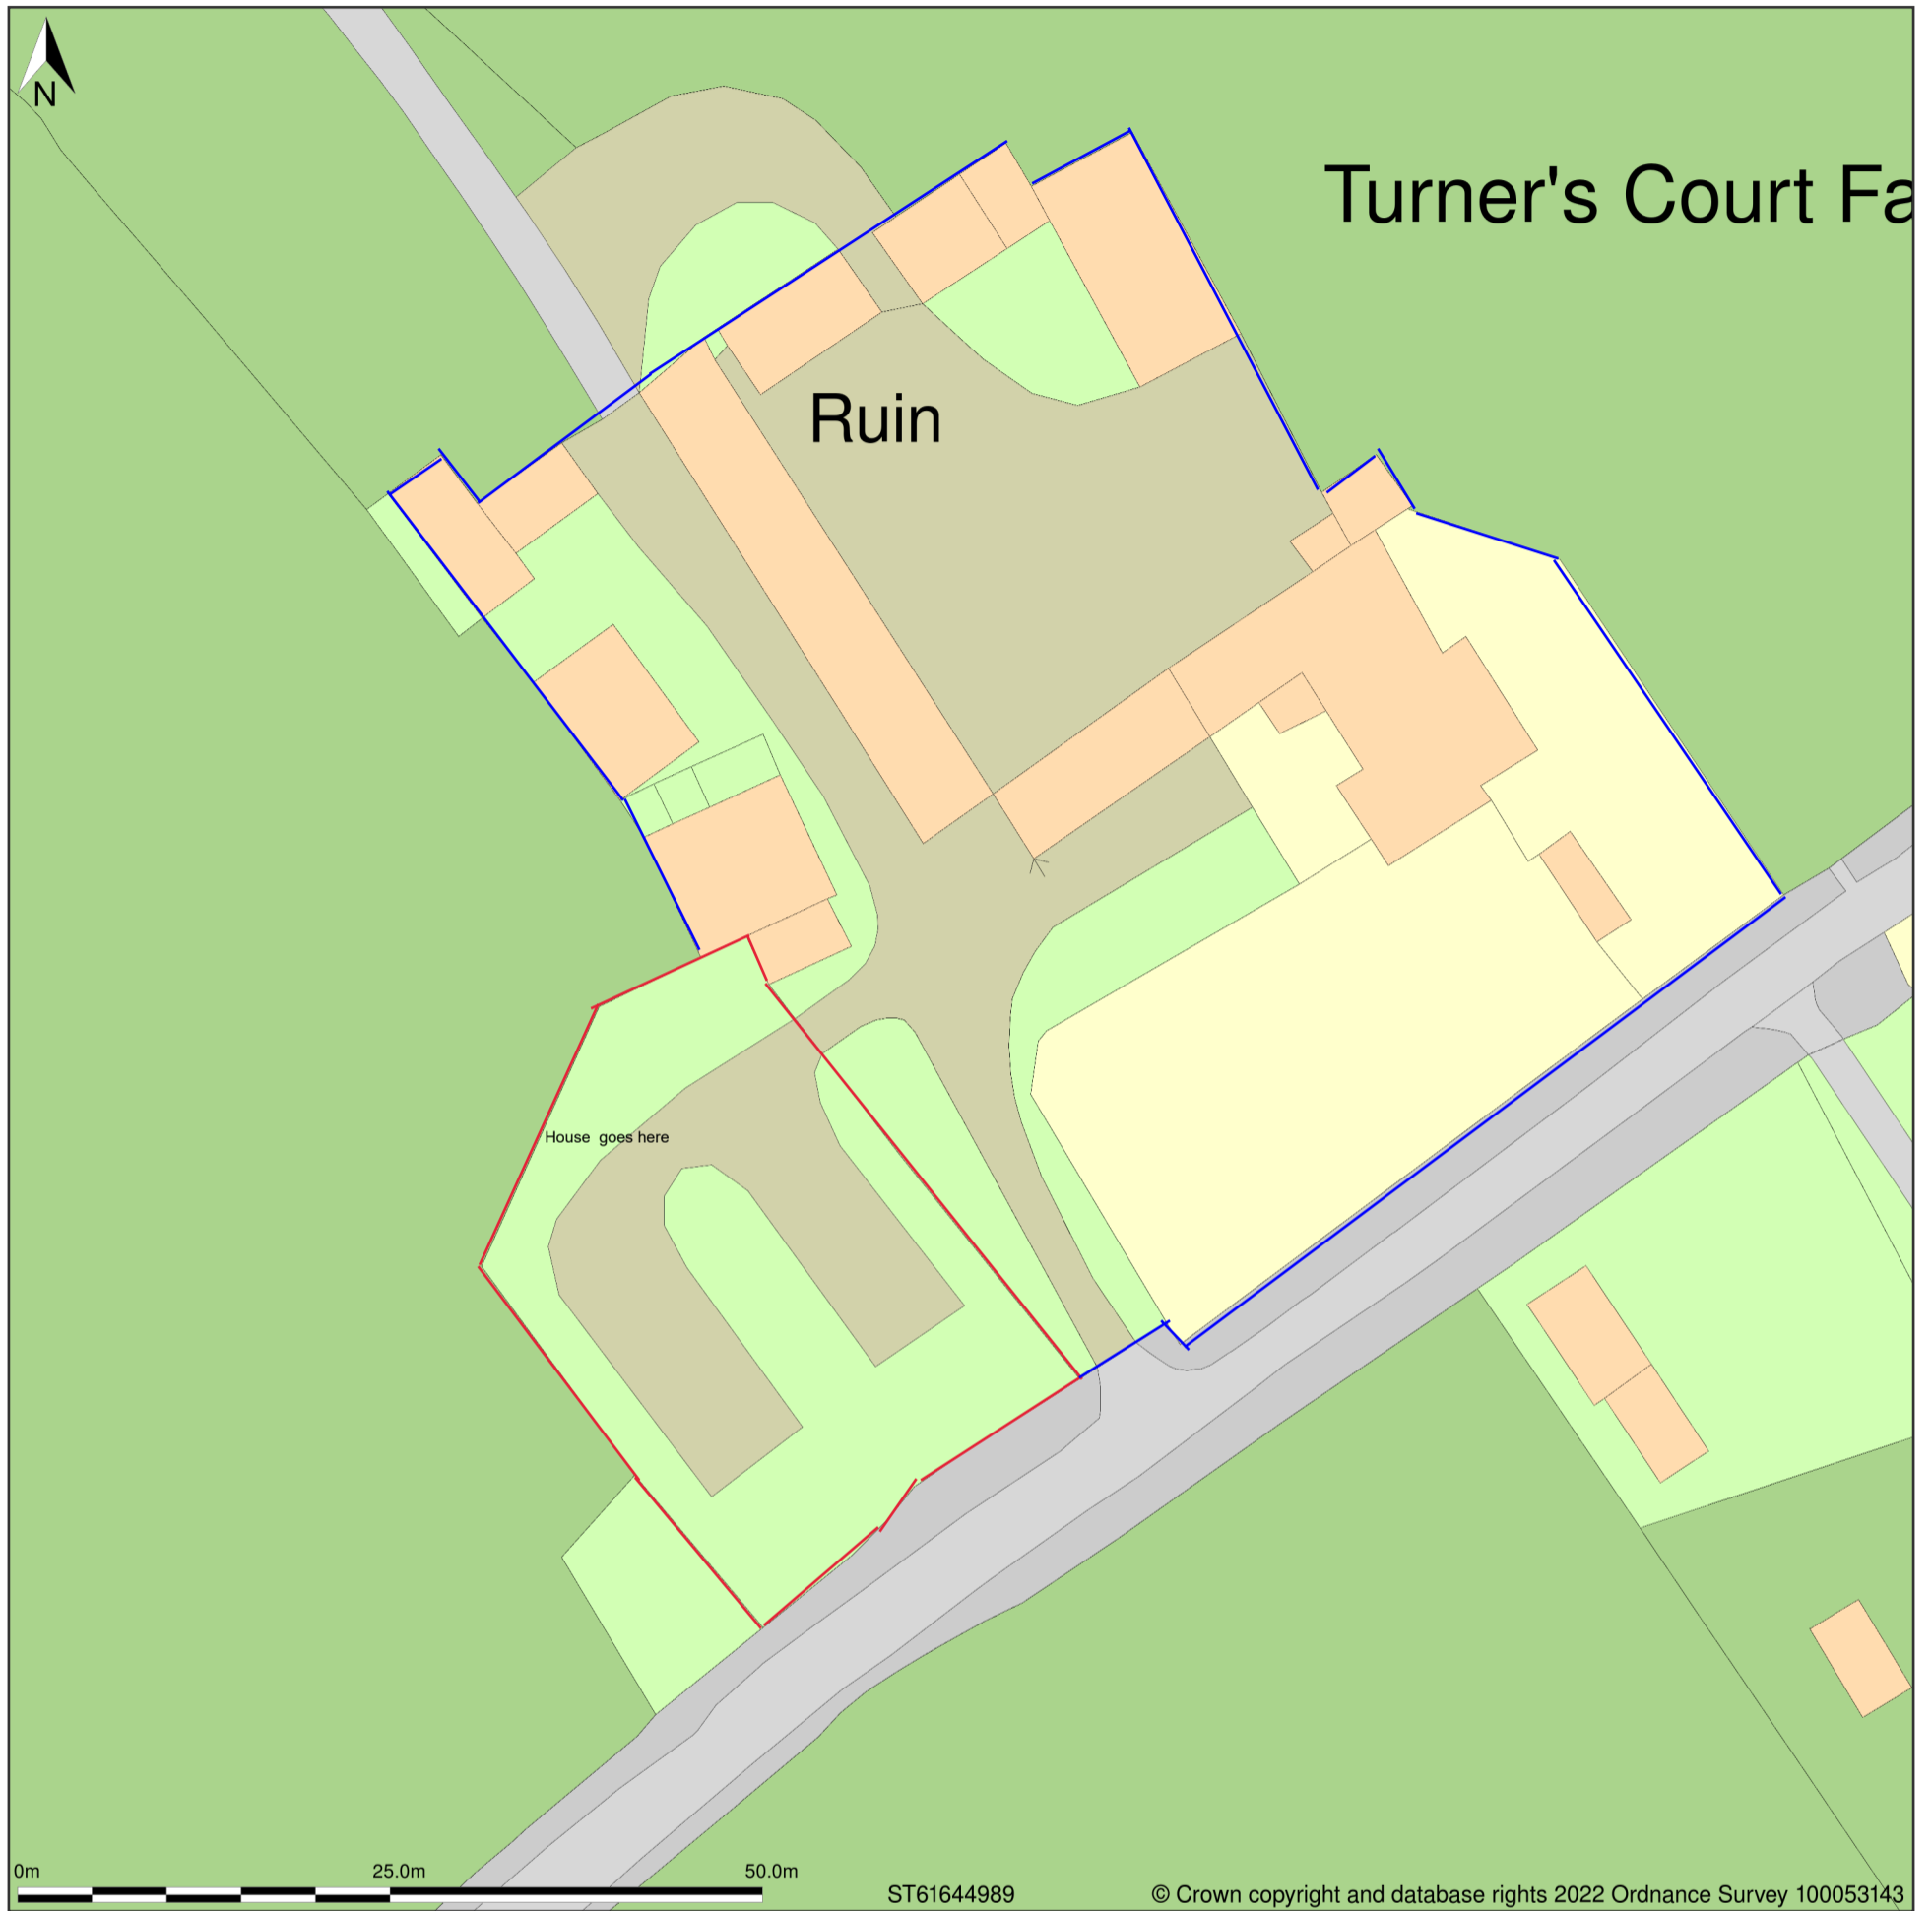

Turners Court Farm, Turners Court Lane, Binegar, Wells, Somerset, BA3 4UA

Block Plan shows area bounded by: 361584.0, 149827.5 361712.0, 149955.5 (at a scale of 1:500), OSGridRef: ST61644989. The representation of a road, track or path is no evidence of a right of way. The representation of features as lines is no evidence of a property boundary.

Produced on 24th Feb 2022 from the Ordnance Survey National Geographic Database and incorporating surveyed revision available at this date. Reproduction in whole or part is prohibited without the prior permission of Ordnance Survey. © Crown copyright 2022. Supplied by <https://www.buyaplan.co.uk> digital mapping a licensed Ordnance Survey partner (100053143). Unique plan reference: #00710522-1B6C5A