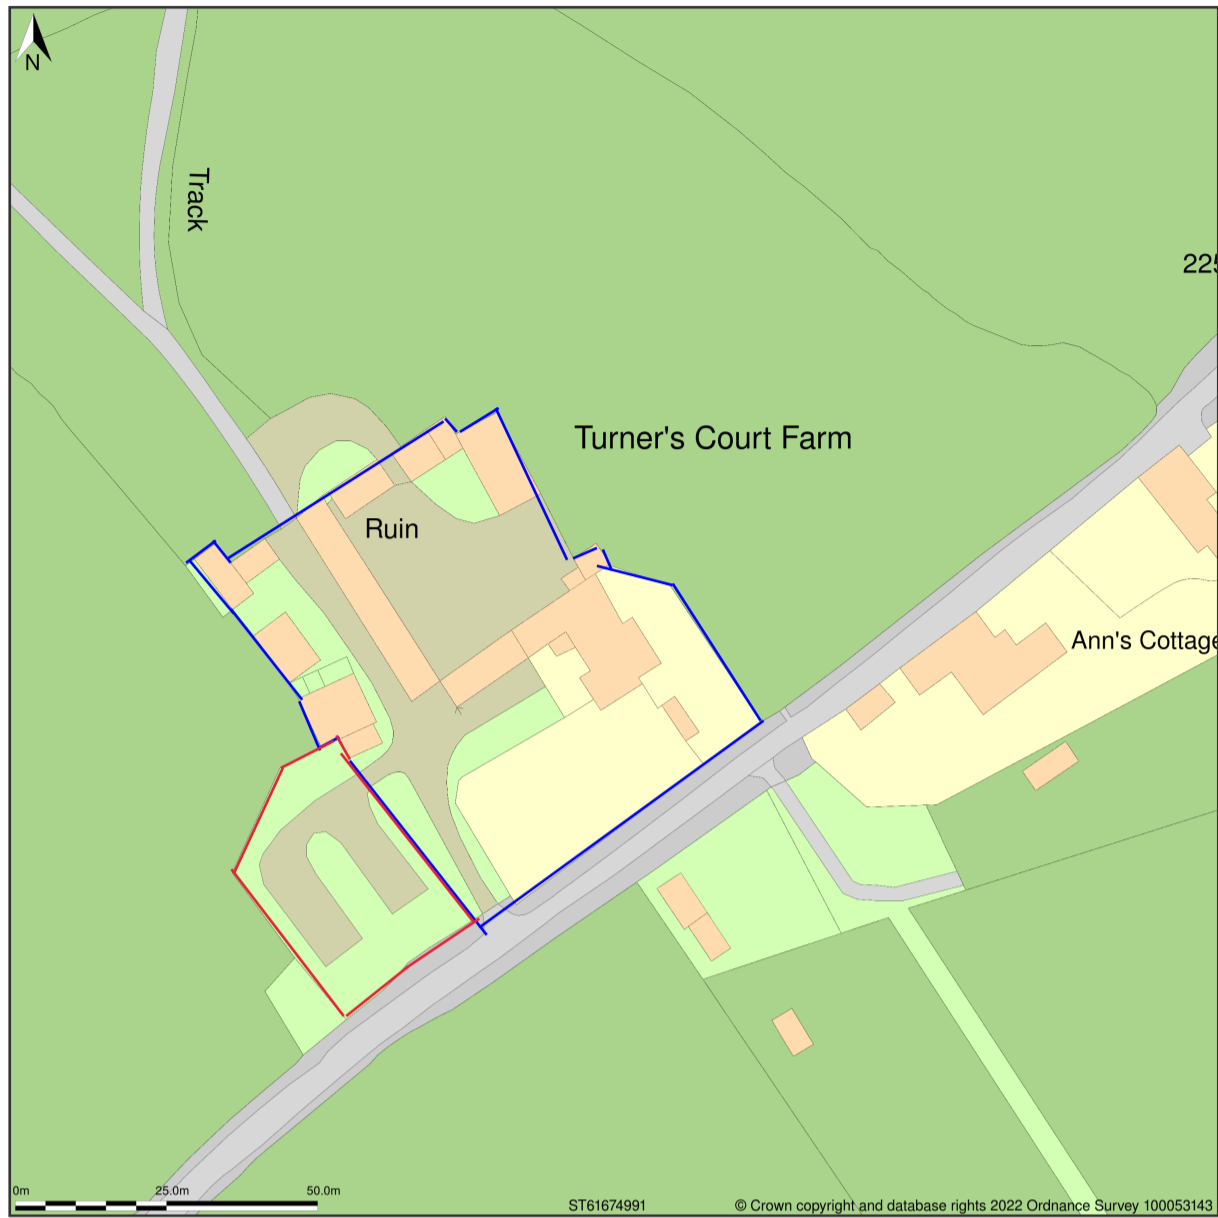

Turners Court Farm, Turners Court Lane, Binegar, Wells, Somerset, BA3 4UA

Site Plan A shows area bounded by: 361578.91, 149814.06 361778.91, 150014.06 (at a scale of 1:1250), OSGridRef: ST61674991. The representation of a road, track or path is no evidence of a right of way. The representation of features as lines is no evidence of a property boundary.

Produced on 24th Feb 2022 from the Ordnance Survey National Geographic Database and incorporating surveyed revision available at this date. Reproduction in whole or part is prohibited without the prior permission of Ordnance Survey. © Crown copyright 2022. Supplied by <https://www.buyaplan.co.uk> digital mapping a licensed Ordnance Survey partner (100053143). Unique plan reference: #00710521-E6E956