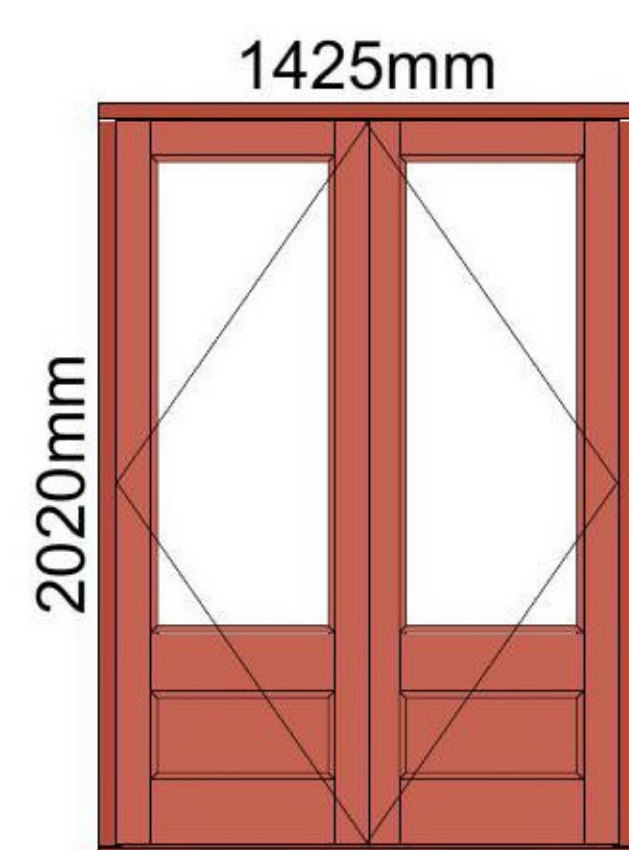

Carried Forward

Item (sizes)	Description	Qty	Unit Cost	Total Cost
<b>Brought Forward</b>				

**Opening direction for the above door.**  
Viewed from outside. Single door opens inwards, hinged on the left.

1

**Door**

Door & Frame £1200, Glass £294, Osmo Oil £324, Ironmongery £365  
92mm deep ovolo moulded frame with head drip and black draught seals. 60mm cill projection without cill horns. 56mm thick doors opening outwards. Rebated for 14mm double glazing with ovolo beading. 600mm from bottom of door to top of midrail.  
Ironmongery; To pre hang the above pair of doors in the workshop. Plus supply and fit 6 no. grade 13 zinc hinges, a secure by design 5 point espagnollette lock with a Euro cylinder and one pair of BLACK ANTIQUE door handles.  
Timber; Utile (Hardwood)  
Glass; 14mm clear Toughened Units 4/6/4, Low E, Argon gas, Low Iron, Warm edge spacer bar. (factory glazed).  
Finish; To brush apply 2 coats of "OSMO" 425 oak uv protection oil.  
99.57 kgs

**NOTES:**

Diagrams of windows, doors and frames indicate style viewed from the outside and do not reflect size. point of arrow denotes hinge position.

**Made-to-measure - your design at the right price**