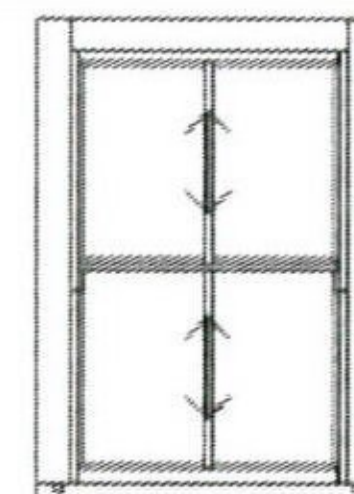

Pronto Joinery Ltd

Bespoke Timber Window & Door Manufacturers
Dog Lane, Horsford, Norwich, NR10 3DH

Established 1975

sales@prontojoinery.co.uk Telephone: 01603 890239 www.prontojoinery.co.uk

Joe Birley
146 Bunwell Street
Bunwell
Norwich
NR16 1QY

QUOTATION - Quote A

Reference	Painted front door / Oiled back door
Quotation Number	V1383H R2H
Date of Quotation	1 December 2021
Validity	14 days

Quote A

Dear Joe,

Thank you for your enquiry; I have pleasure in pricing the following joinery items as below:
Please read and check all details are correct before placing your order.

A deposit of 35% is required to confirm the order. Kindly note, on orders over £3000 a further stage payment of 35% will be due 4 weeks from the order date with the remaining balance payable upon collection or prior to delivery.

Prices quoted are for supply only, Pronto Joinery do not install.

Item (sizes)	Description	Qty	Unit Cost	Total Cost
	Door Door & Frame £903, Paint £448, Ironmongery £365 92mm deep ovolo moulded frame with flush head and black draught seals. 85mm cill projection without cill horns. 56mm thick door opening inwards with door drip. Flat panelling on the outside with vertical quirks, flat panelling with no moulding on the inside. Ironmongery; To pre hang the above door in the workshop. Plus supply and fit 3 no. grade 13 zinc hinges, a secure by design 3 point espagnollette lock with a Euro cylinder and one pair of BLACK ANTIQUE door handles. Timber; Softwood engineered frame and Hemlock door(s). with Utile-Hardwood cill Paint; To factory spray finish with RAL9010 PURE WHITE 60.55 kgs			

Carried Forward