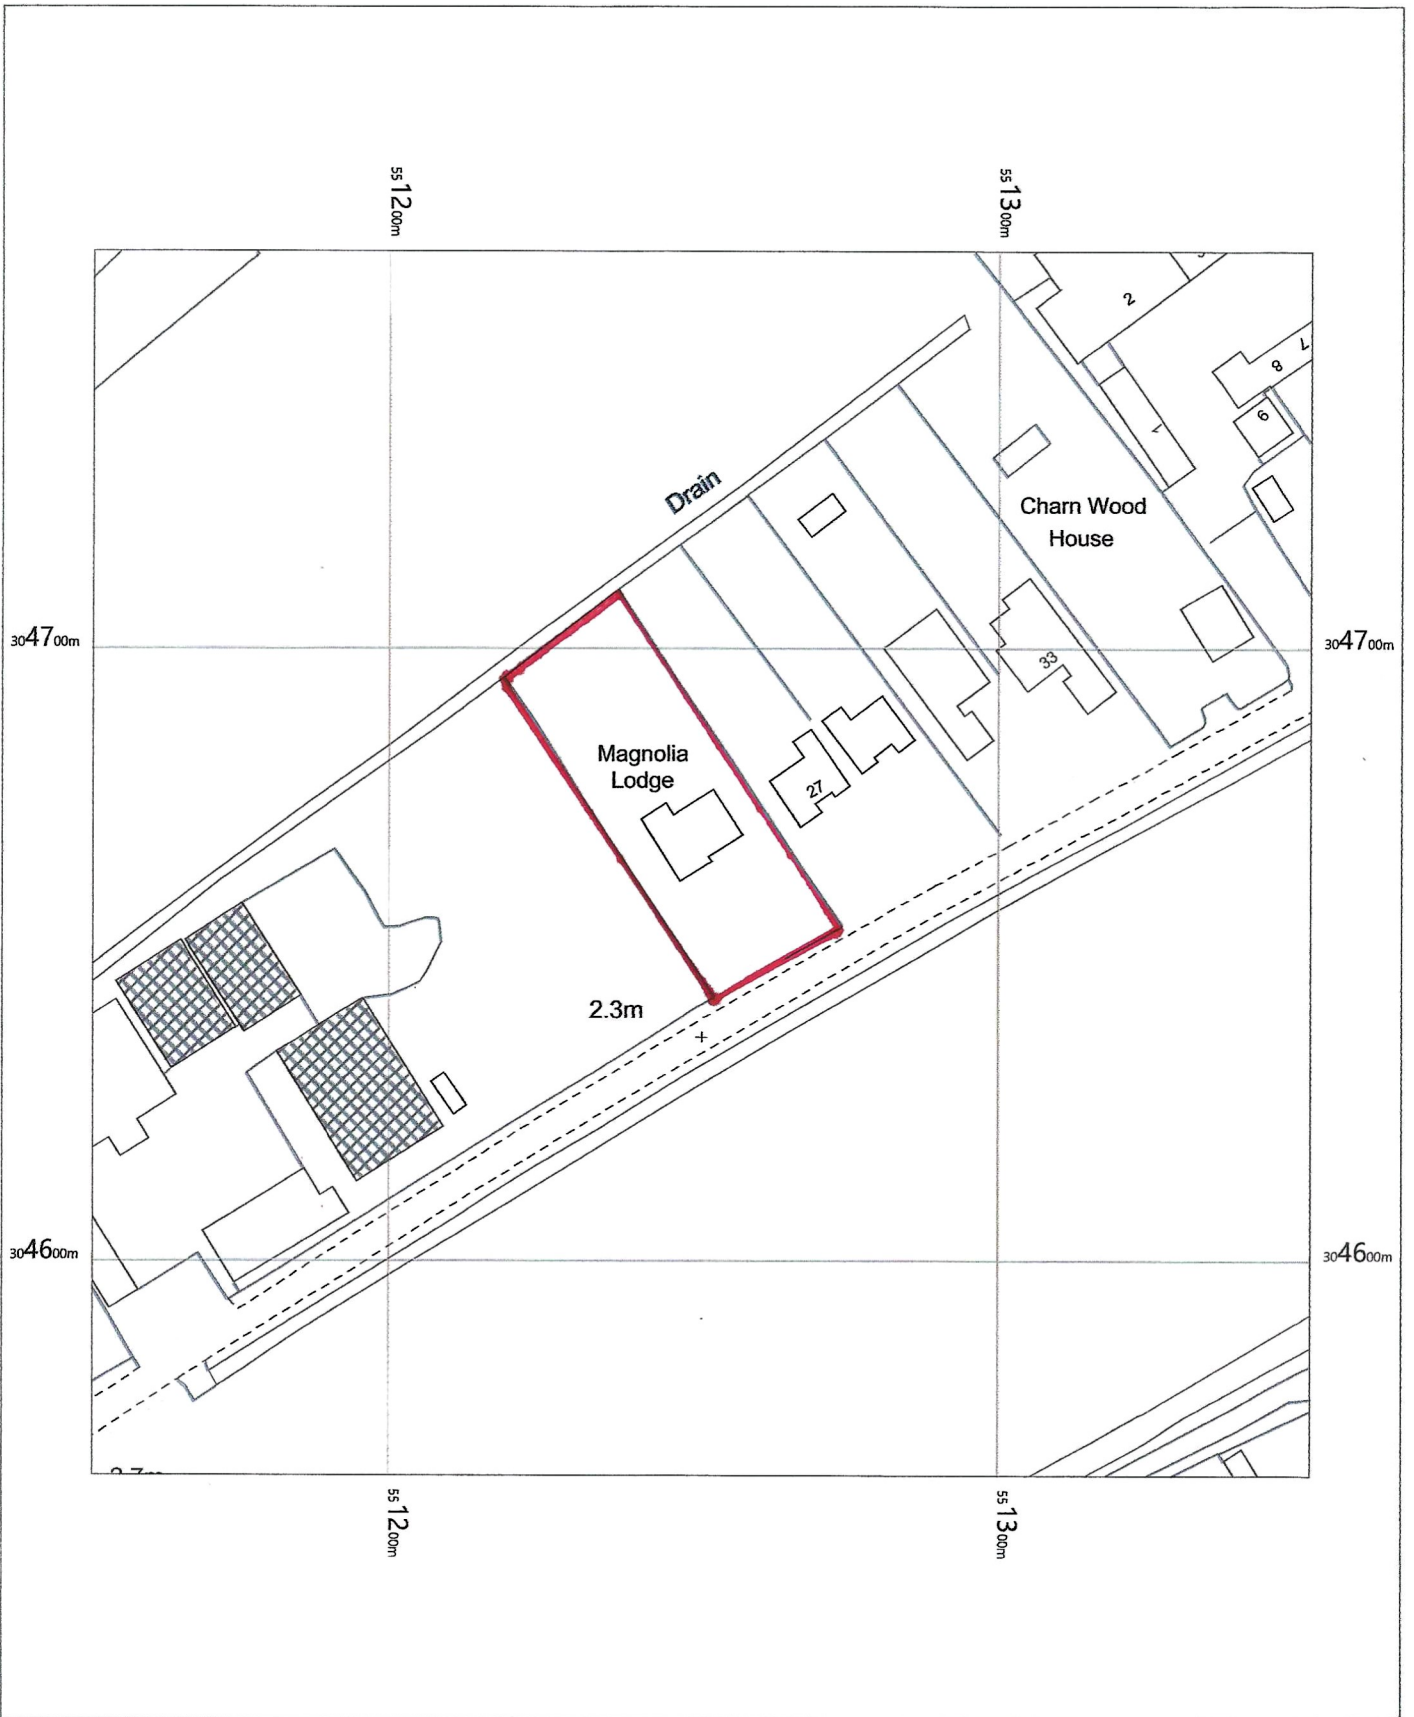

Magnolia Lodge, Hall Road

OS MasterMap 1250/2500/10000 scale
Monday, March 28, 2022, ID: BLJT-01028675