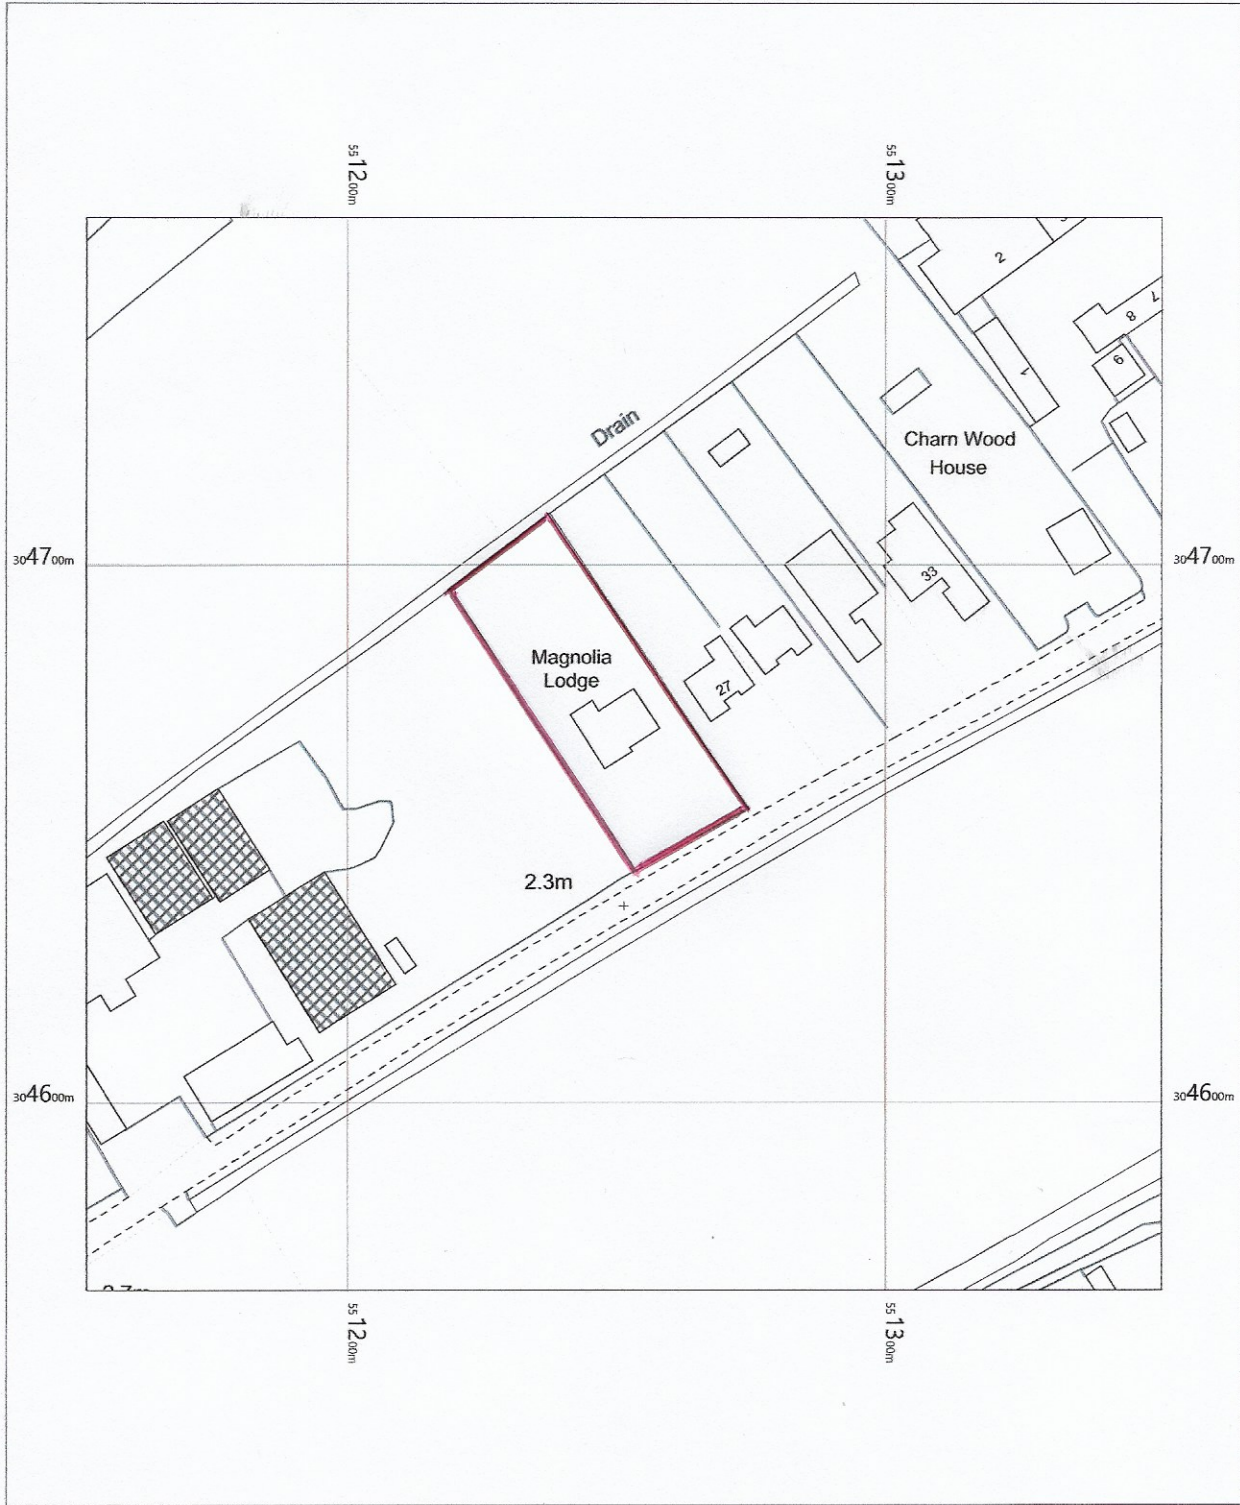

Magnolia Lodge, Hall Road

OS MasterMap 1250/2500/10000 scale
Monday, March 28, 2022, ID: BLJT-01028675
www.planningapplicationmaps.co.uk
1:1250 scale print at A4, Centre: 551251 E, 304665 N
©Crown Copyright Ordnance Survey. Licence no. 100051661