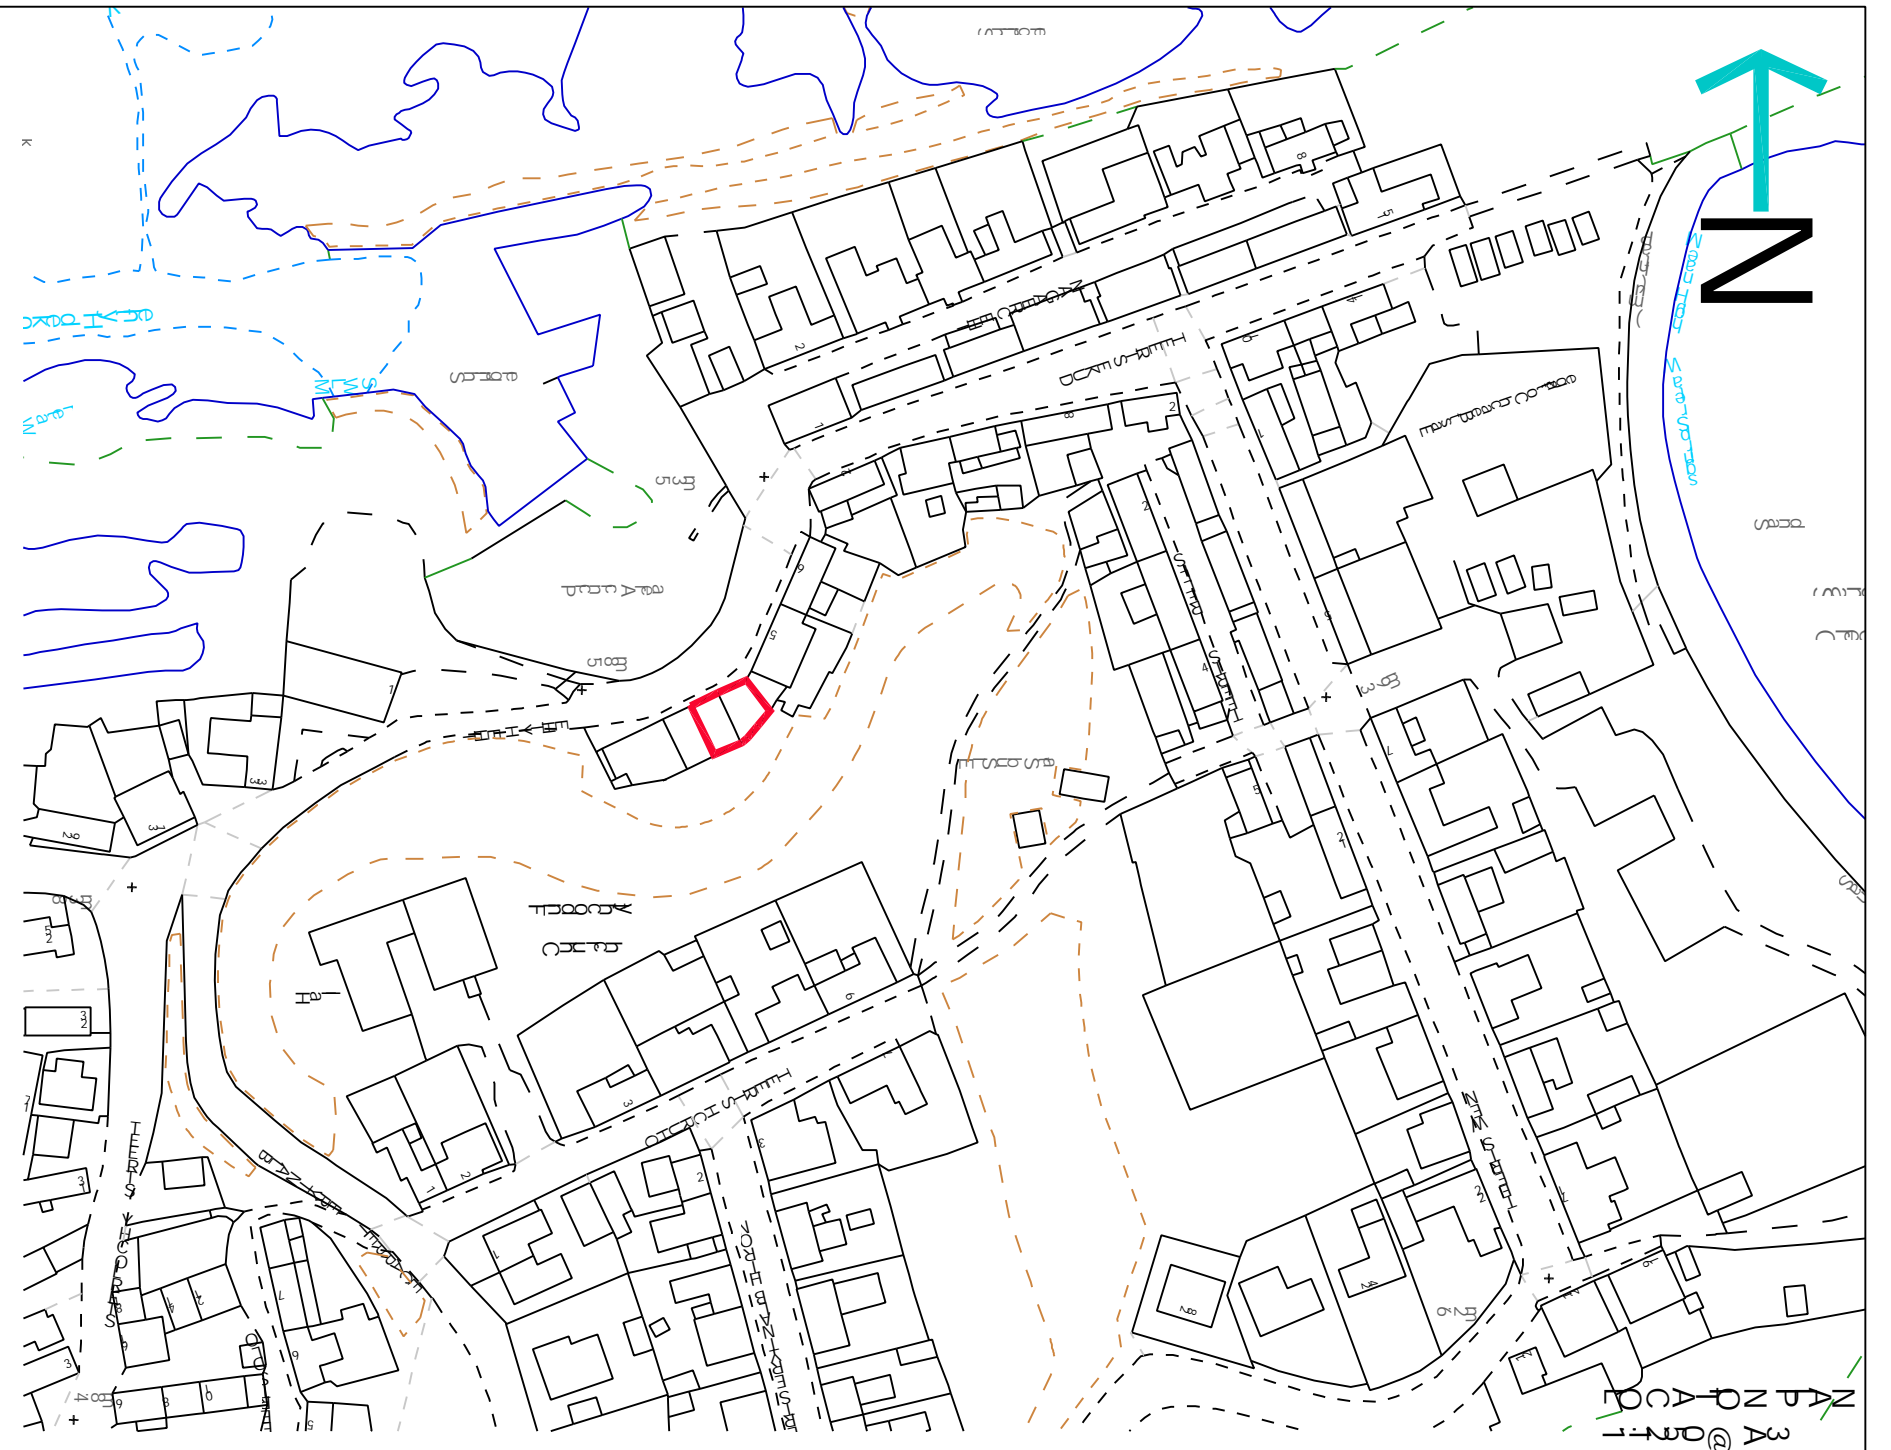

3A @ 001  
ZAP NA VCCU

3A @ 001  
ZAP NA VCCU

3A @ 001  
ZAP NA VCCU

REV.	DATE	DESCRIPTION
CLIENT :	MR & MRS CRAIG	
PROJECT :	REPLACEMENT WINDOWS & EXTENSION 3 The Hythe	
TITLE :	SITE & LOCATION PLANS	
 <b>KATRINA DENHOLM</b> ARCHITECT		
ORIG. SIZE: A3	DRAWING No. :	SHEET No. :
SCALE: 1:100	KHD-A1444-P-01-001	1 of 1