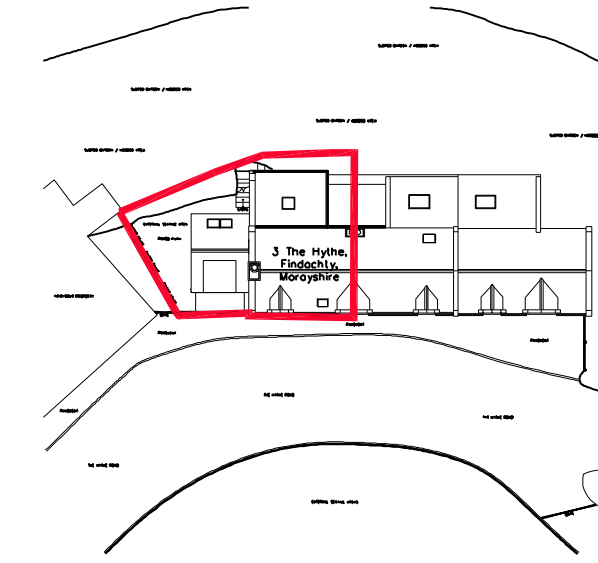

3A @ 001  
ZAP NA VCCU

3A @ 001  
ZAP NA VCCU

3A @ 001  
ZAP NA VCCU

REV.	DATE	DESCRIPTION
CLIENT :	MR & MRS CRAIG	
PROJECT :	REPLACEMENT WINDOWS & EXTENSION 3 The Hythe	
TITLE :	SITE & LOCATION PLANS	
 <b>KATRINA DENHOLM</b> ARCHITECT		
ORIG. SIZE: A3	DRAWING No. :	SHEET No. :
SCALE: 1:100	KHD-A1444-P-01-001	1 of 1