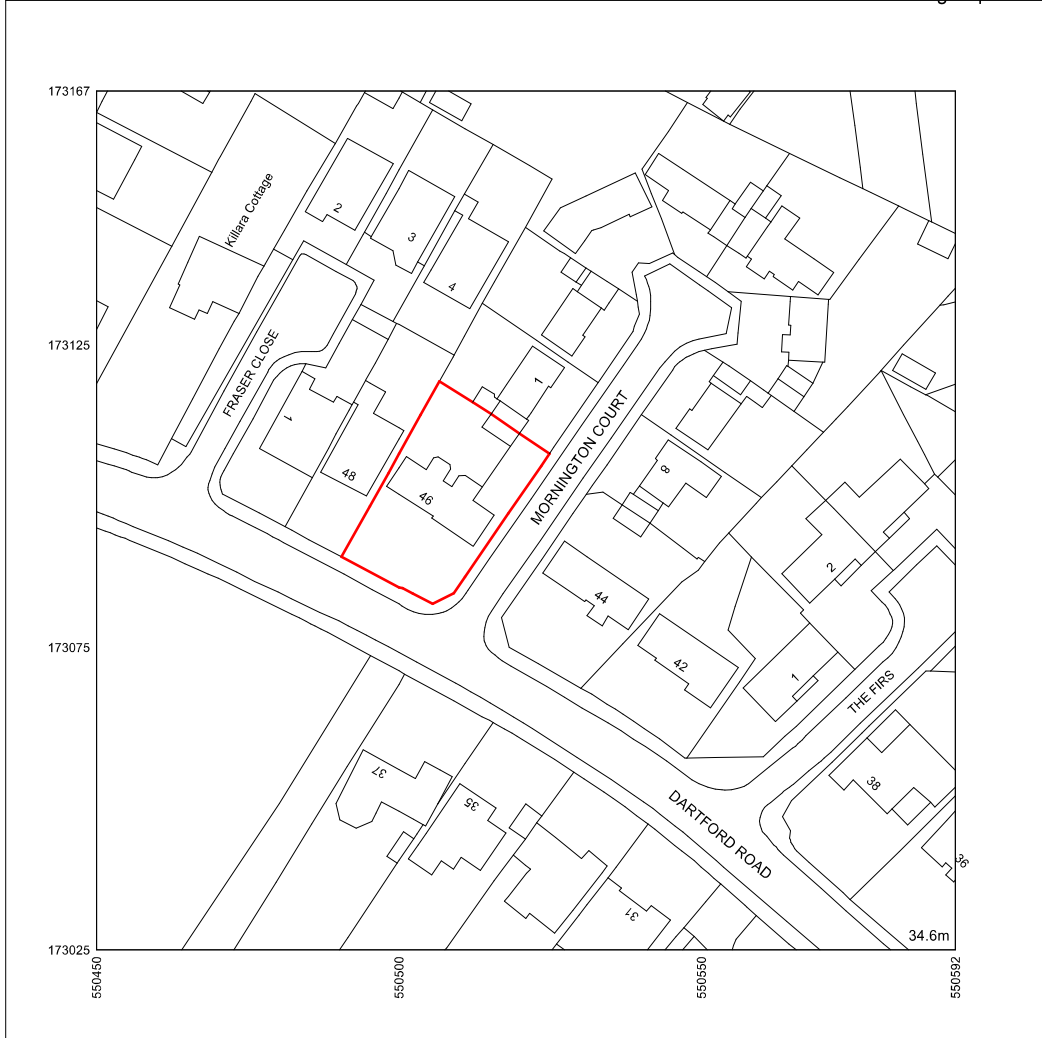

46 Dartford Road Bexley Kent DA5 2AT

01856 898 022
www.UKPlanningMaps.com

SCALE 1:1250
METRES