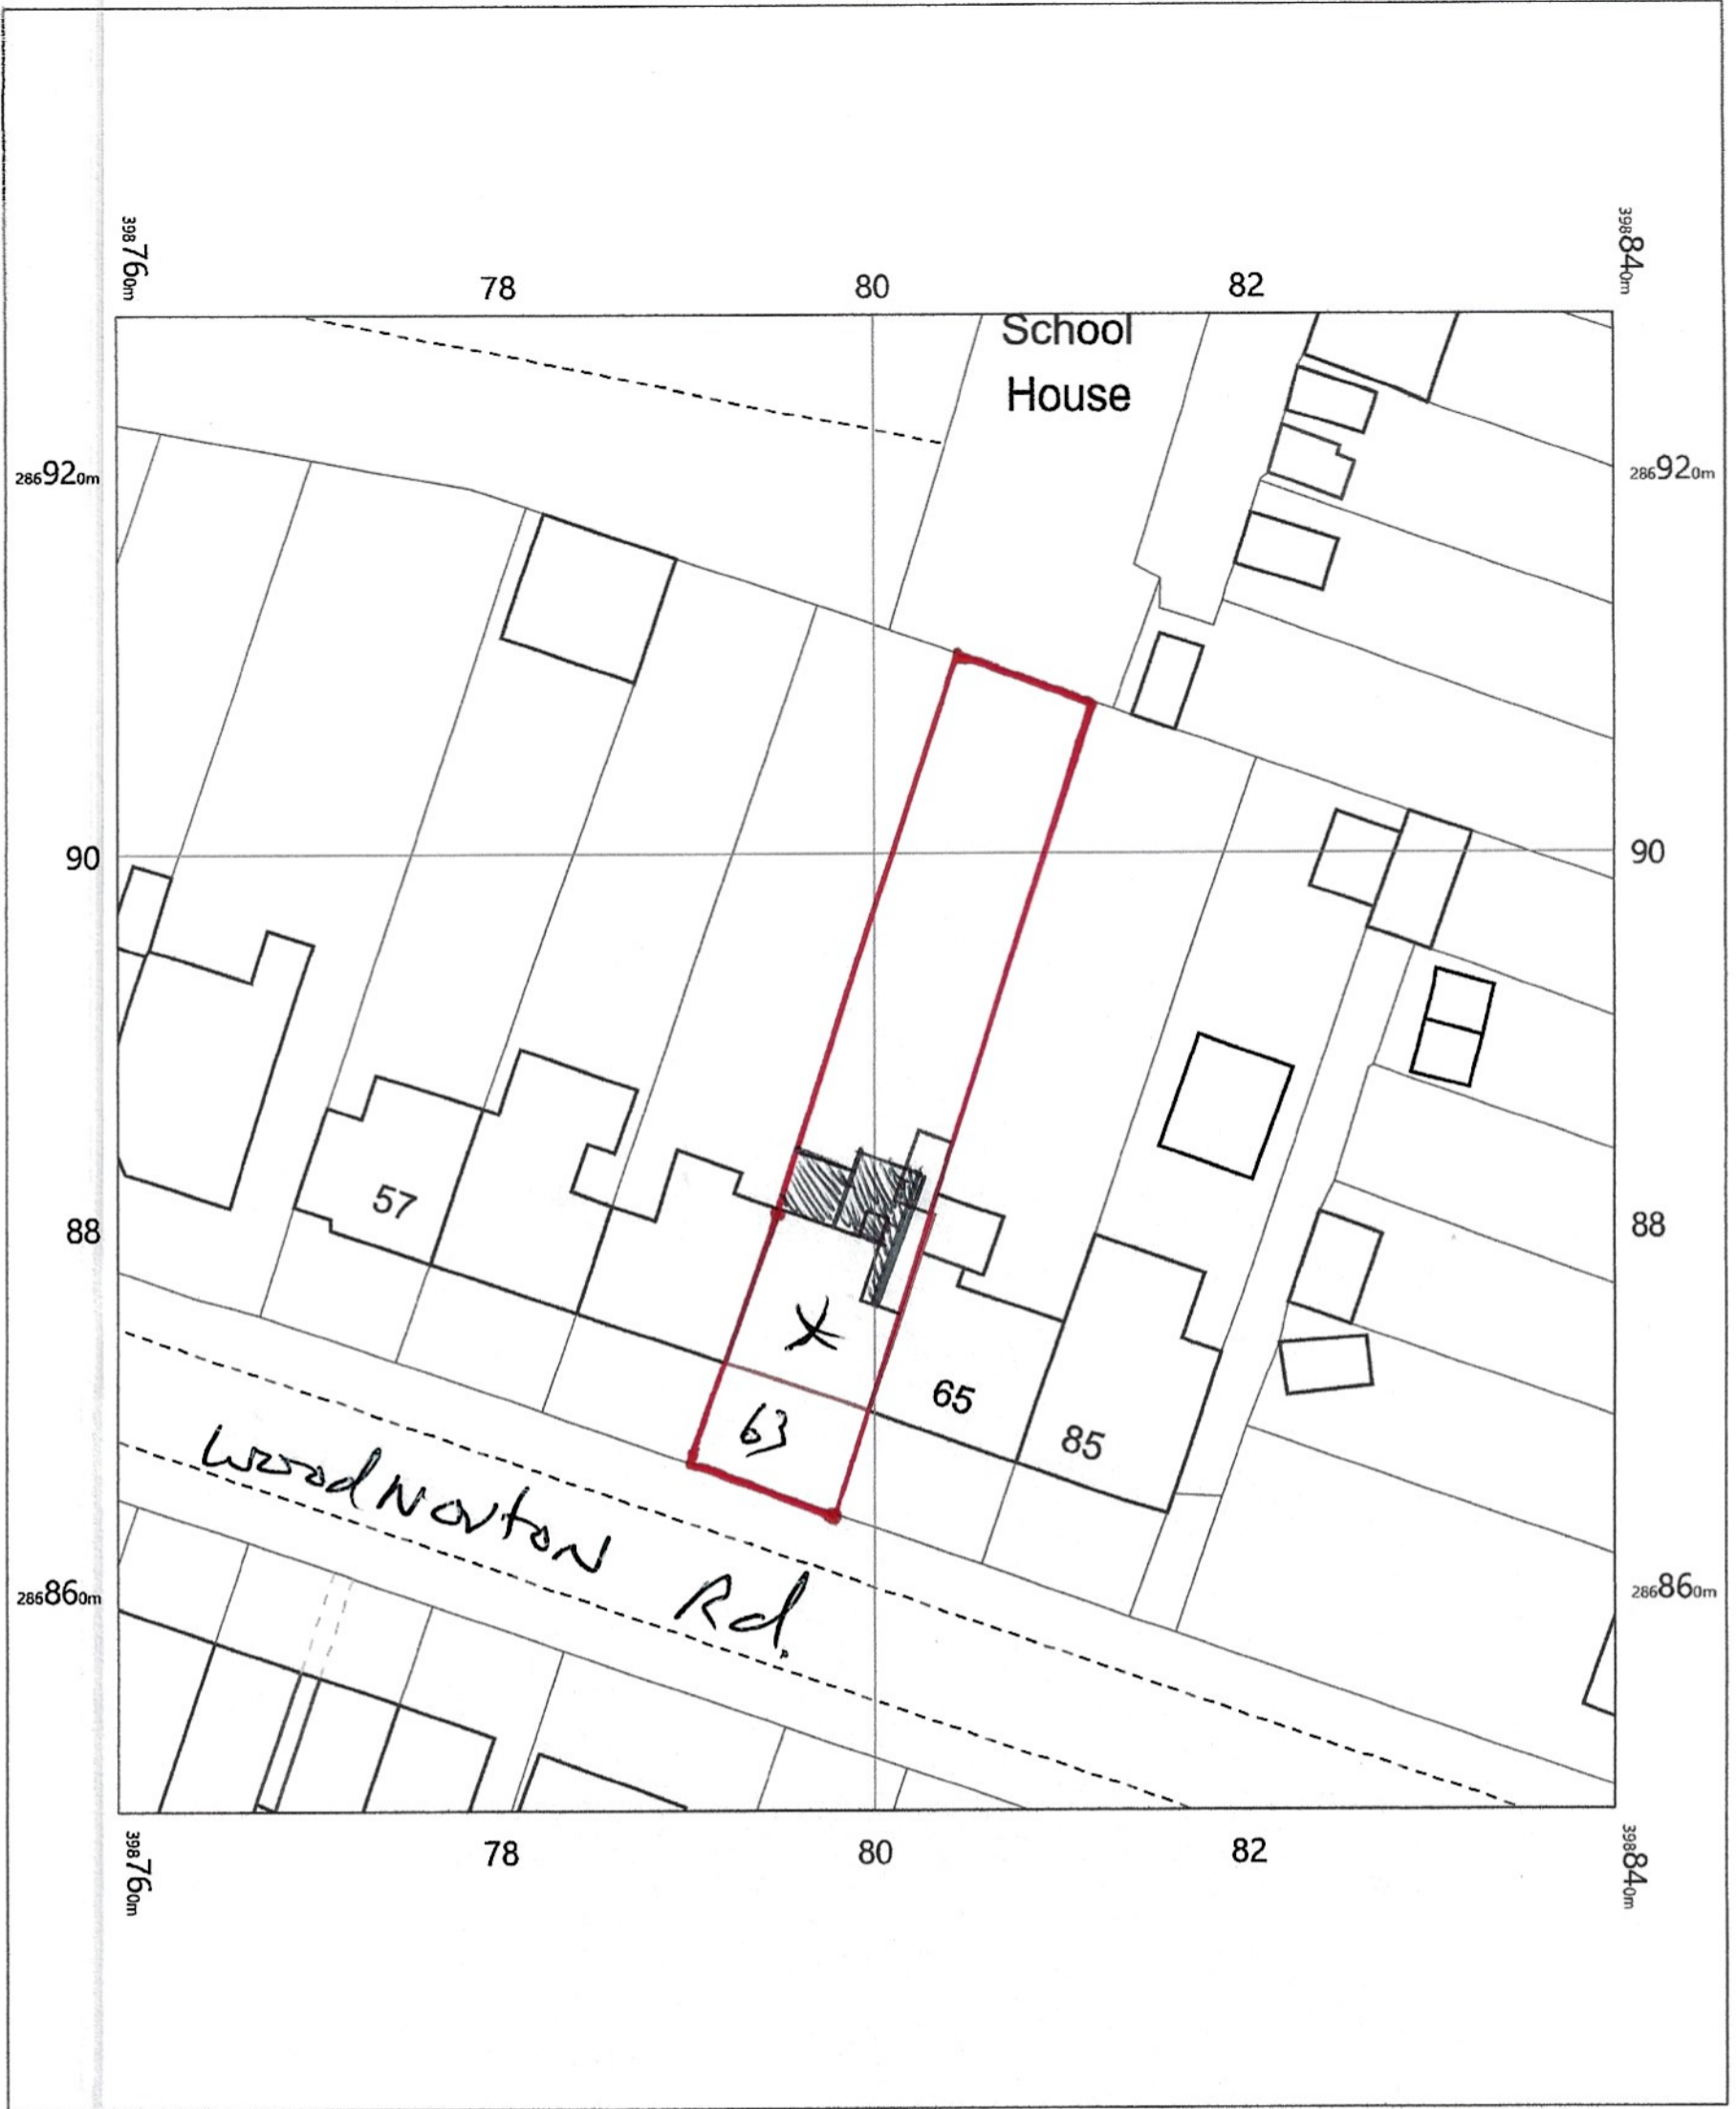

63 Woodnorton Road, B65 0QZ

63 Woodnorton Road,
Rowley Regis,
Sandwell
B65 0QZ

OS MasterMap 1250/2500/10000 scale
Sunday, April 24, 2022, ID: MPMBW-01033899
www.blackwellmapping.co.uk

1:500 scale print at A4, Centre: 398800 E, 286889 N

©Crown Copyright Ordnance Survey. Licence no. 100041041

BLACKWELL'S
MAPPING SERVICES
PERSONAL & PROFESSIONAL MAPPING
www.blackwellmapping.co.uk

TEL: 0800 151 2612
maps@blackwell.co.uk