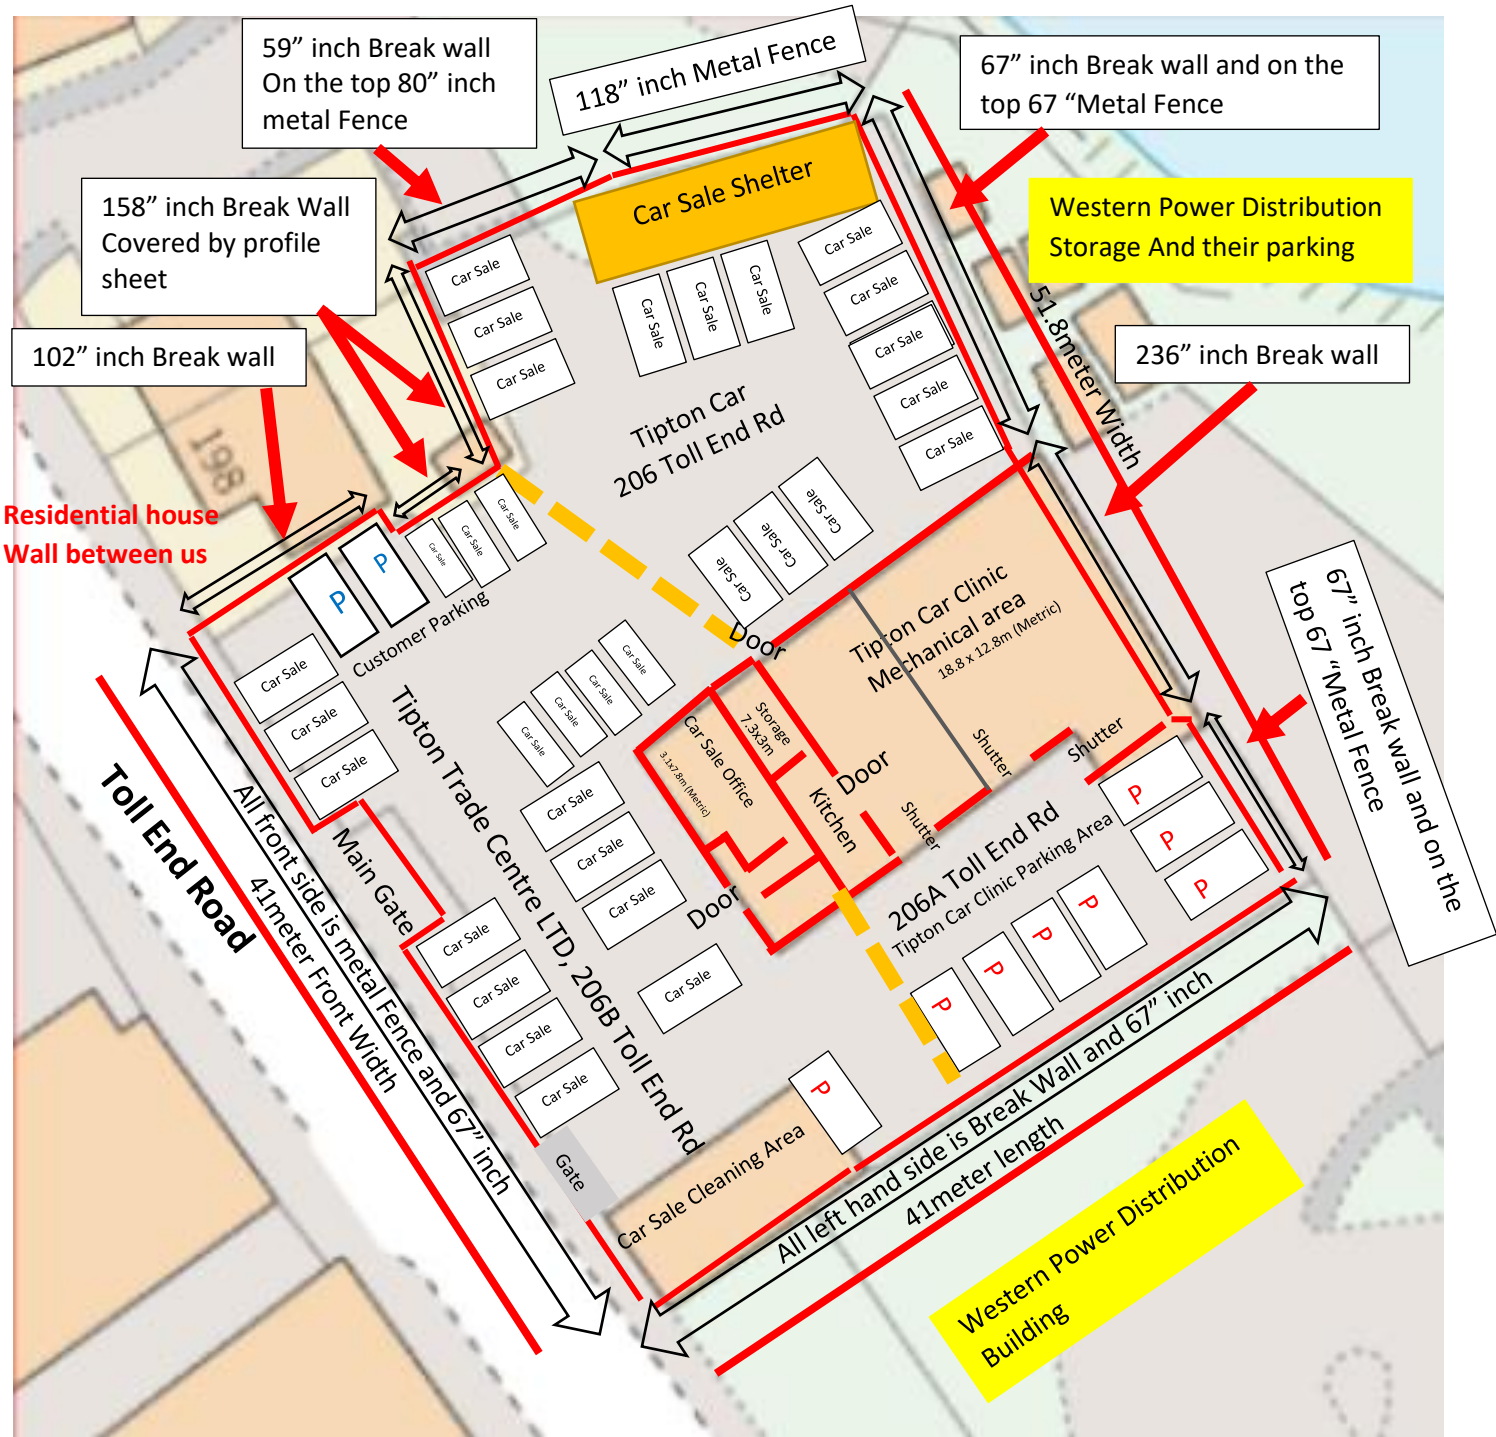

Planning Pack 1:500 Scale

Site full Address: 206 Toll End Road, Tipton, DY4 0HF

1. Terms used in this plan

- The red line is the site fence and wall
- The Yellow zebra line is between shareholders
- The blue "P" stand for Customer parking
- The Red "P" stands for Tipton Car Clinic Parking
- "Car Sale" stands for the car are for sale