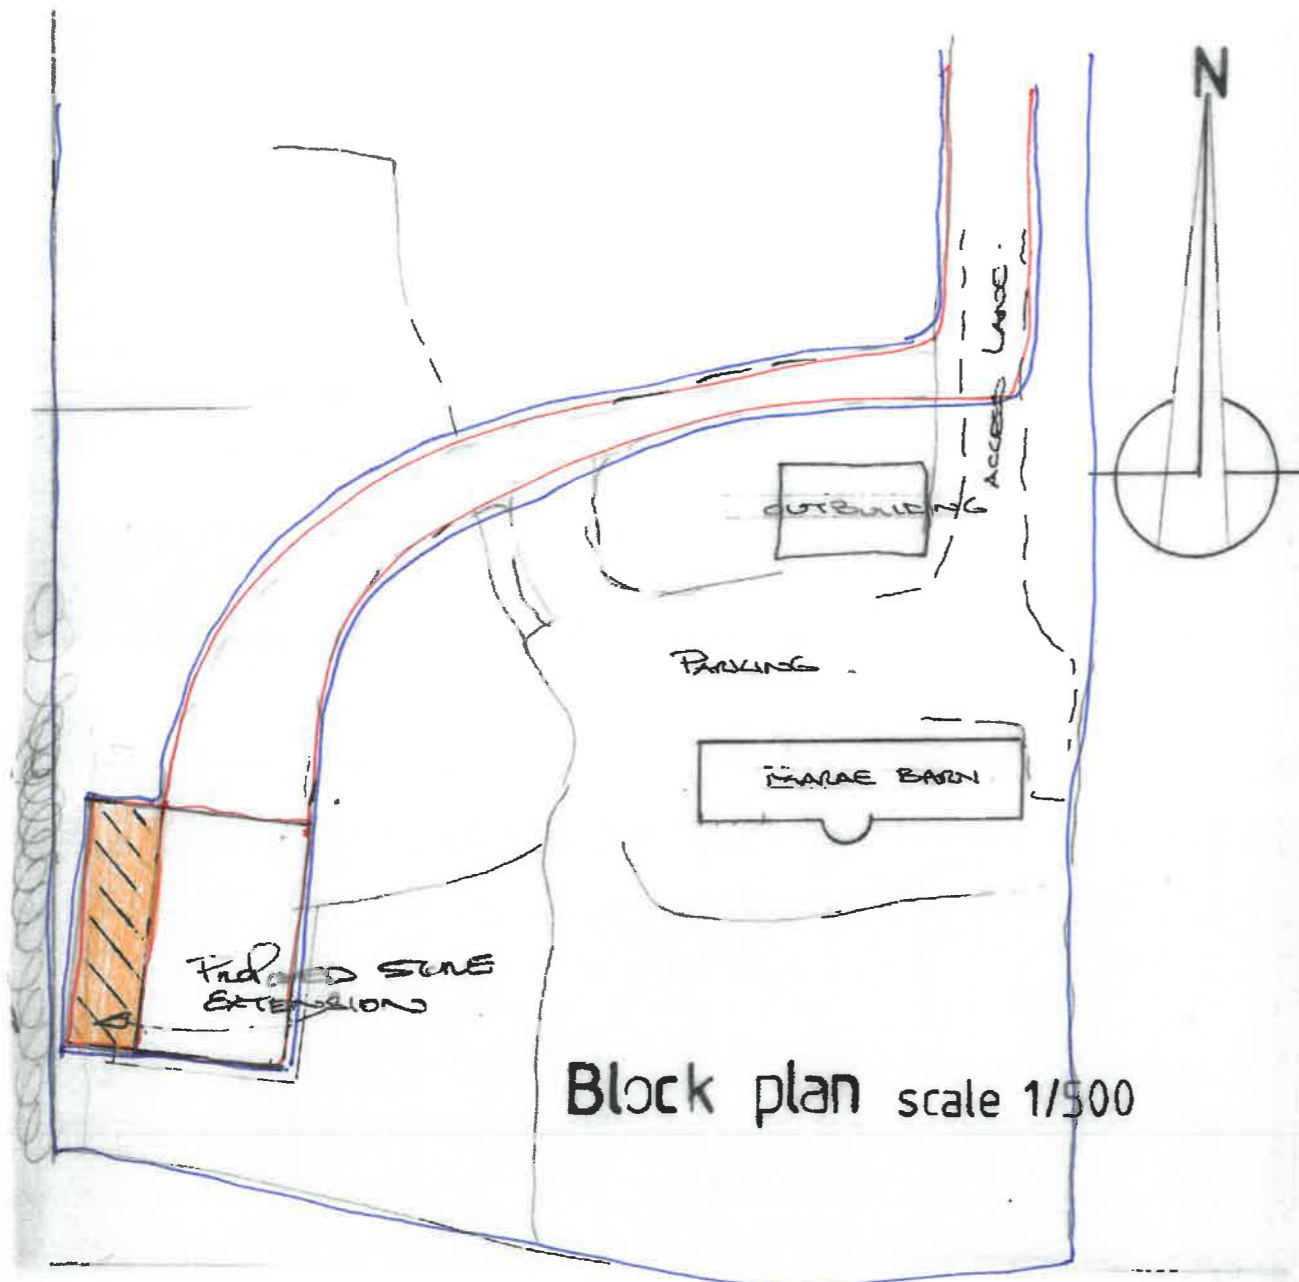

East existing

South existing

Block plan scale 1/500

Mr & Mrs Yung
Marae Barn
St Germans

Proposed
extended store
scale 1/100 March 2020

23/3/2022 TIME & DATE UPDATED

3886/2

THE OLD CHAPEL
CHAPEL ROW
WIDE GATES
LOOE
CORNWALL
PL13 1QB
TEL: 01583 248748
FAX: 01583 248739
E-MAIL:
AD@ANDTHDESIGN.CO.UK
WWW:
ANDTHDESIGN.CO.UK