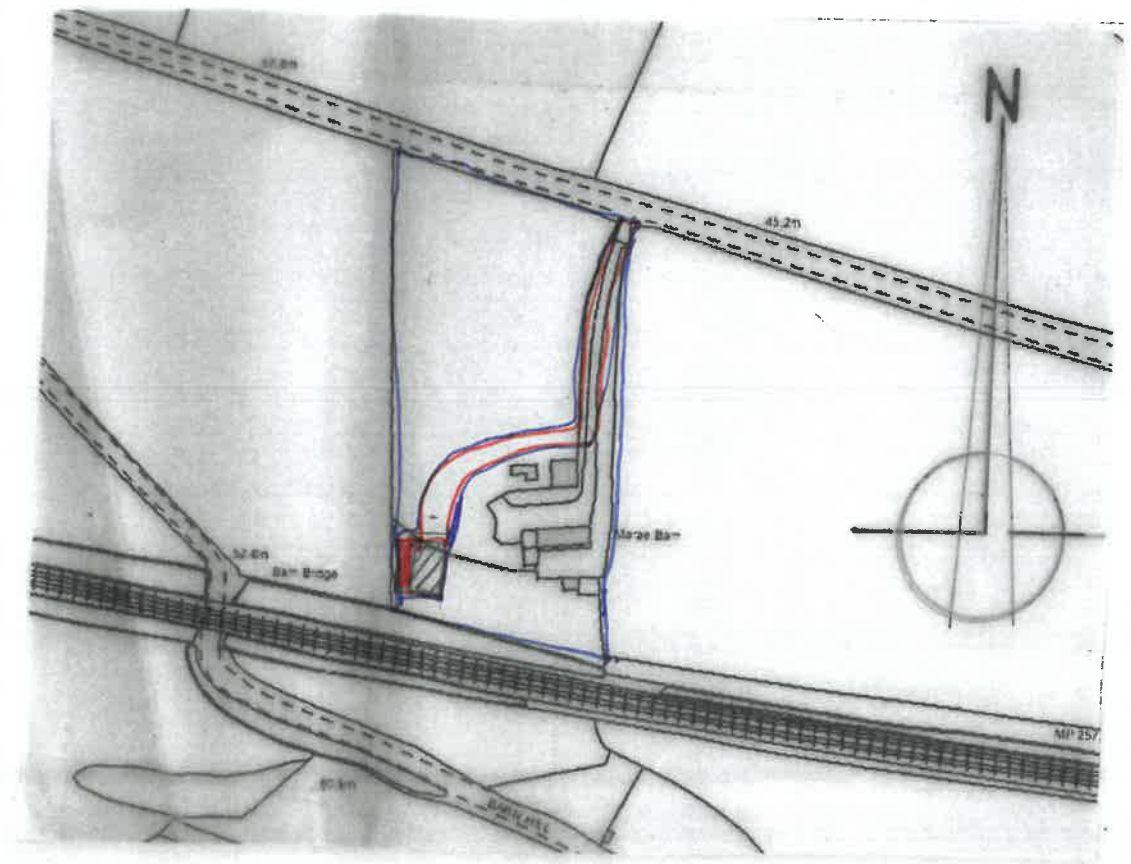

North existing

West existing

Floor plan existing

Location plan

Mr & Mrs Yung
 Marae Barn
 St Germans
 Proposed
 extended store

scale 1/100

March 2020

23/3/2022 TILE & DPC
 UPDATED
 27/4/2020 F.F.L. ADDED

3886/1^{A B}

THE OLD CHAPEL
 CHAPEL ROW
 WIDE GATES
 LOOP
 CORNWALL
 PL13 1QB

TEL: 01583 240748

FAX: 01583 240939

E-MAIL:
 ADMIN@AHTDESIGN.CO.UK

WWW:
 AHTDESIGN.CO.UK