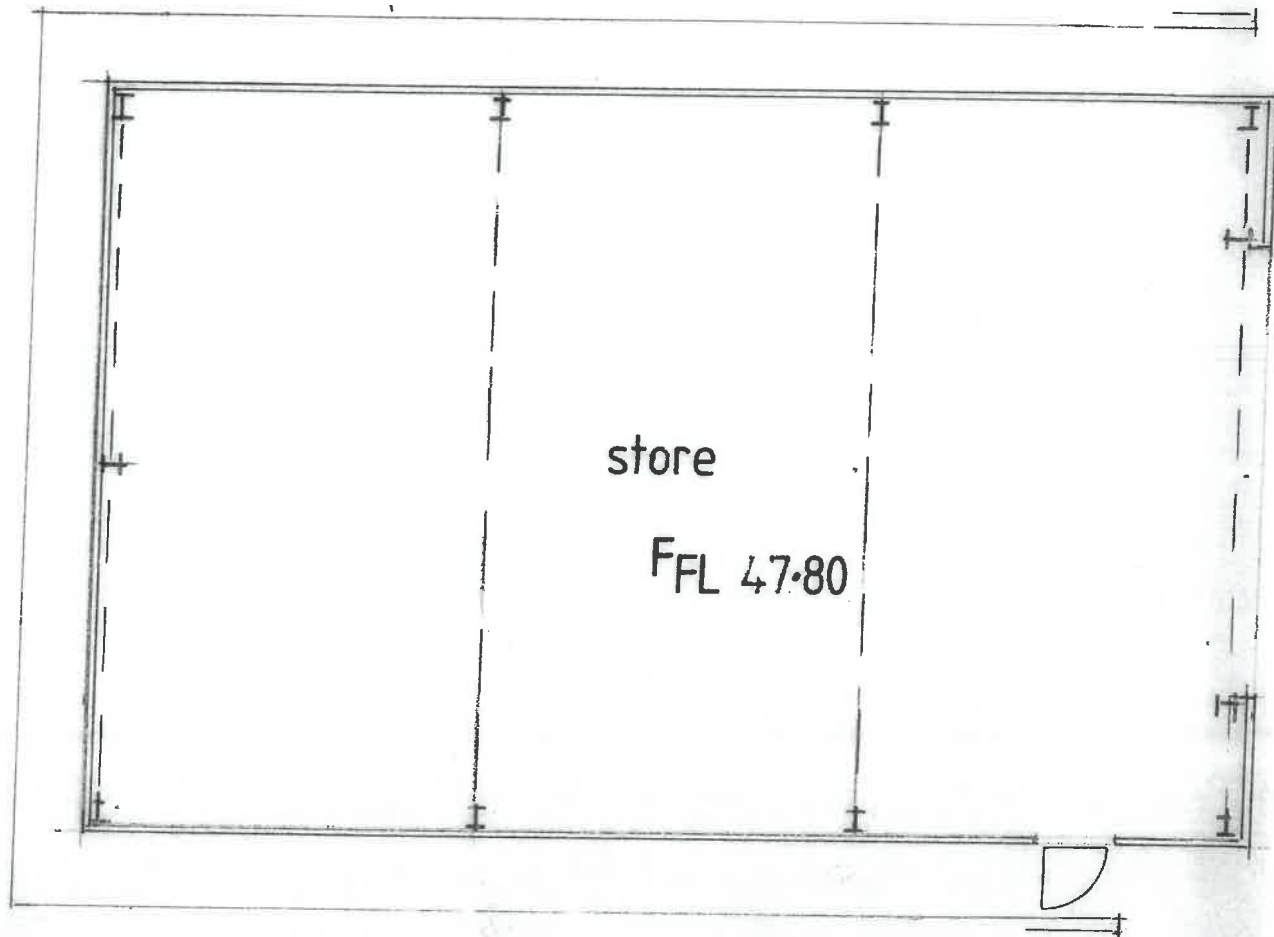

North existing

West existing

Floor plan existing

Location plan

Mr & Mrs Yung
 Marae Barn
 St Germans
 Proposed
 extended store

scale 1/100

March 2020

23/3/2022 TILE & DPC
 UPDATED
 27/4/2020 F.F.L. ADDED