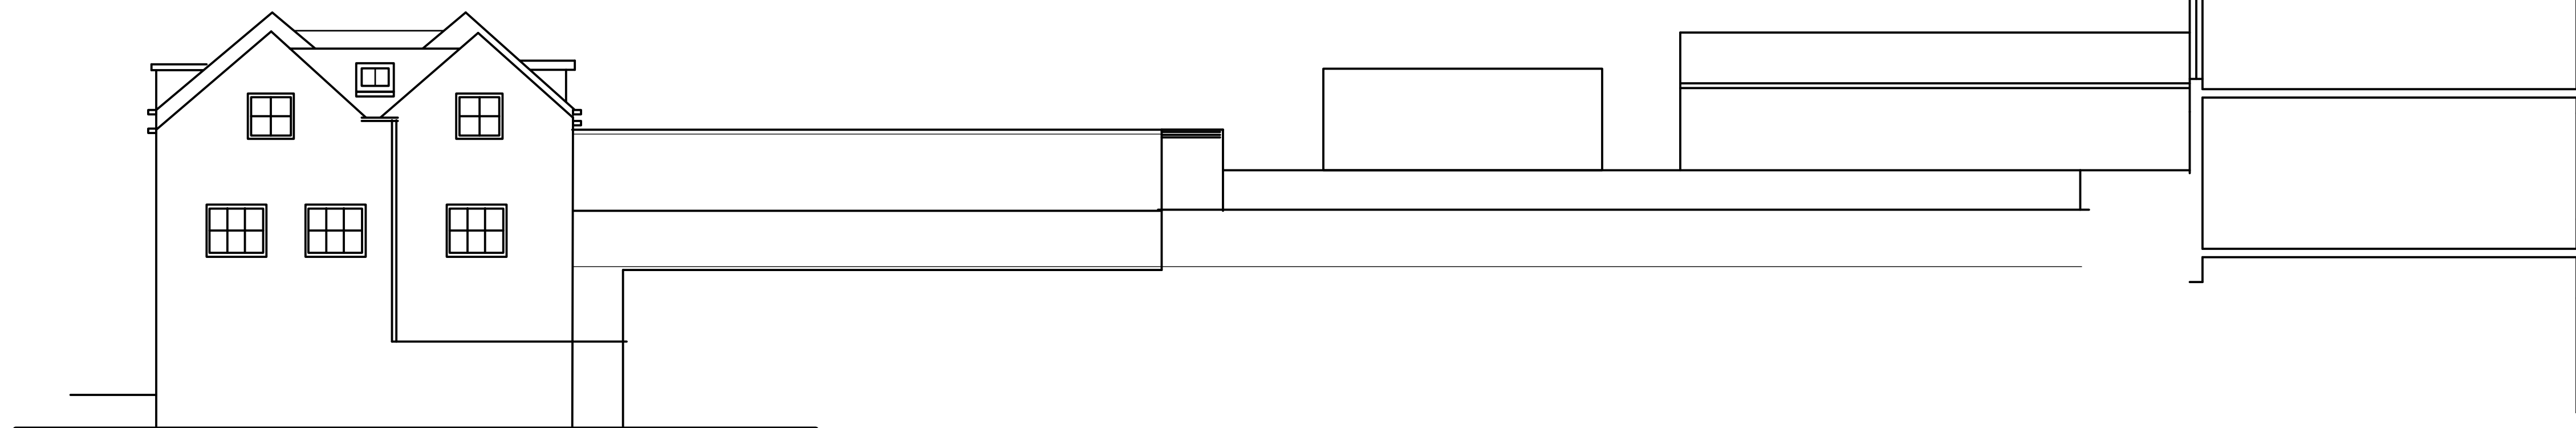

existing north elevation

existing south elevation

melanie  
dearing  
architects

existing bedford street elevation

existing inner back elevation

scale  
1/100 @ A1  
1/200 @ A3

EXISTING  
ELEVATIONS

603

create 3 new flats 61 Bedford St Leamington Spa