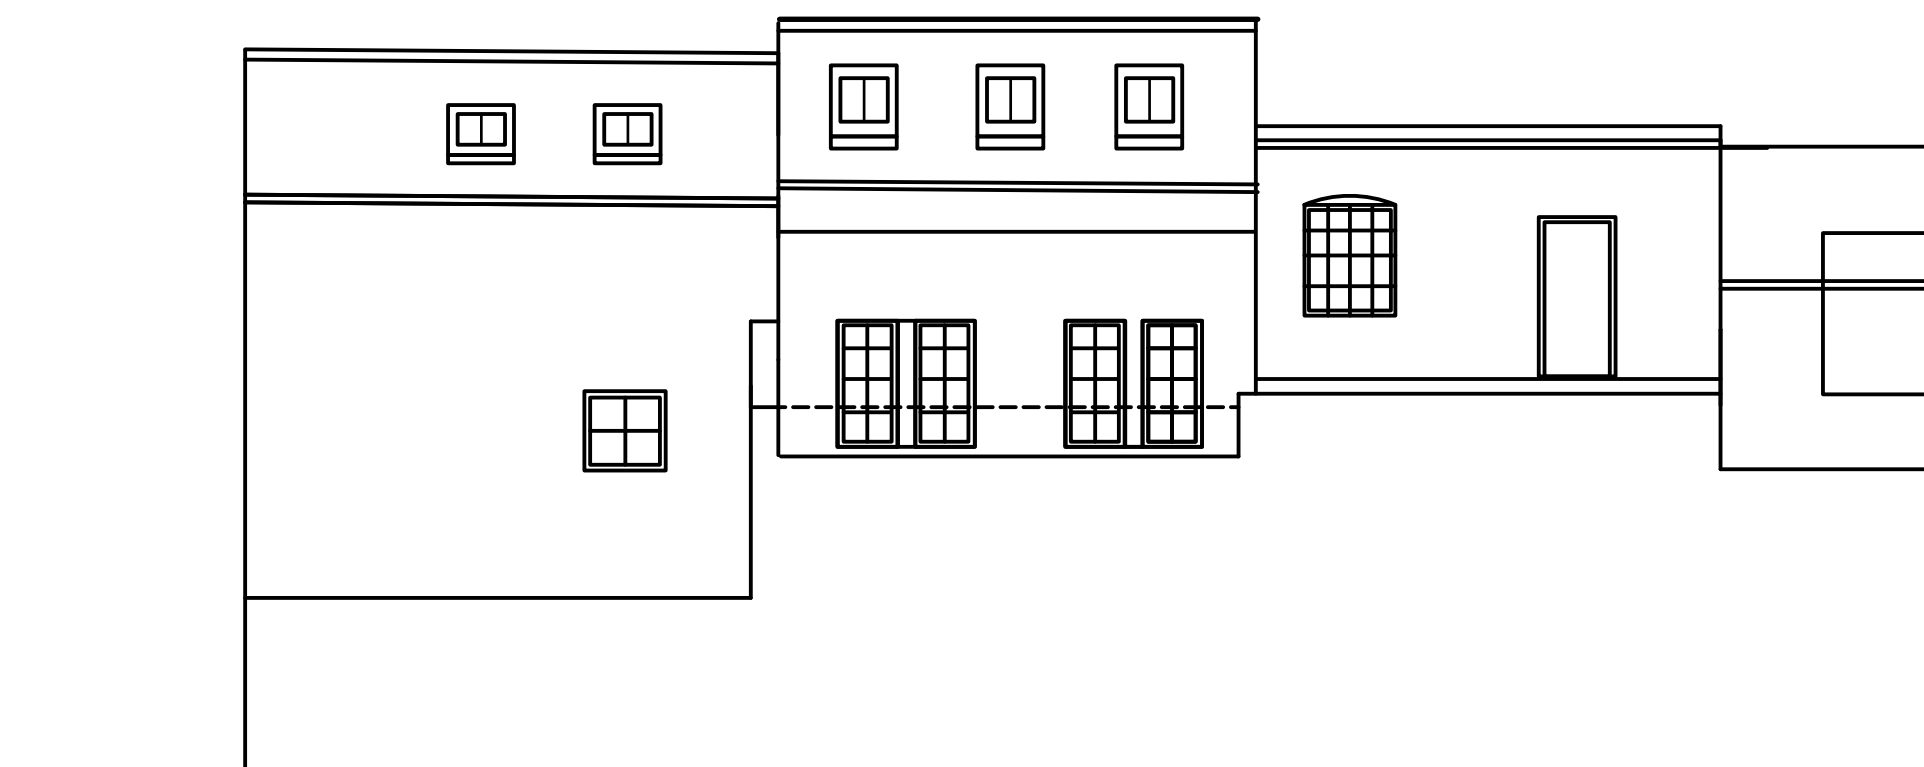

existing north elevation

existing south elevation

melanie  
dearing  
architects

existing bedford street elevation

existing inner back elevation

scale  
1/100 @ A1  
1/200 @ A3

EXISTING  
ELEVATIONS

603

create 3 new flats 61 Bedford St Leamington Spa