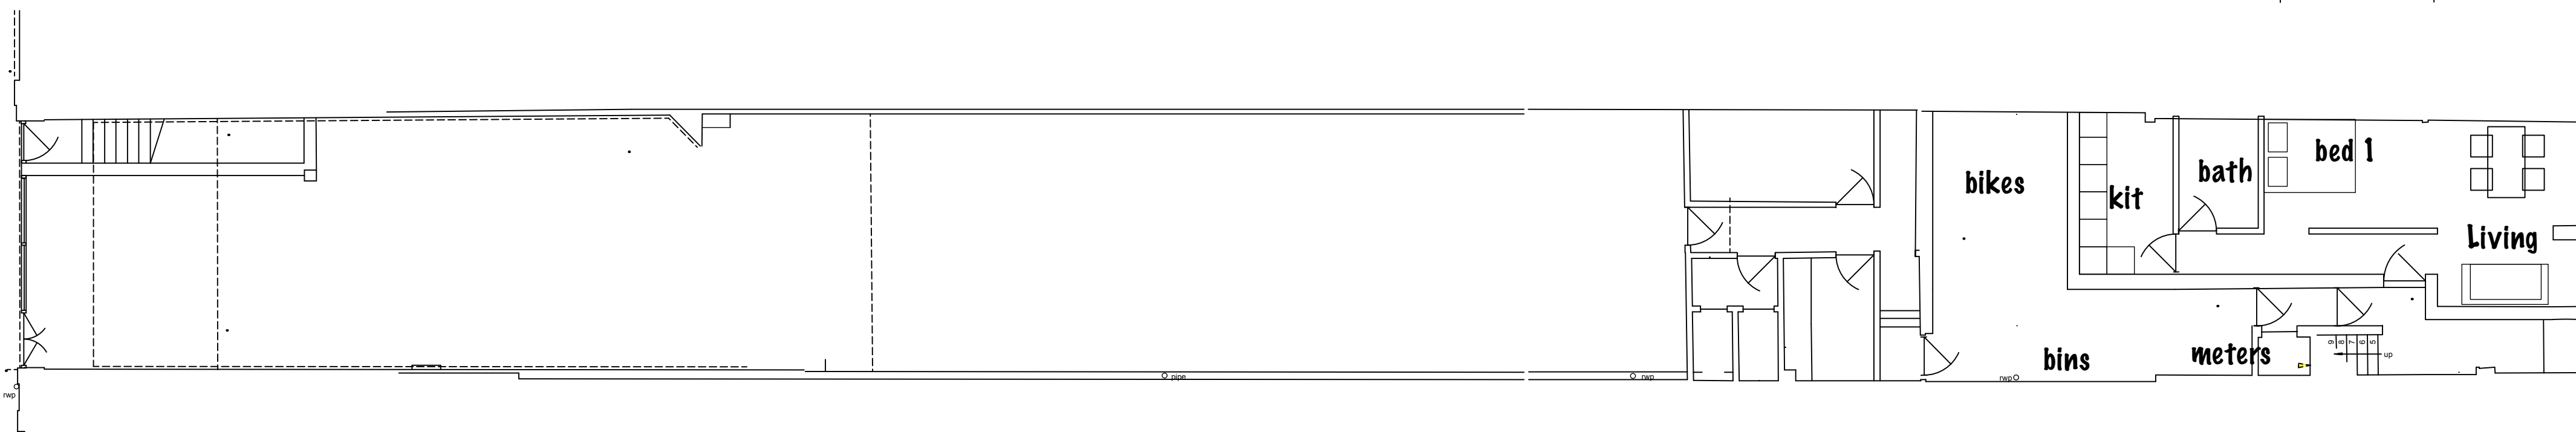

third floor plans

second floor plans

flat3
50sqm

flat 2
86sqm

first floor plans

studio 1
40sqm

ground floor plans

The Parade

BEDFORD STREET

Bedford Street

melanie
dearing
architects

scale
1/100 @ A1
1/200 @ A3

proposed
floor
plans

create 3 new flats 61 Bedford St Leamington Spa

602