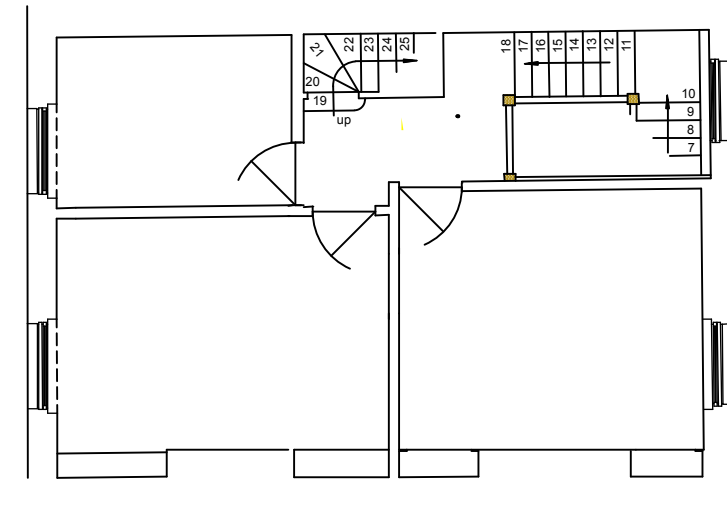

third floor plans

second floor plans

flat3
50sqm

flat 2
86sqm

first floor plans

studio 1
40sqm

ground floor plans

The Parade

BEDFORD STREET

Bedford Street

melanie
dearing
architects

scale
1/100 @ A1
1/200 @ A3

proposed
floor
plans

create 3 new flats 61 Bedford St Leamington Spa

602