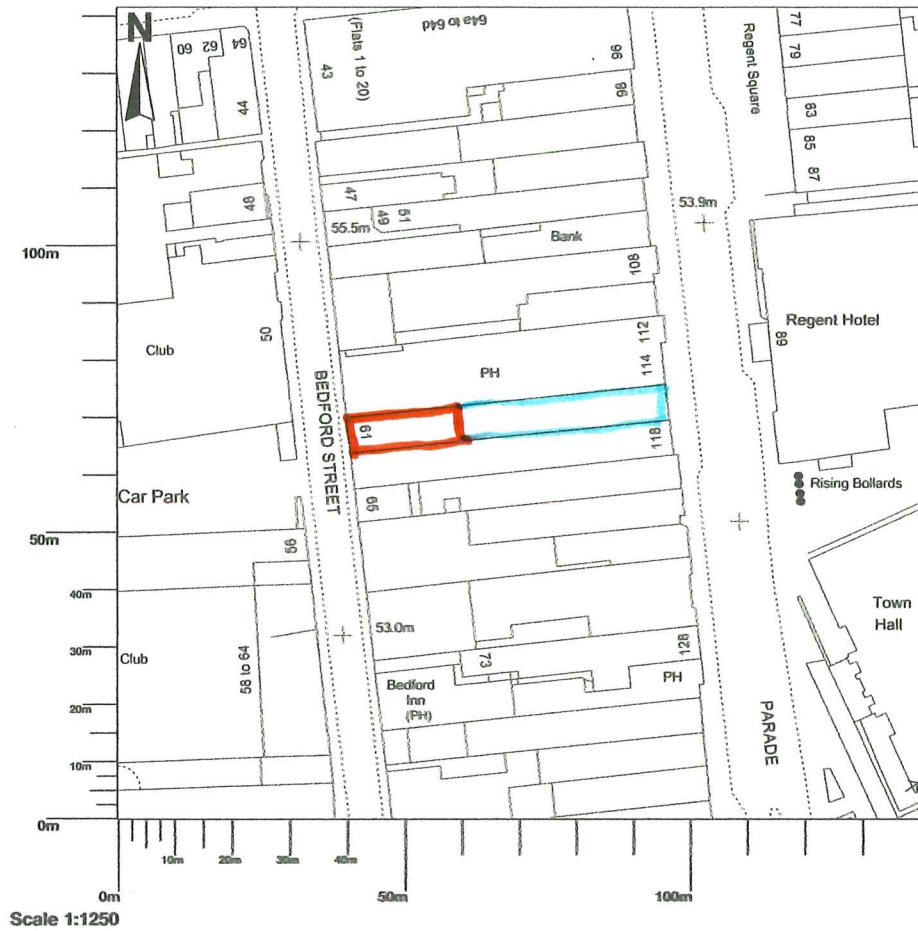

**UK  
Planning  
Maps**

WDC PLANNING
Ref
Officer
- 9 APR 2022
SCANNED
CC OR PD MA
PRE GEN DIS

## 61 bedford street

Map area bounded by: 431680,265750 431822,265892. Produced on 06 November 2020 from the OS National Geographic Database. Reproduction in whole or part is prohibited without the prior permission of Ordnance Survey. © Crown copyright 2020. Supplied by UKPlanningMaps.com a licensed OS partner (100054135). Unique plan reference: p2buk/531150/719454