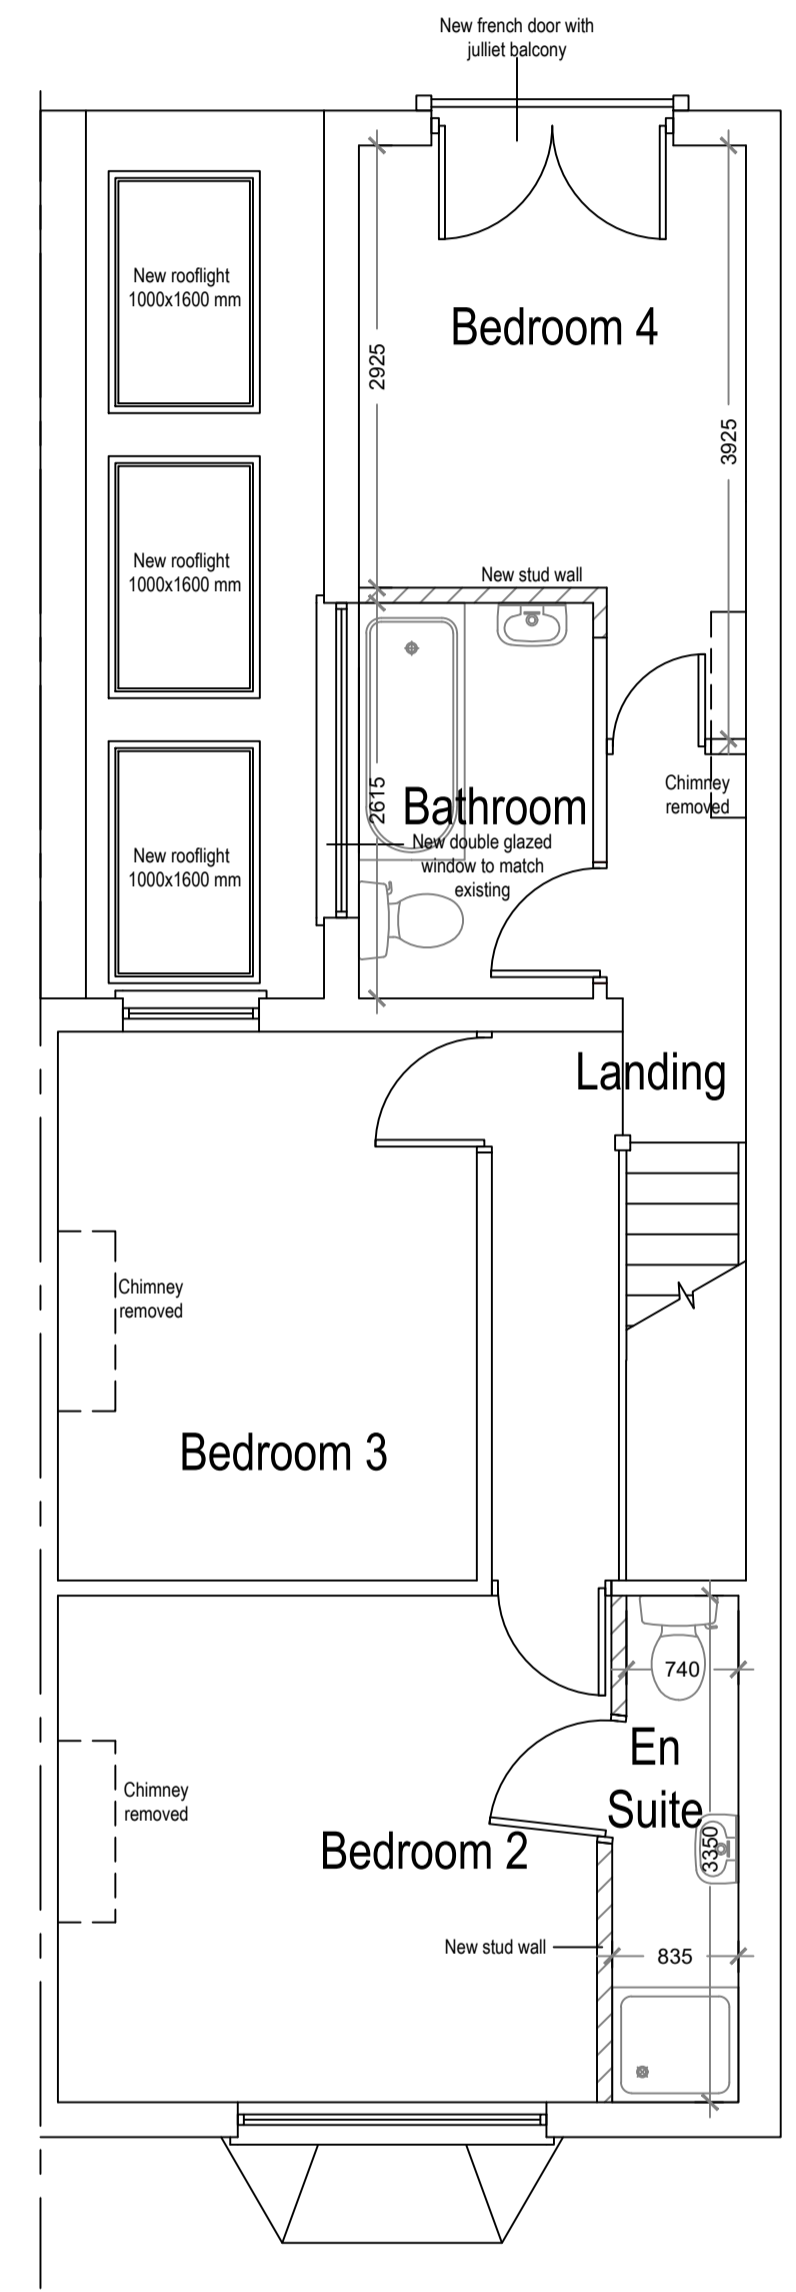

Proposed Ground Floor Plan
Scale 1:50

Proposed First Floor Plan
Scale 1:50

Scale 1:50

Arkiplan
74 Cardiff Road, CF15 7QE • Enquiries@ArkiPlan.co.uk

Site	72 Howard Street, Oxford OX4 3BE	Date	29.03.2022
		Sheet	22-0485 D04 Rev 0
		Job	New Extension
		Scale	As Shown@A1
		Title	As Shown