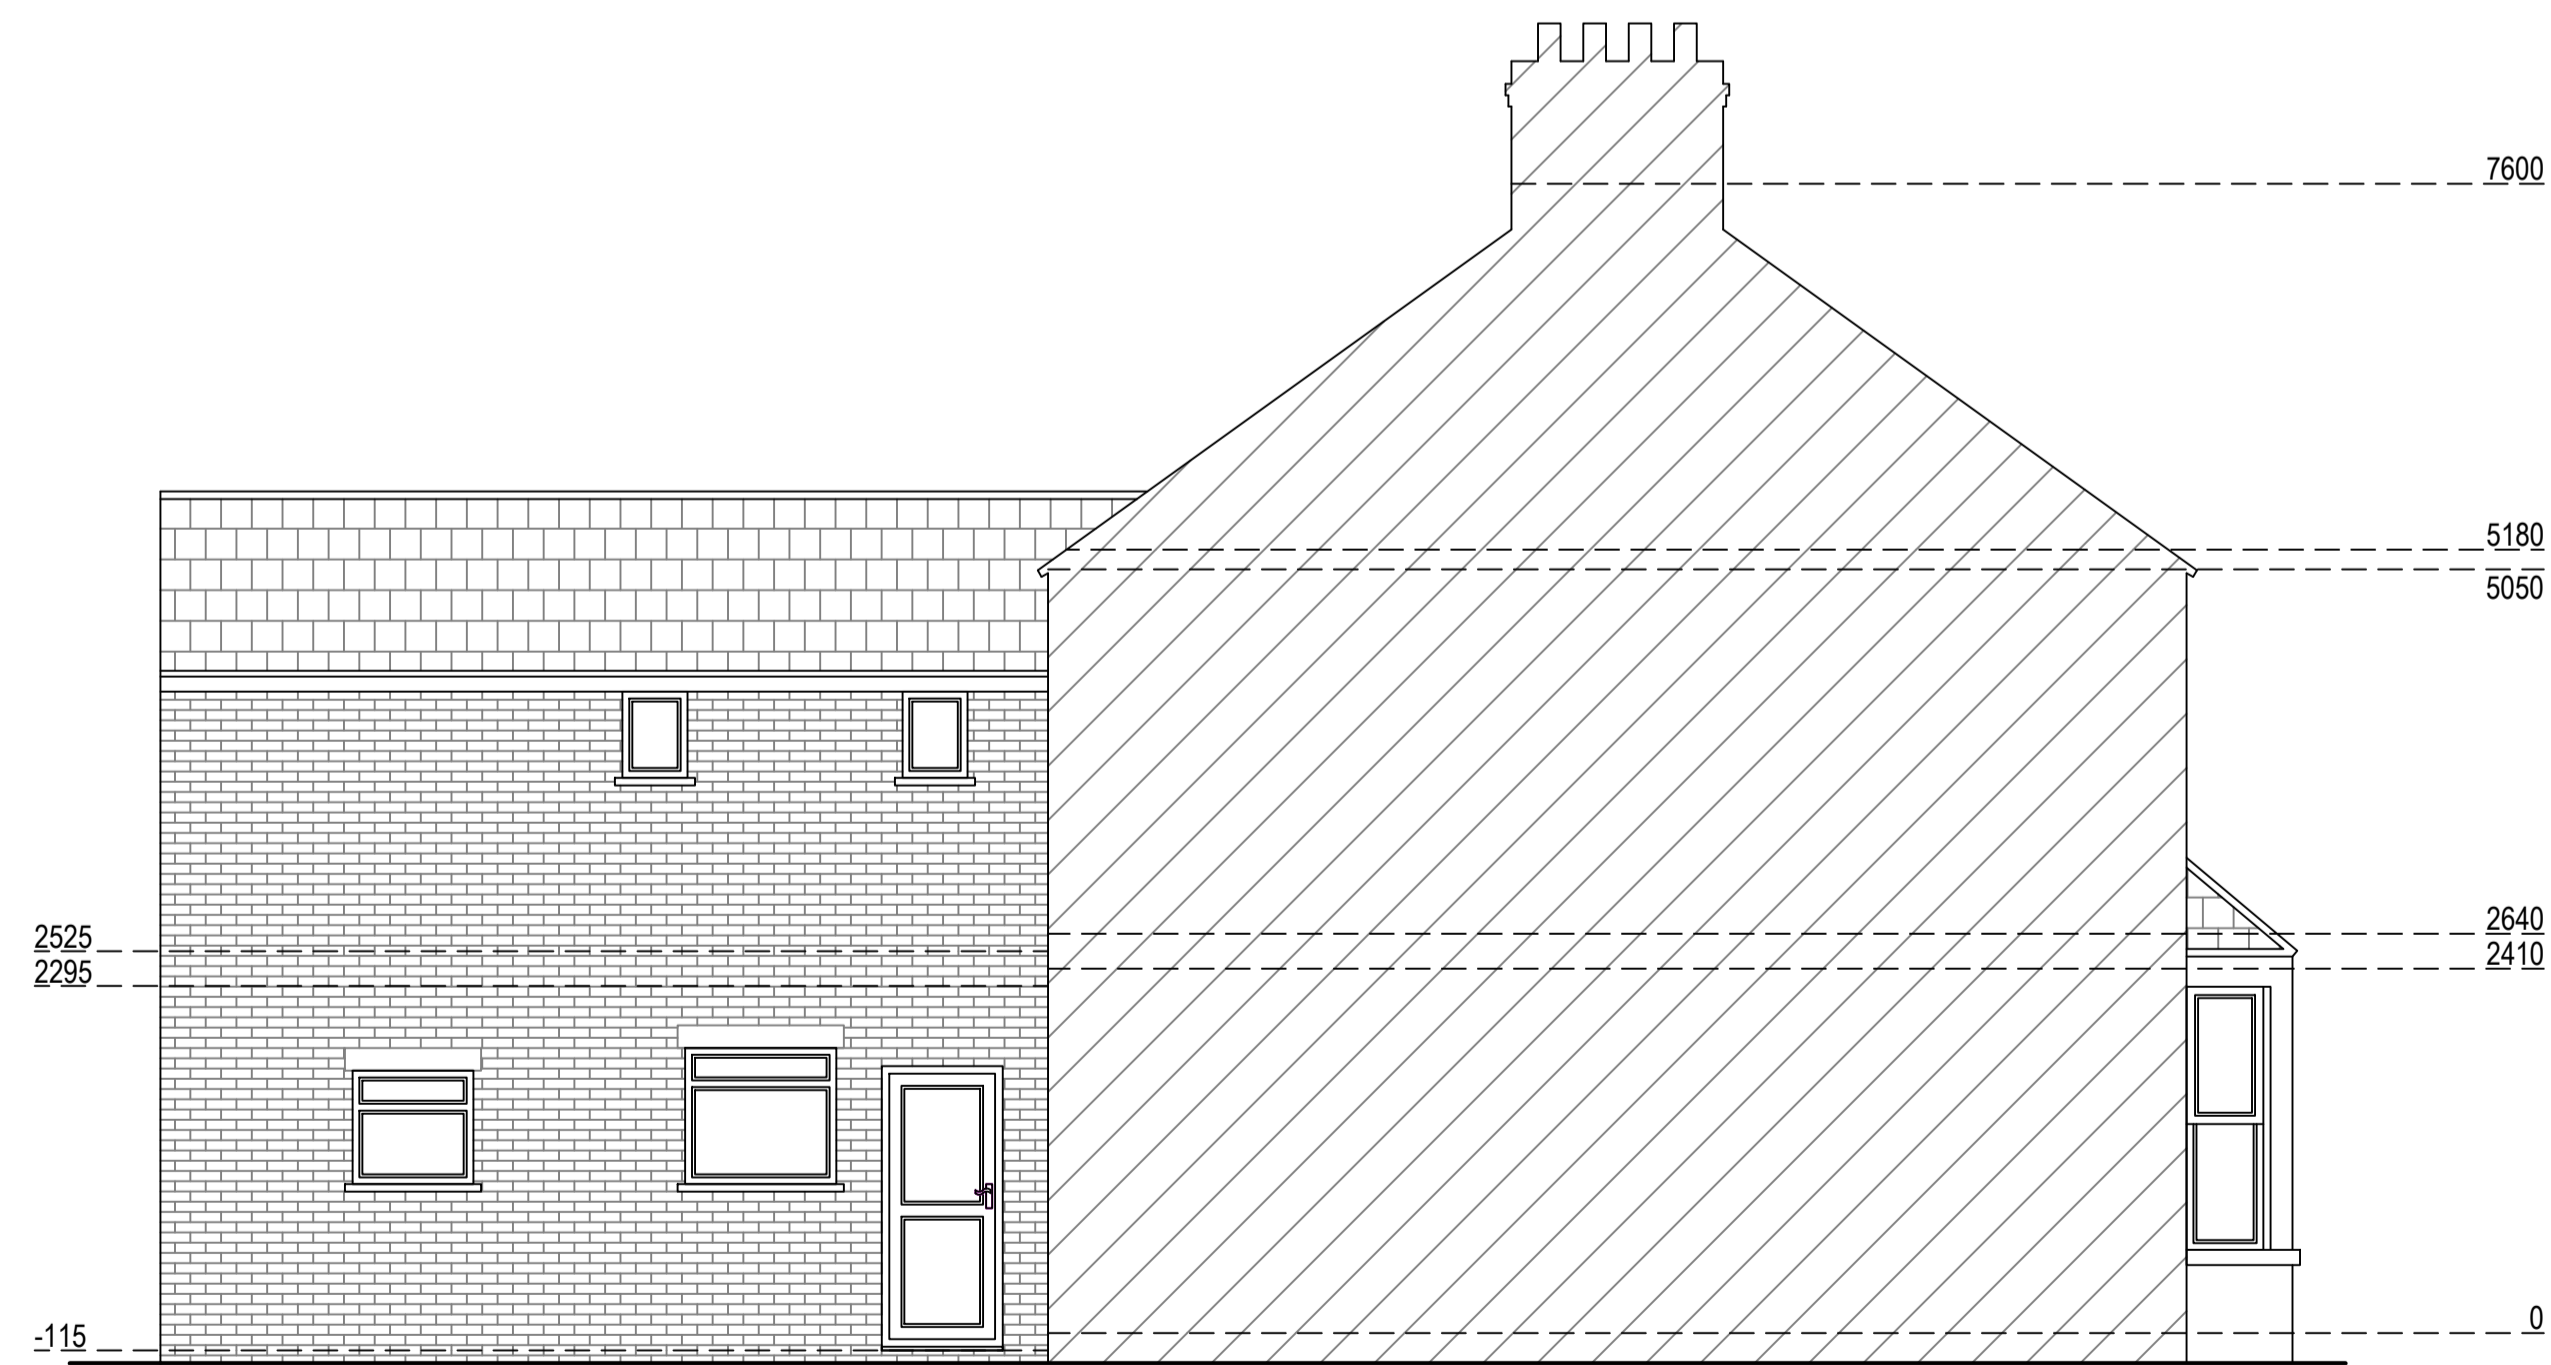

Existing Southeast Elevation
Scale 1:50

Existing Southwest Elevation
Scale 1:50

Existing Northeast Elevation
Scale 1:50

Arkiplan

74 Cardiff Road, CF15 7QE • Enquiries@ArkiPlan.co.uk

Site	72 Howard Street, Oxford OX4 3BE	Date	29.03.2022
		Sheet	22-0485 D03 Rev 0
		Job	New Extension
		Scale	As Shown@A1
		Title	As Shown