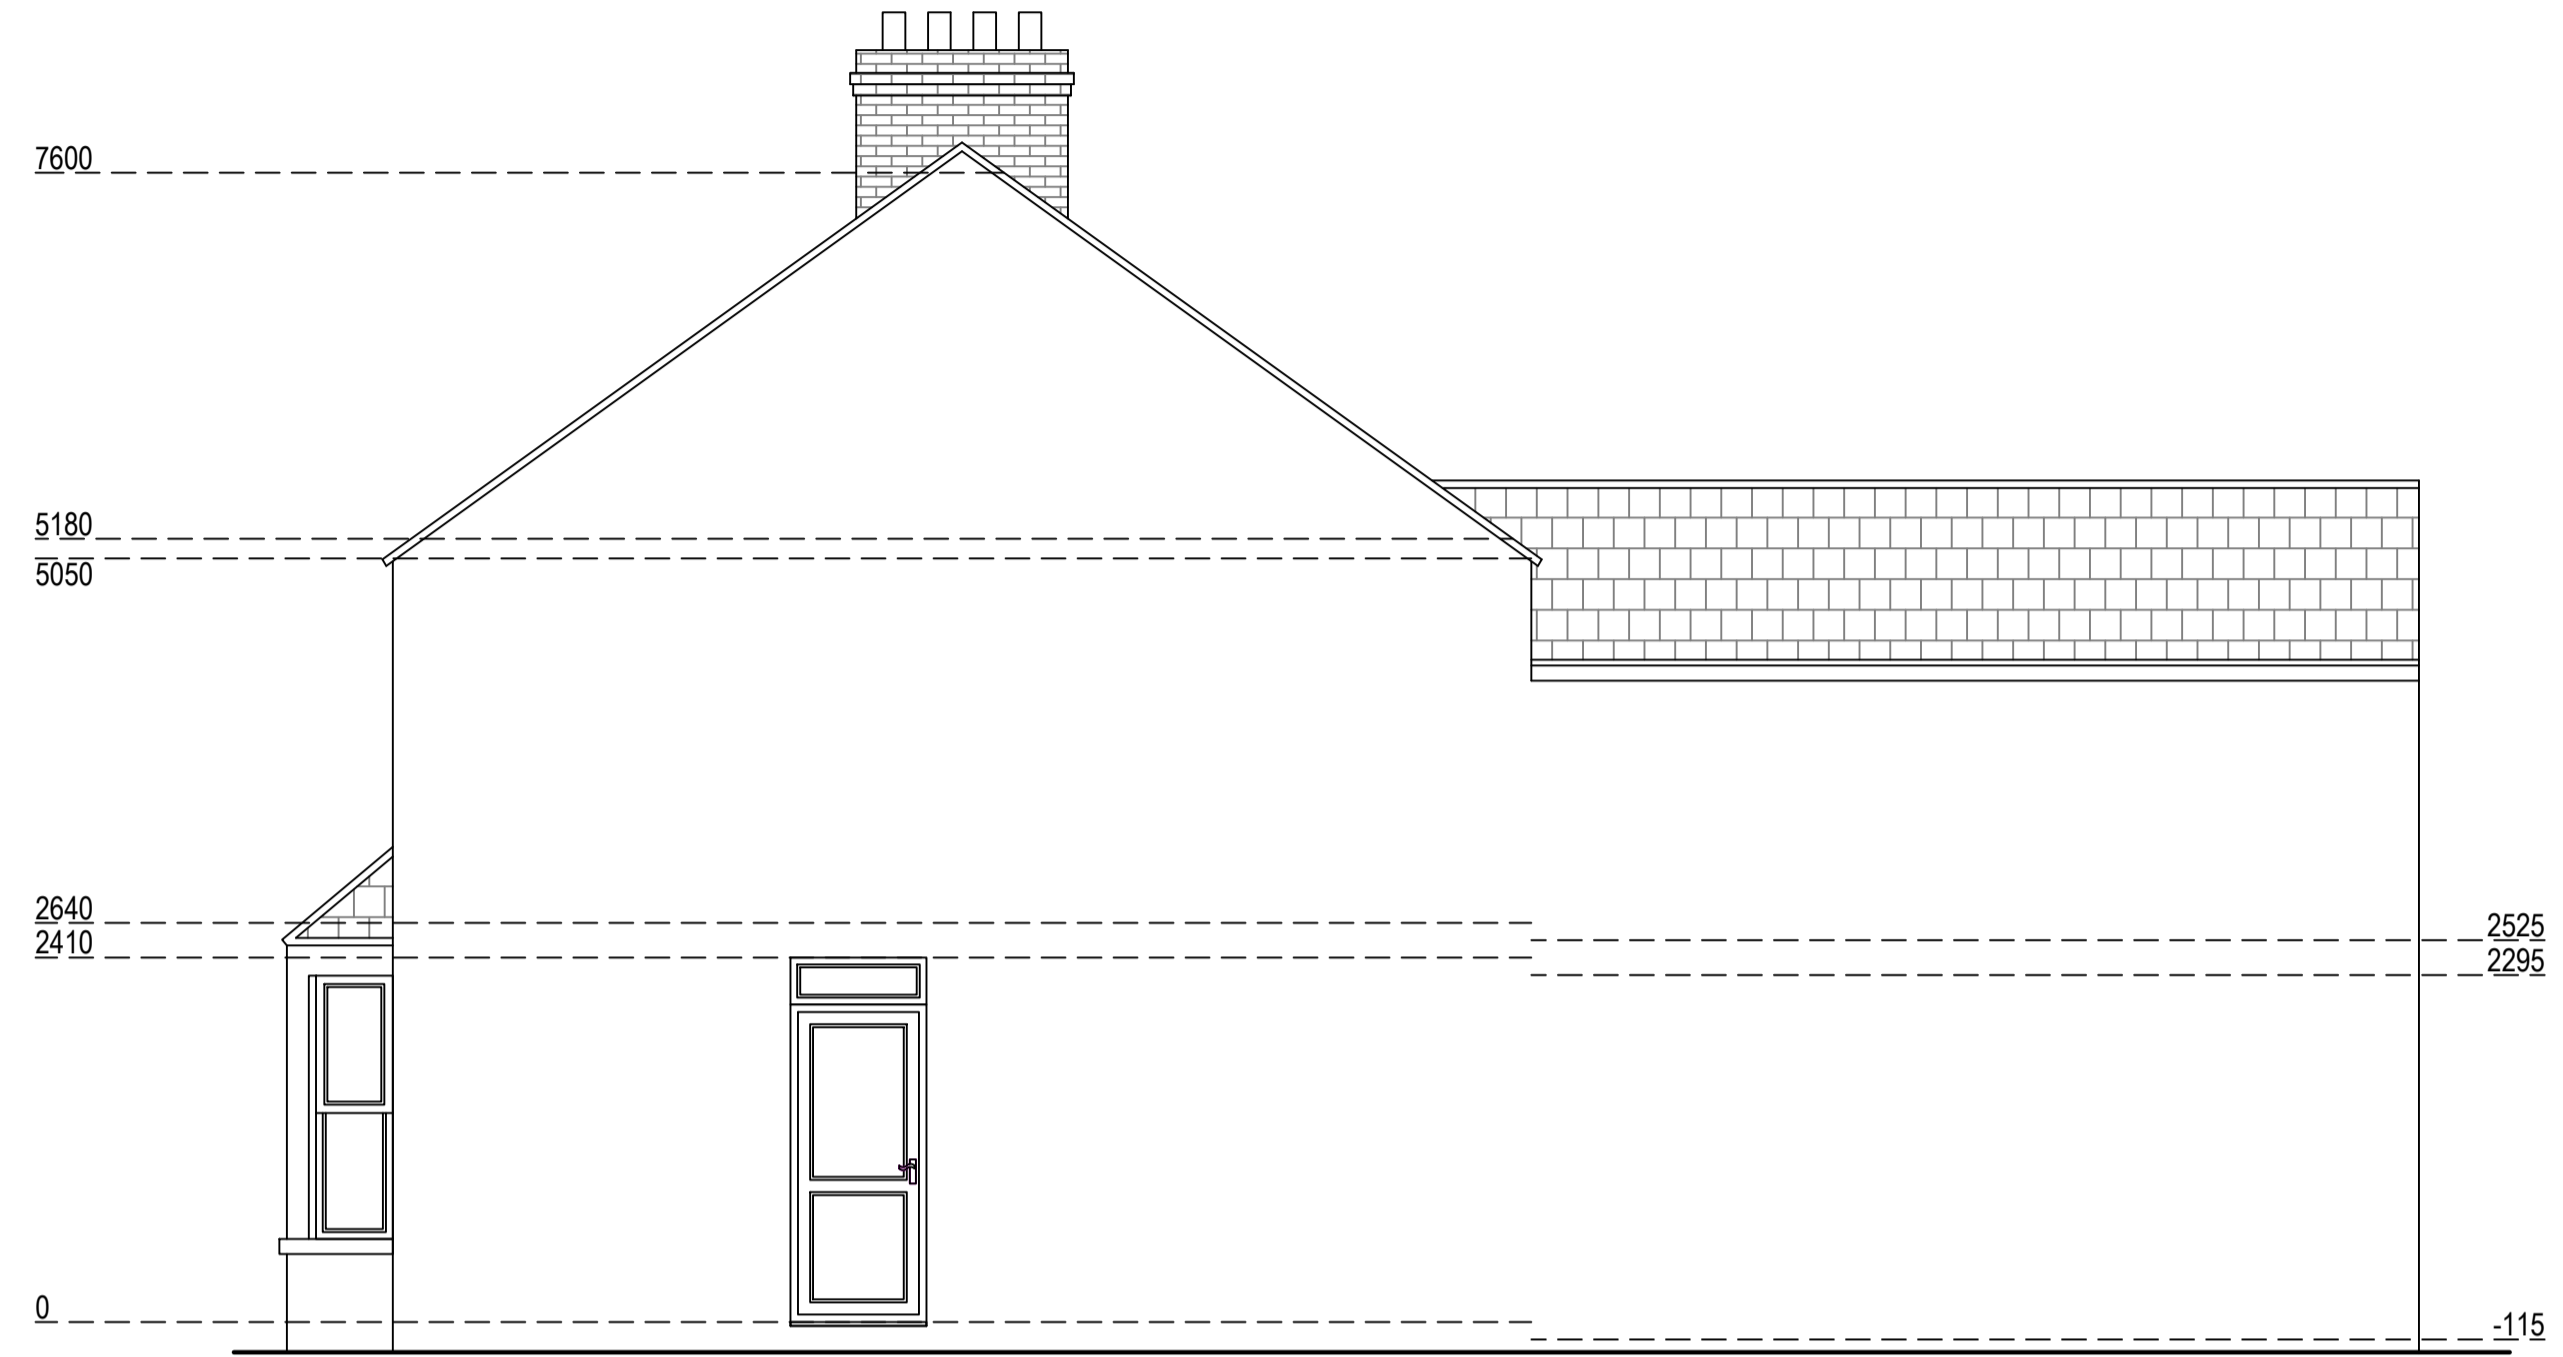

Existing Southeast Elevation
Scale 1:50

Existing Southwest Elevation
Scale 1:50

Existing Northeast Elevation
Scale 1:50

Arkiplan

74 Cardiff Road, CF15 7QE • Enquiries@ArkiPlan.co.uk

Site	72 Howard Street, Oxford OX4 3BE	Date	29.03.2022
		Sheet	22-0485 D03 Rev 0
		Job	New Extension
		Scale	As Shown@A1
		Title	As Shown