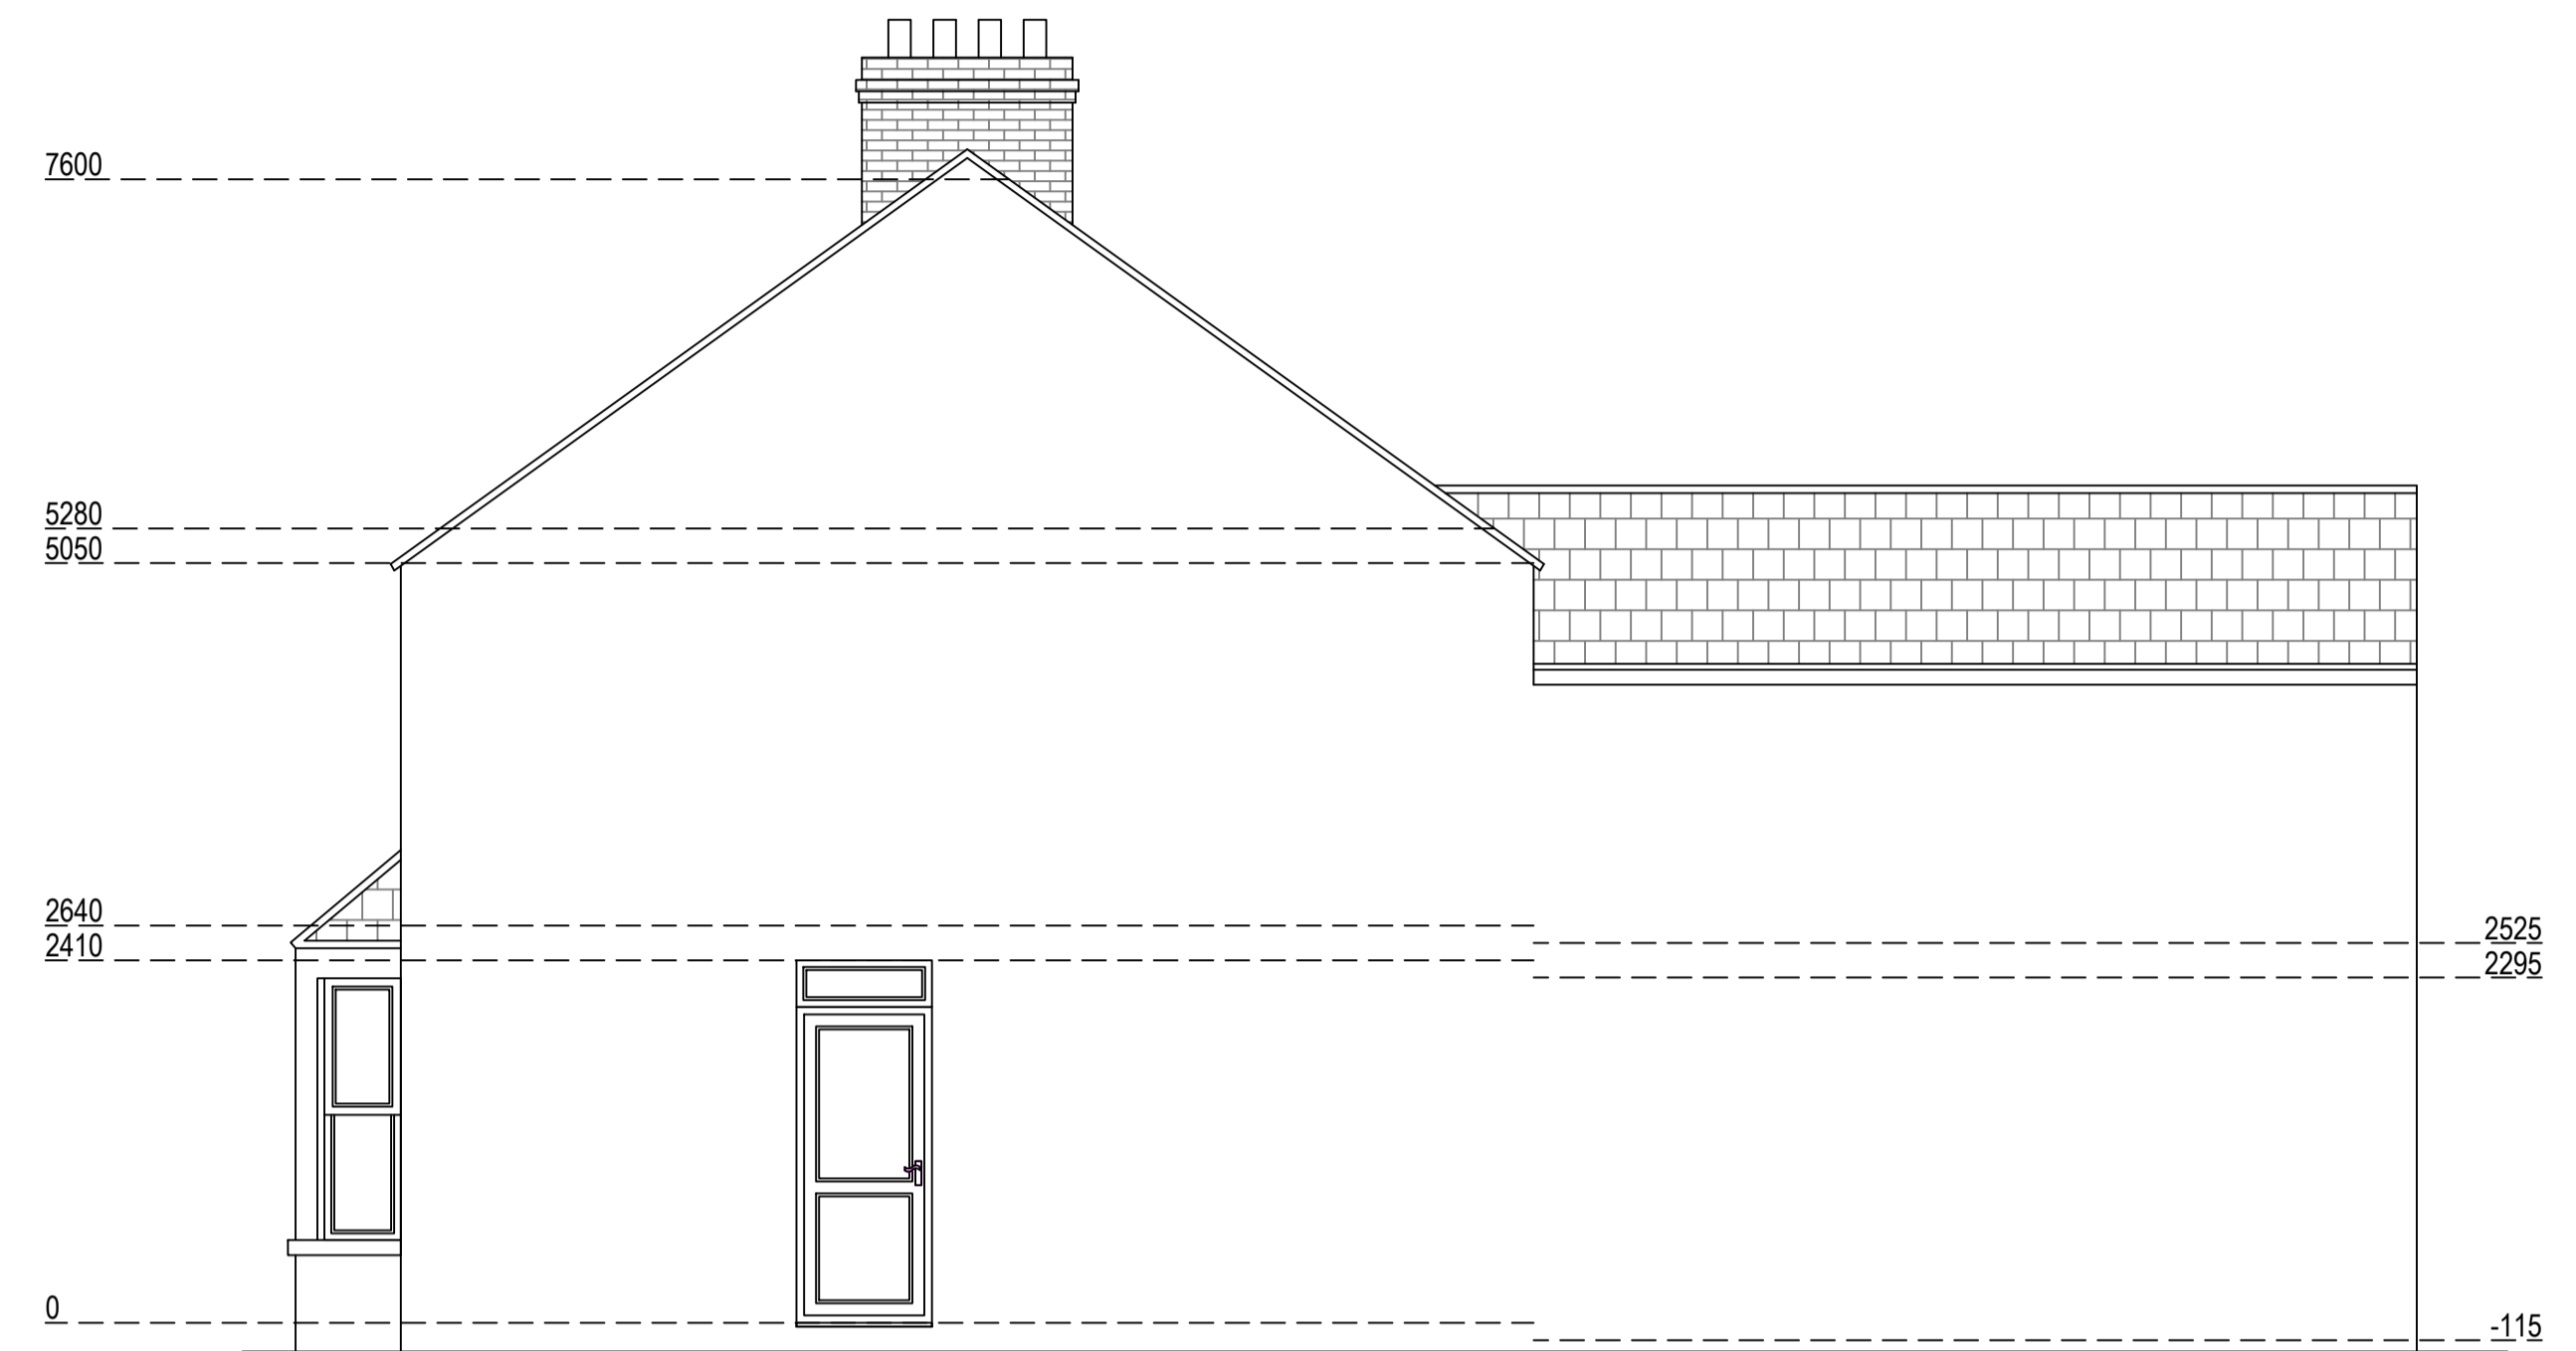

Proposed Southeast Elevation
Scale 1:50

Proposed Southwest Elevation
Scale 1:50

Proposed Northeast Elevation
Scale 1:50

Arkiplan

74 Cardiff Road, CF15 7QE • Enquiries@ArkiPlan.co.uk

Site	72 Howard Street, Oxford OX4 3BE	Date	29.03.2022
		Sheet	22-0485 D05 Rev 0
		Job	New Extension
		Scale	As Shown@A1
		Title	As Shown