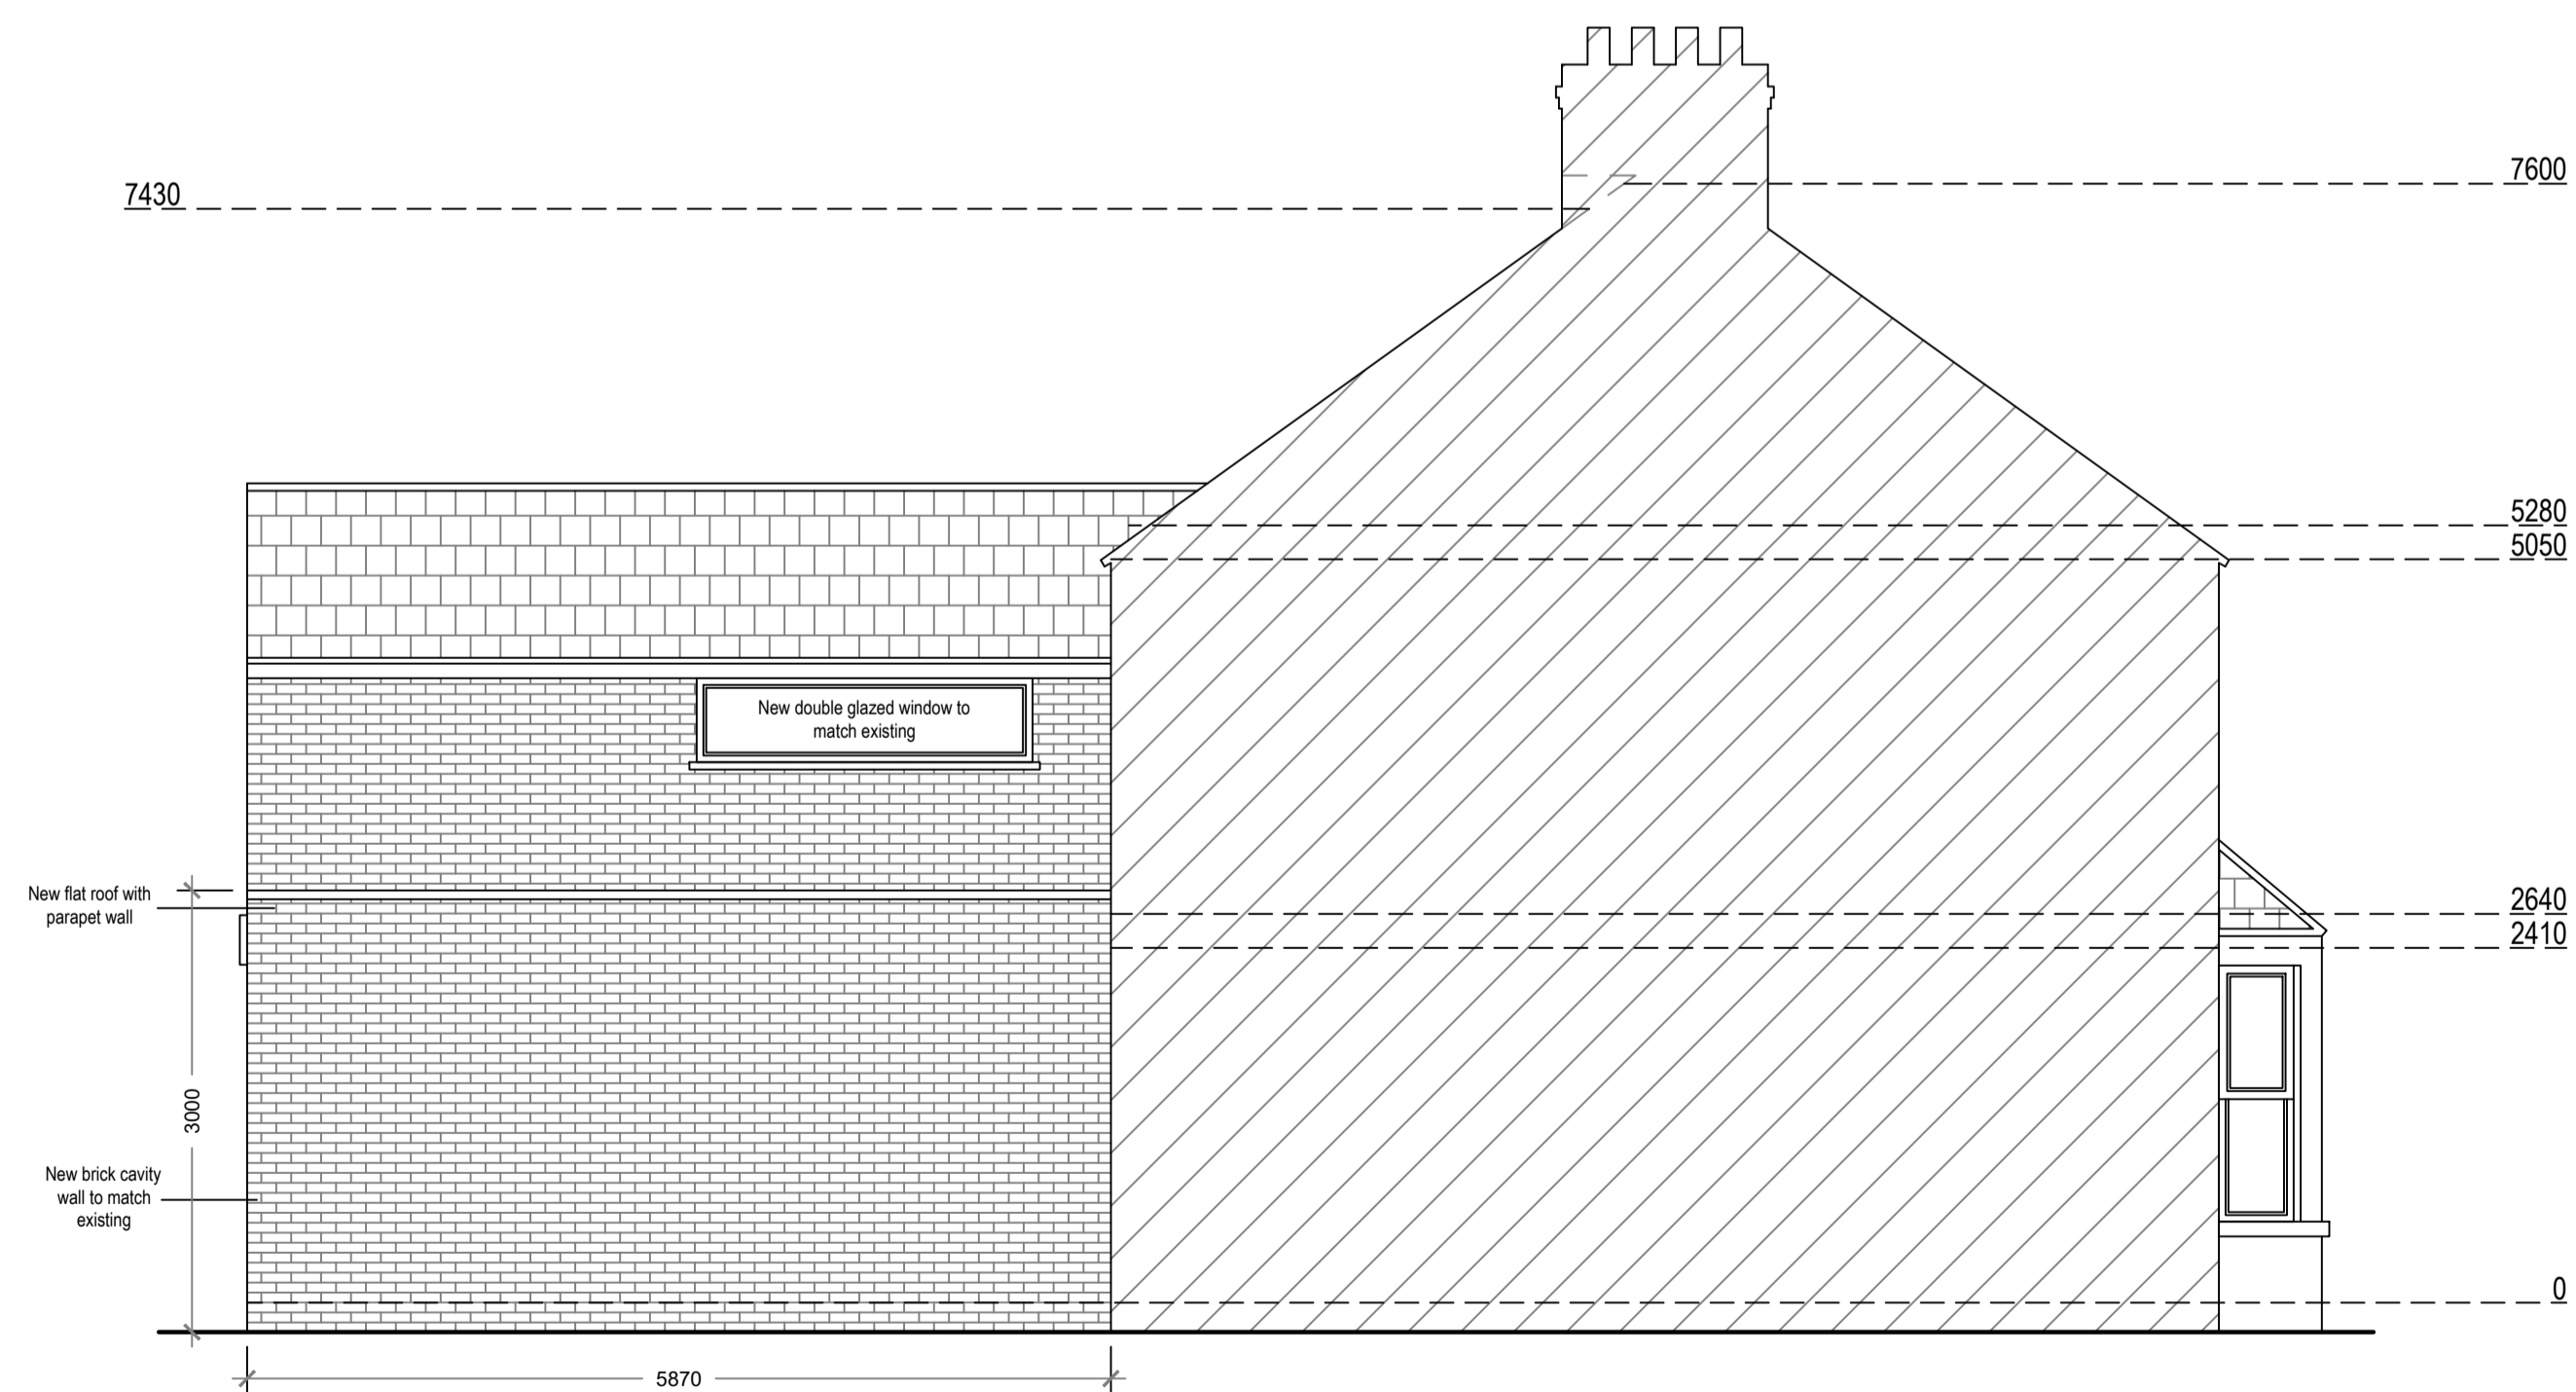

Proposed Southeast Elevation
Scale 1:50

Proposed Southwest Elevation
Scale 1:50

Proposed Northeast Elevation
Scale 1:50

Arkiplan

74 Cardiff Road, CF15 7QE • Enquiries@ArkiPlan.co.uk

Site	72 Howard Street, Oxford OX4 3BE	Date	29.03.2022
		Sheet	22-0485 D05 Rev 0
		Job	New Extension
		Scale	As Shown@A1
		Title	As Shown