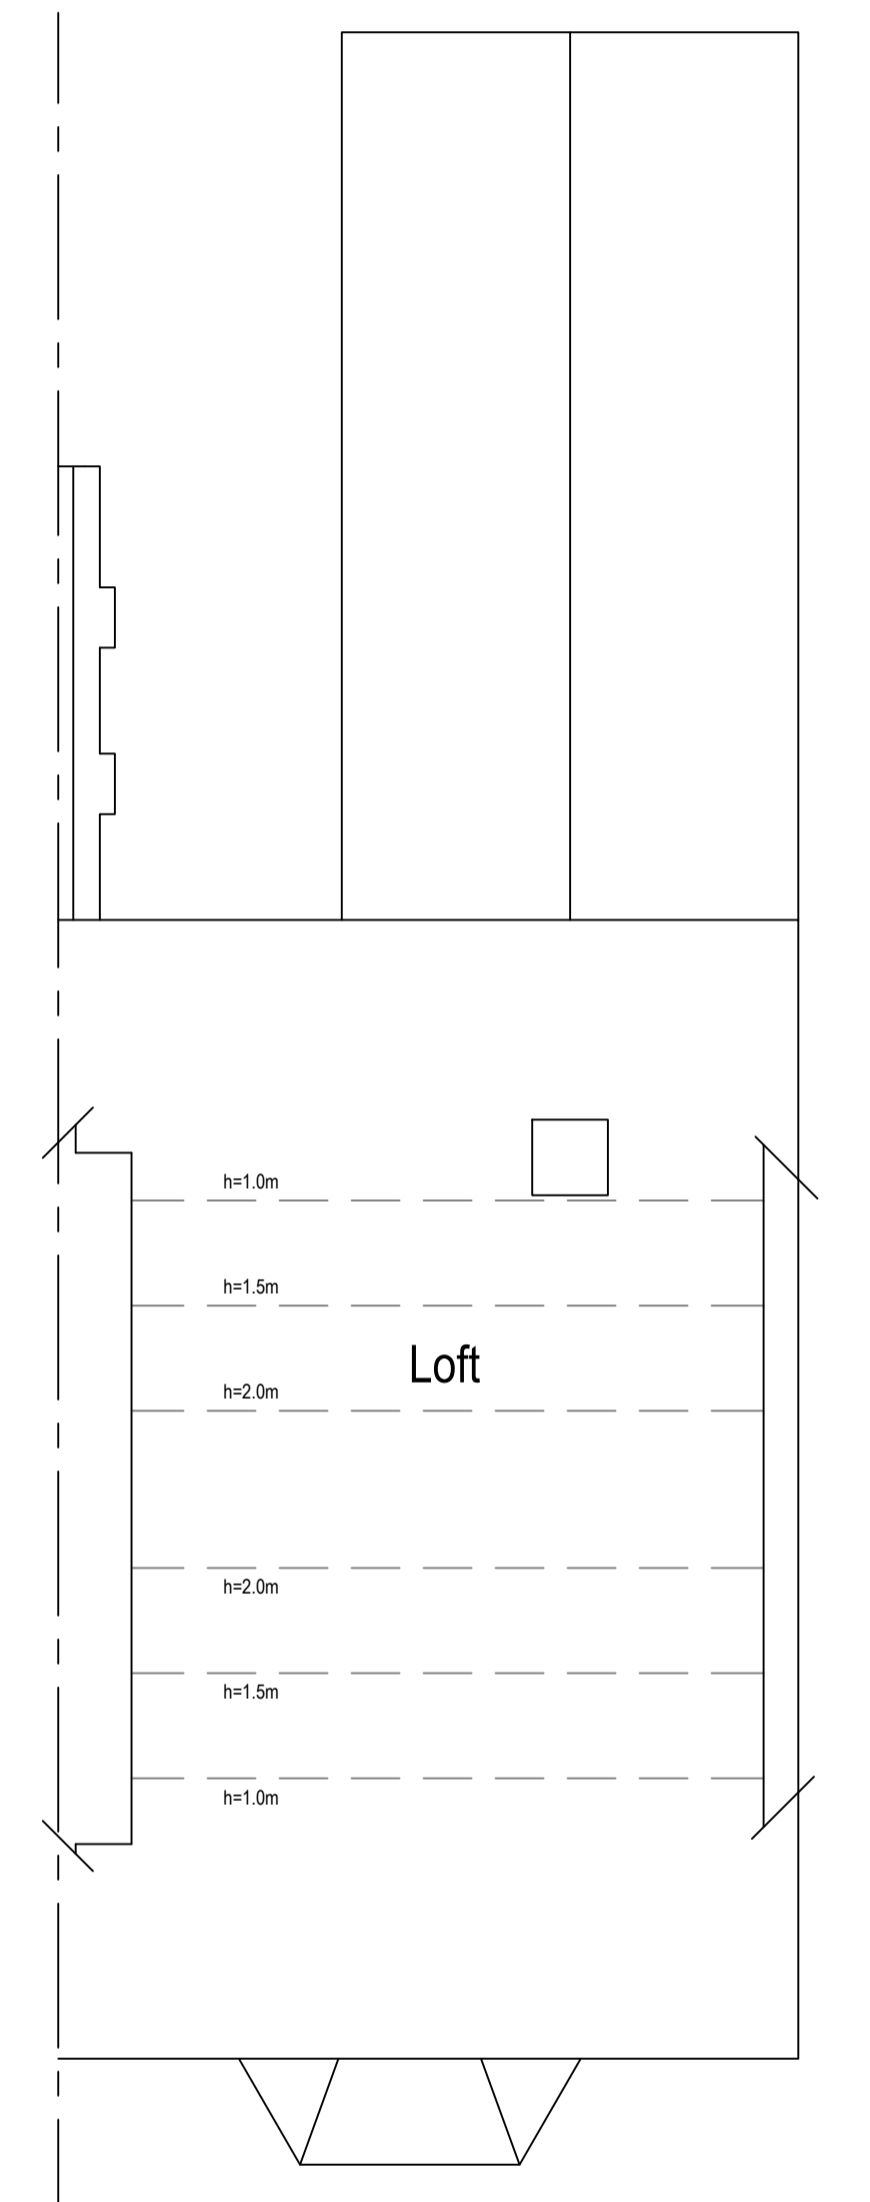

**Existing Ground Floor Plan**  
Scale 1:50

**Existing First Floor Plan**  
Scale 1:50

**Existing Loft Plan**  
Scale 1:50

**Arkiplan**

74 Cardiff Road, CF15 7QE • Enquiries@ArkiPlan.co.uk

<b>Site</b>	72 Howard Street, Oxford OX4 3BE	<b>Date</b>	29.03.2022
		<b>Sheet</b>	22-0485 D02 Rev 0
		<b>Job</b>	New Extension
		<b>Scale</b>	As Shown@A1
		<b>Title</b>	As Shown