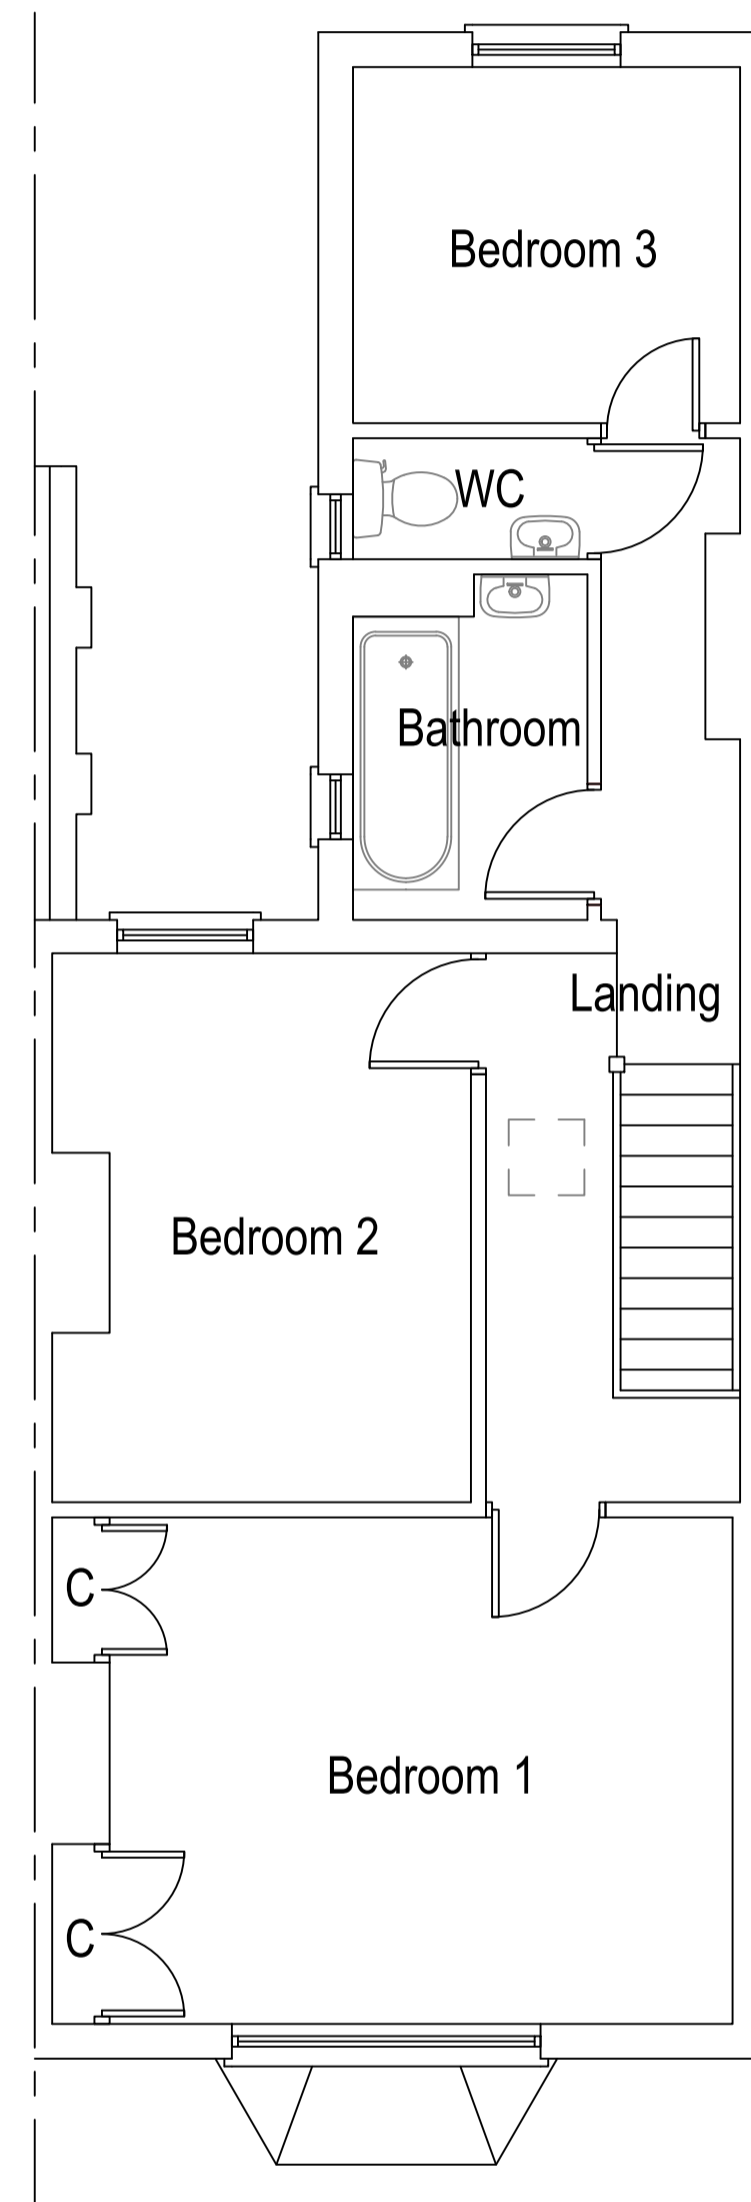

**Existing Ground Floor Plan**  
Scale 1:50

**Existing First Floor Plan**  
Scale 1:50

**Existing Loft Plan**  
Scale 1:50

**Arkiplan**

74 Cardiff Road, CF15 7QE • Enquiries@ArkiPlan.co.uk

<b>Site</b>	72 Howard Street, Oxford OX4 3BE	<b>Date</b>	29.03.2022
		<b>Sheet</b>	22-0485 D02 Rev 0
		<b>Job</b>	New Extension
		<b>Scale</b>	As Shown@A1
		<b>Title</b>	As Shown