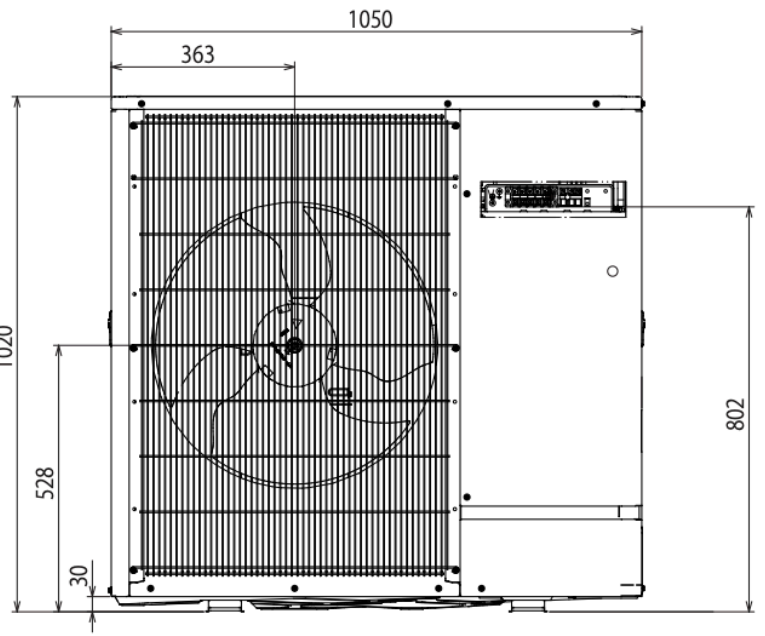

PUZ-WM60VAA(-BS) DIMENSIONS

FRONT VIEW

UPPER VIEW

SIDE VIEW

All dimensions (mm)