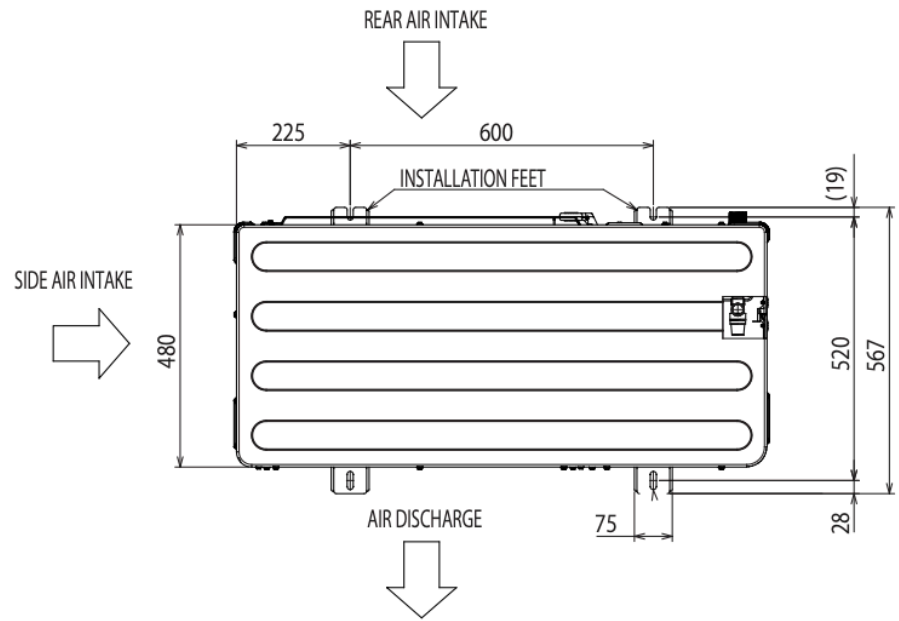

PUZ-WM60VAA(-BS) DIMENSIONS

FRONT VIEW

UPPER VIEW

SIDE VIEW

All dimensions (mm)