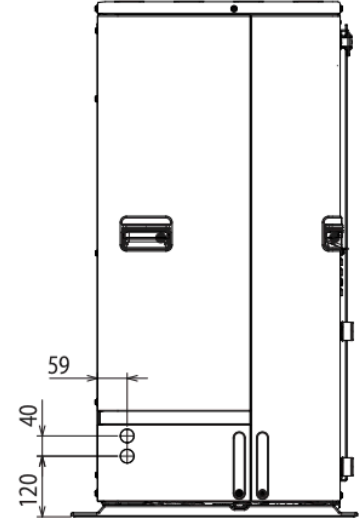

PUZ-WM60VAA(-BS) DIMENSIONS

FRONT VIEW

UPPER VIEW

SIDE VIEW

All dimensions (mm)