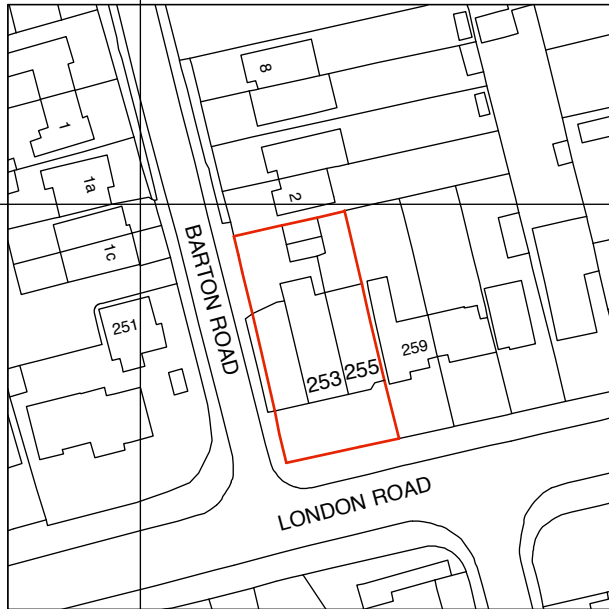

455000m

455100m

455200m

207500m

207400m

207300m

©Crown Copyright and database rights 2018 OS 100019980

253-255 London Road, OX3 9EH

Site Location Plan

scale

1:1250 @ A4

drawing number

245/PL 01