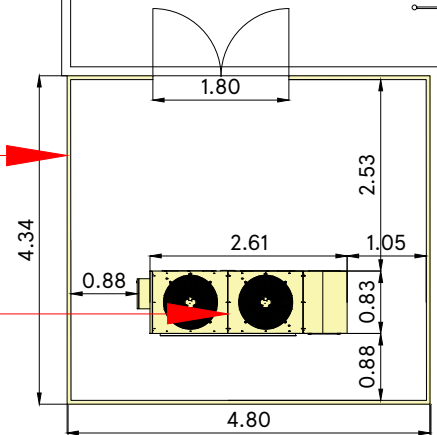

Proposed New 2.4m high  
Timber fence enclosure  
with access gate

Proposed Packaged CO2 Gas  
Cooler

M.O.E  
DELIVERIES  
Roller Shutter Blind

# TESCO

Entrance to  
Unit Above

UP

Grit  
Bin

Roller Shutter Blind

ENTRANCE/  
GOODS IN

BOLLARDS

DRAWING NO  
02\_2357\_02C