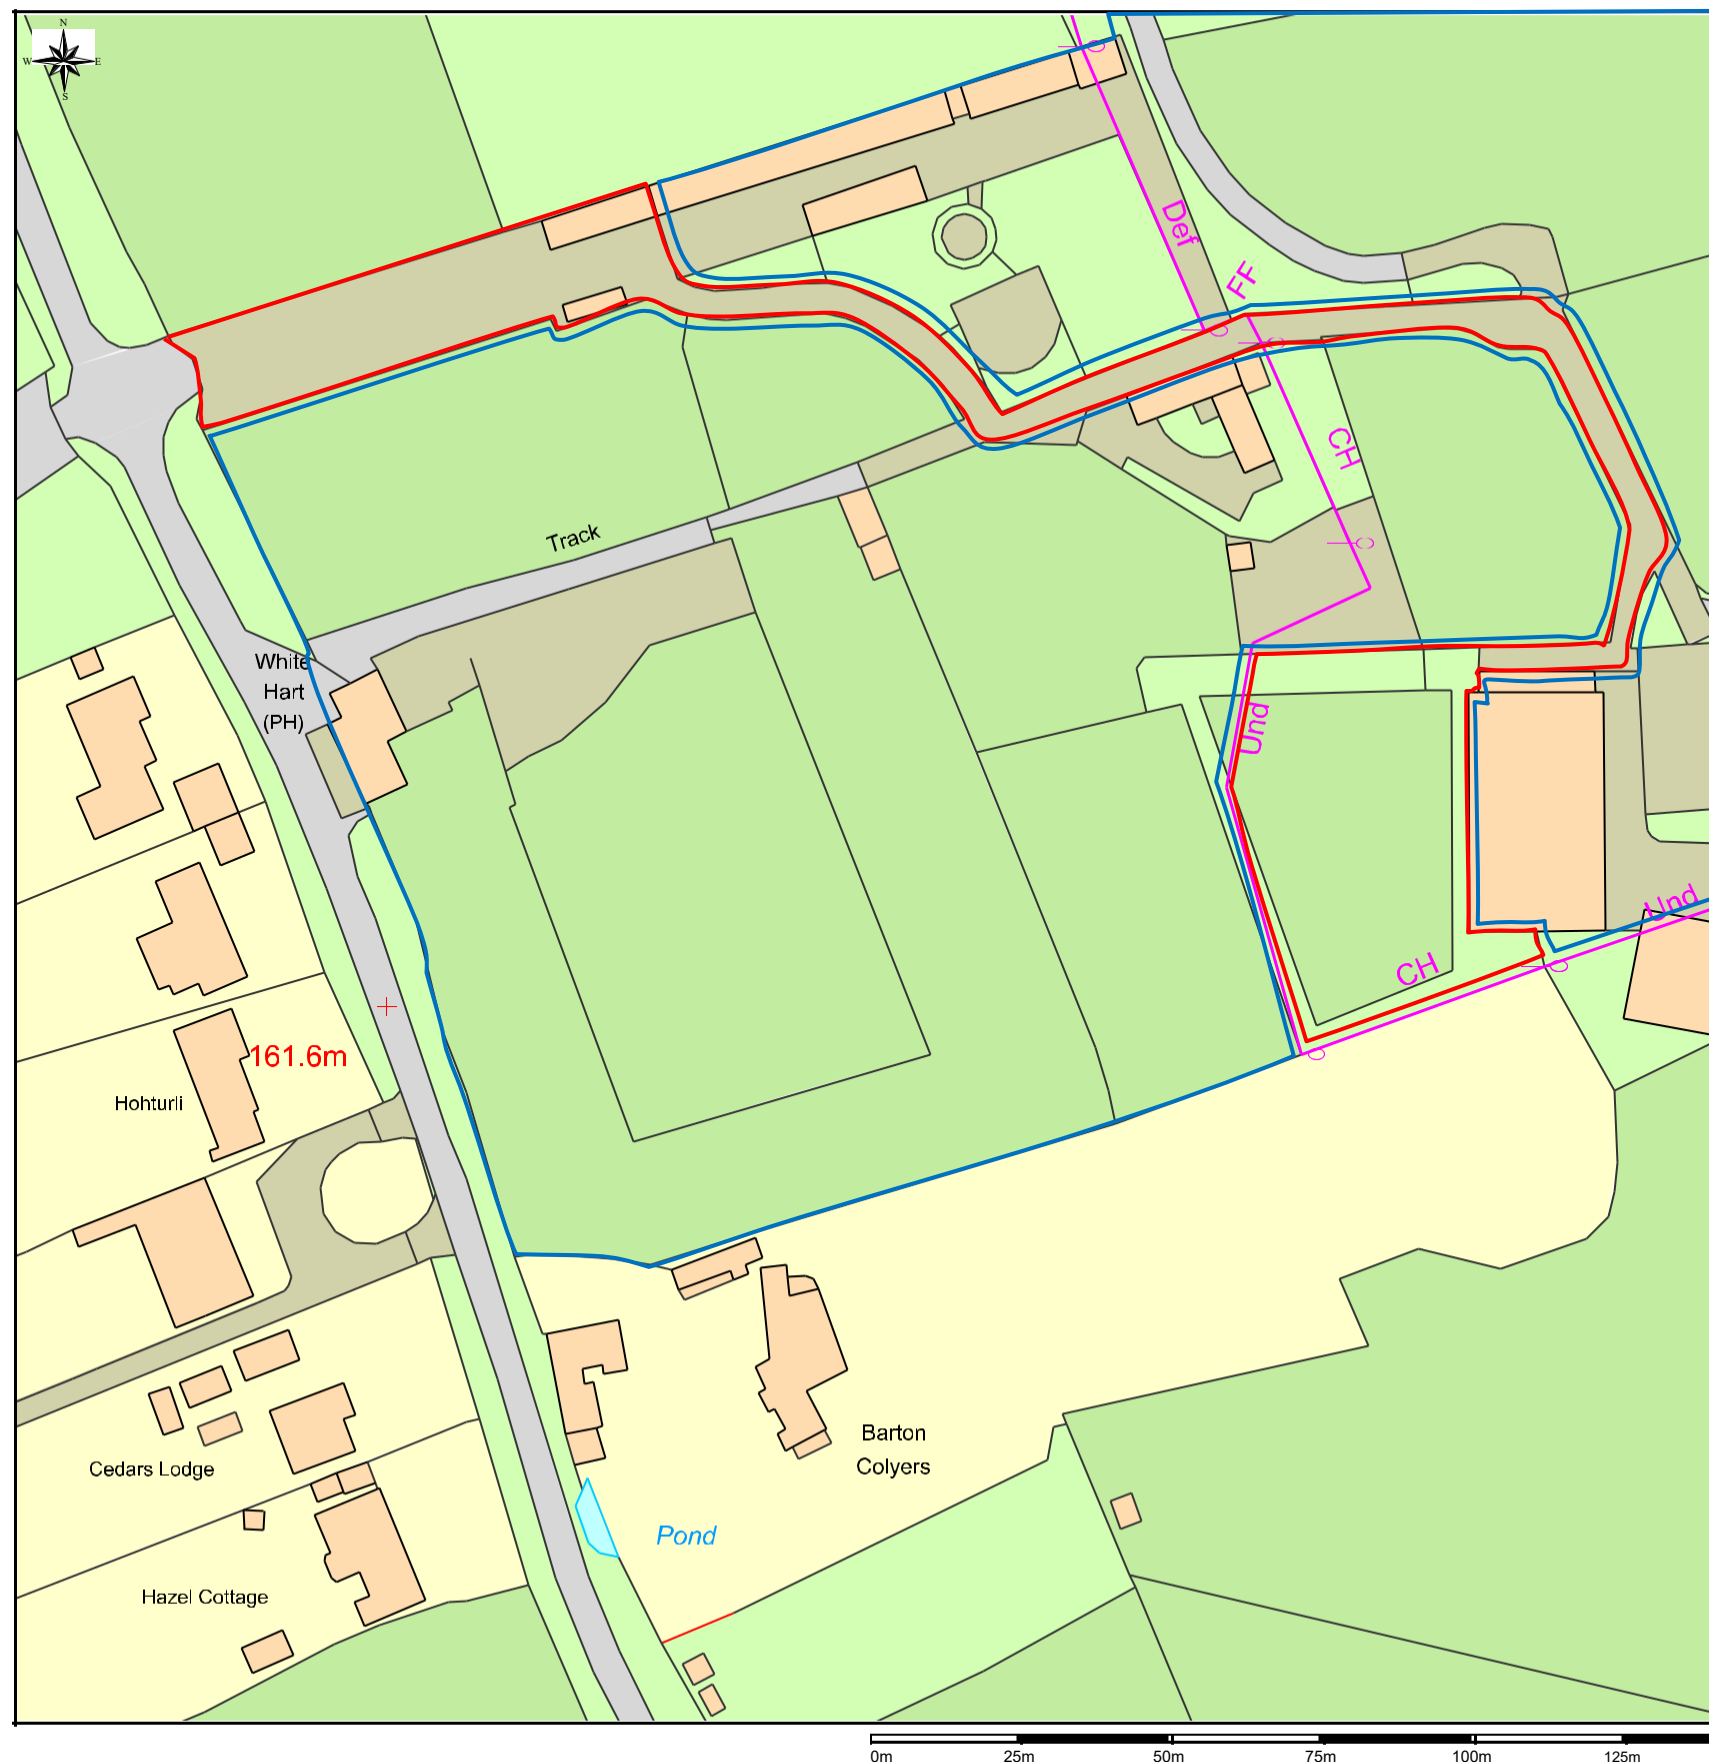

LOCATION PLAN: RELOCATION & EXPANSION OF STABLING AT BERRY FARM

Drawing Reference: LDBF0033

KEY:
— Site
— Other Land Owned

This Plan includes the following Licensed Data: OS MasterMap Colour PDF Location Plan by the Ordnance Survey National Geographic Database and incorporating surveyed revision available at the date of production. Reproduction in whole or in part is prohibited without the prior permission of Ordnance Survey. The representation of a road, track or path is no evidence of a right of way. The representation of features, as lines is no evidence of a property boundary. © Crown copyright and database rights, 2021. Ordnance Survey 0100031673

	12 Benfield Way Braintree Essex CM7 3YS Tel: 07927 549533 @ info@lanetondesign.co.uk	Site Berry Farm Whelpley Hill Chesham HP5 3RW
	Scale: 1:1250, paper size: A3	