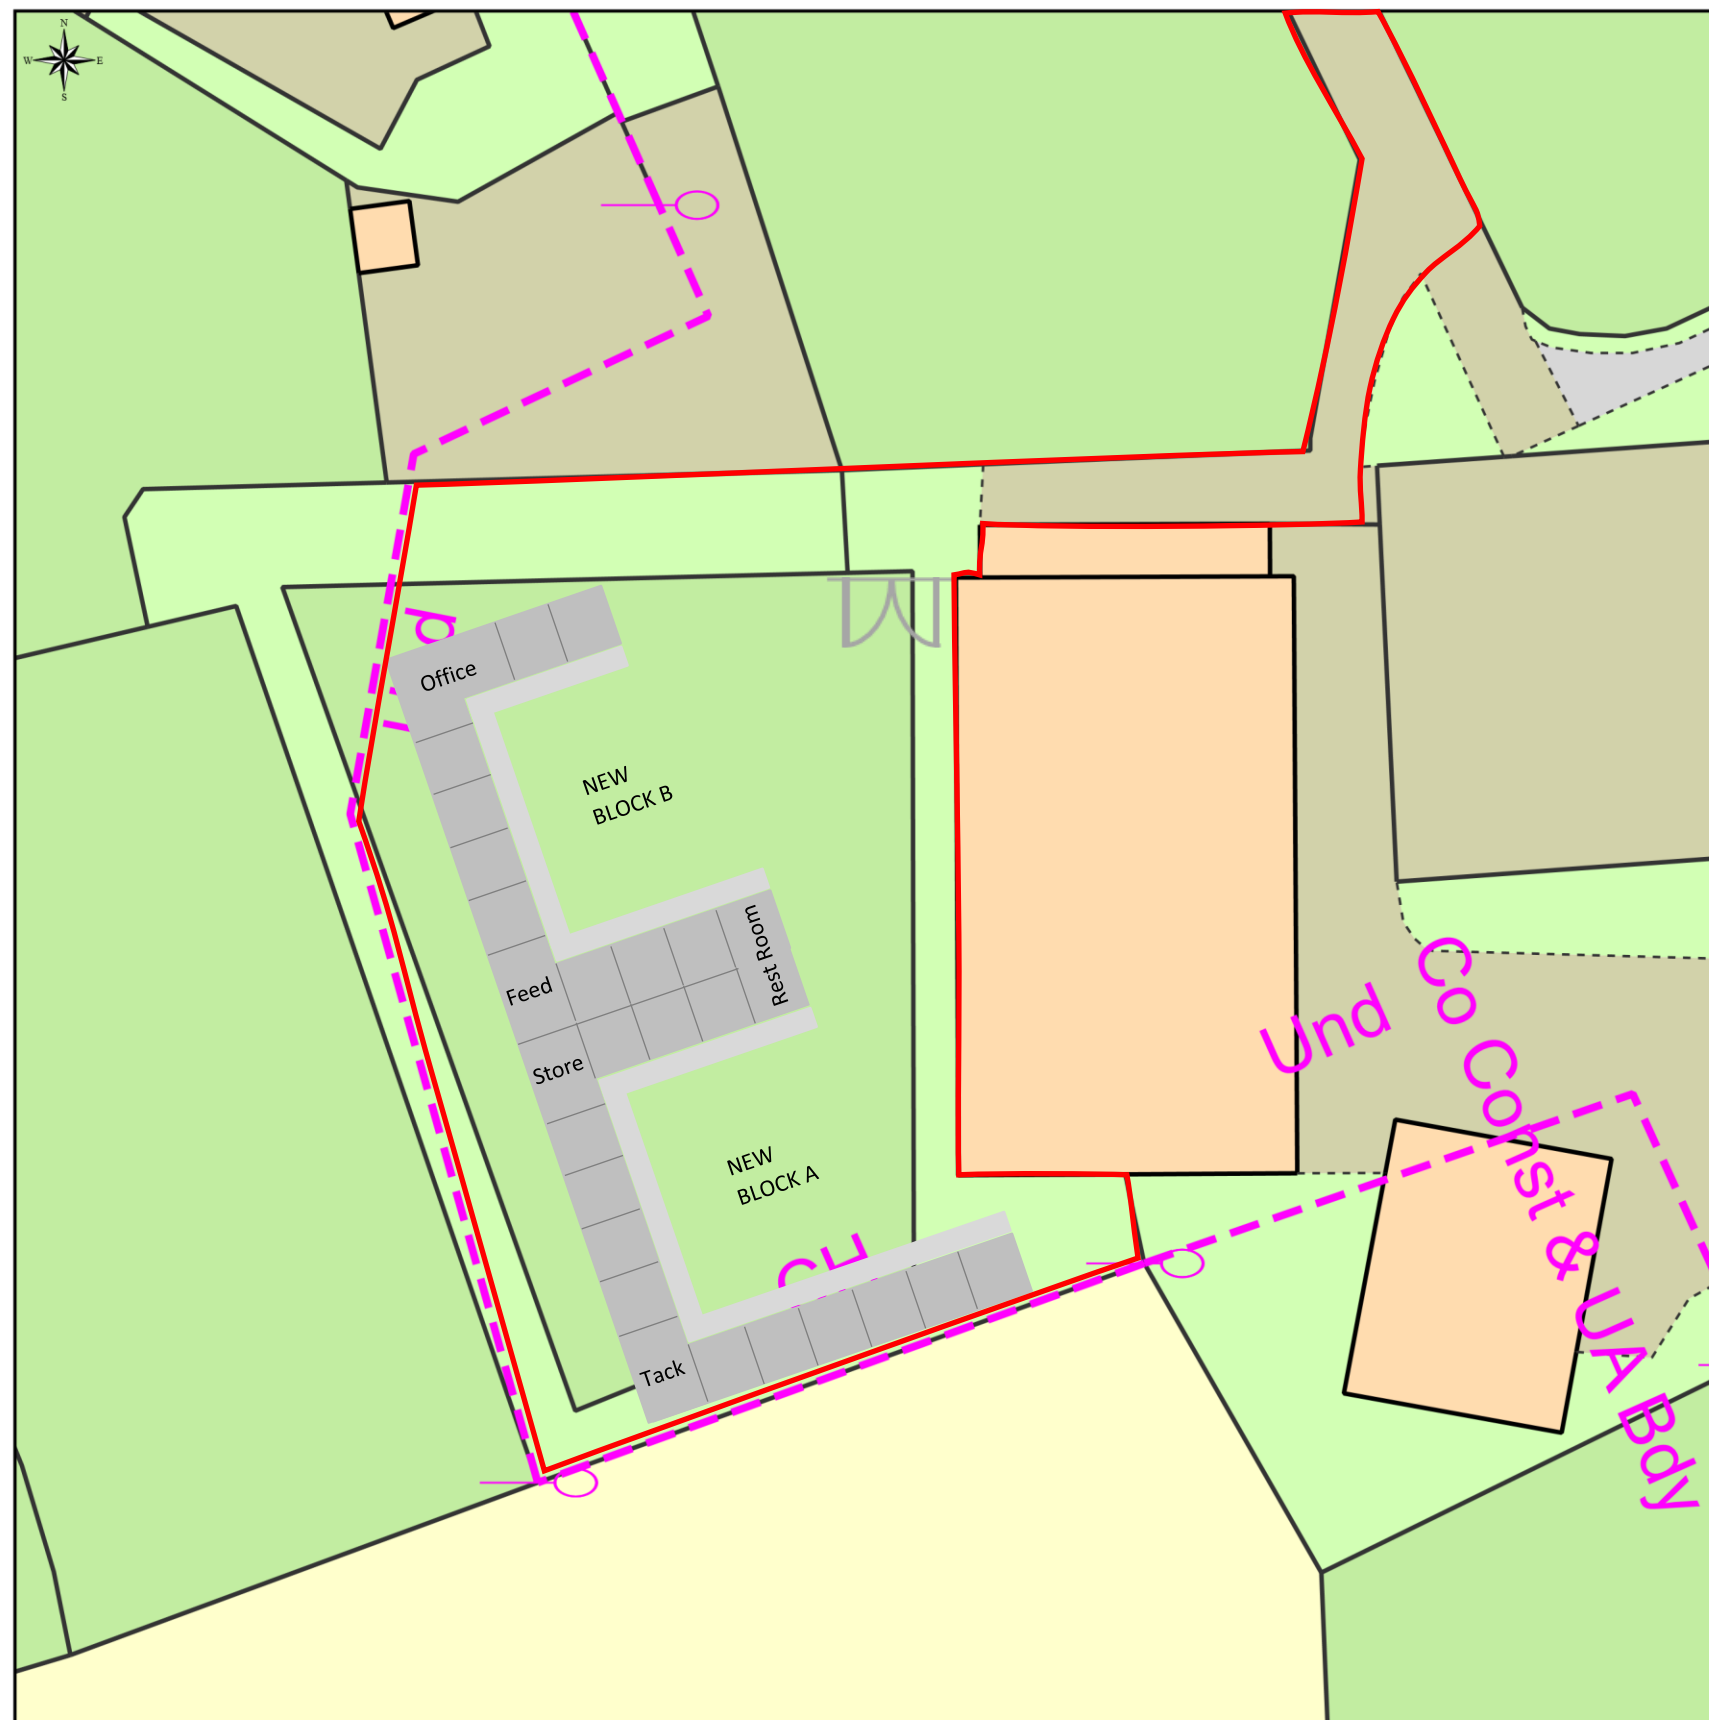

SITE PLAN: RELOCATION & EXPANSION OF STABLING AT BERRY FARM

Drawing Reference: LDBF0034

KEY:
 Proposed Stabling
 Site

This Plan includes the following Licensed Data: OS MasterMap Colour PDF Location Plan by the Ordnance Survey National Geographic Database and incorporating surveyed revision available at the date of production. Reproduction in whole or in part is prohibited without the prior permission of Ordnance Survey. The representation of a road, track or path is no evidence of a right of way. The representation of features, as lines is no evidence of a property boundary. © Crown copyright and database rights, 2021. Ordnance Survey 0100031673

0m 10m 20m 30m 40m 50m

Scale: 1:500, paper size: A3

	12 Benfield Way Braintree Essex CM7 3YS Tel: 07927 549533	Site Berry Farm Whelpley Hill Chesham HP5 3RW
	@ info@lanetondesign.co.uk	