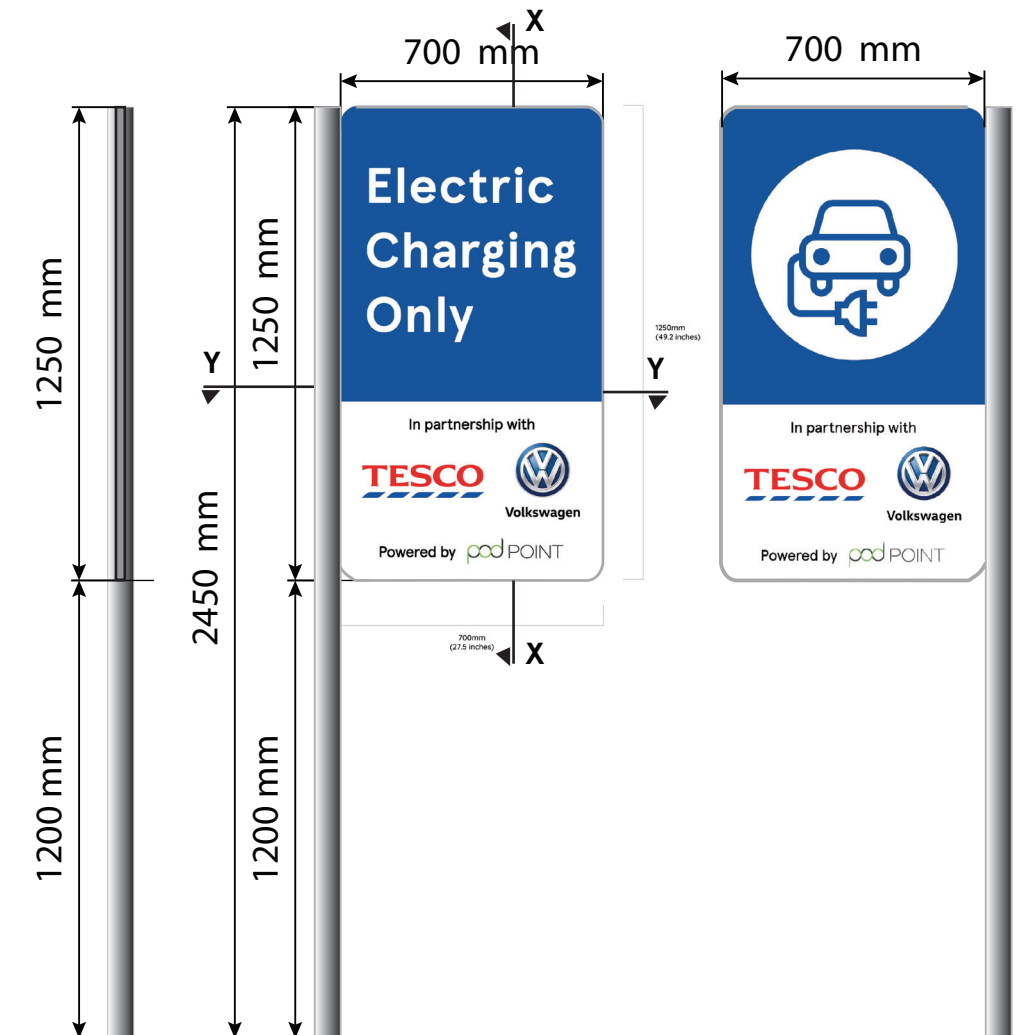

SCALE	1:20/1:10@A4	DATE	14-01-2022
CHECKED BY	ANDY HORWOOD		
DRAWN BY	SHIKHA		

DETAIL TYPE	TYPICAL DETAIL
DETAIL NAME	FLAG POST DETAILS