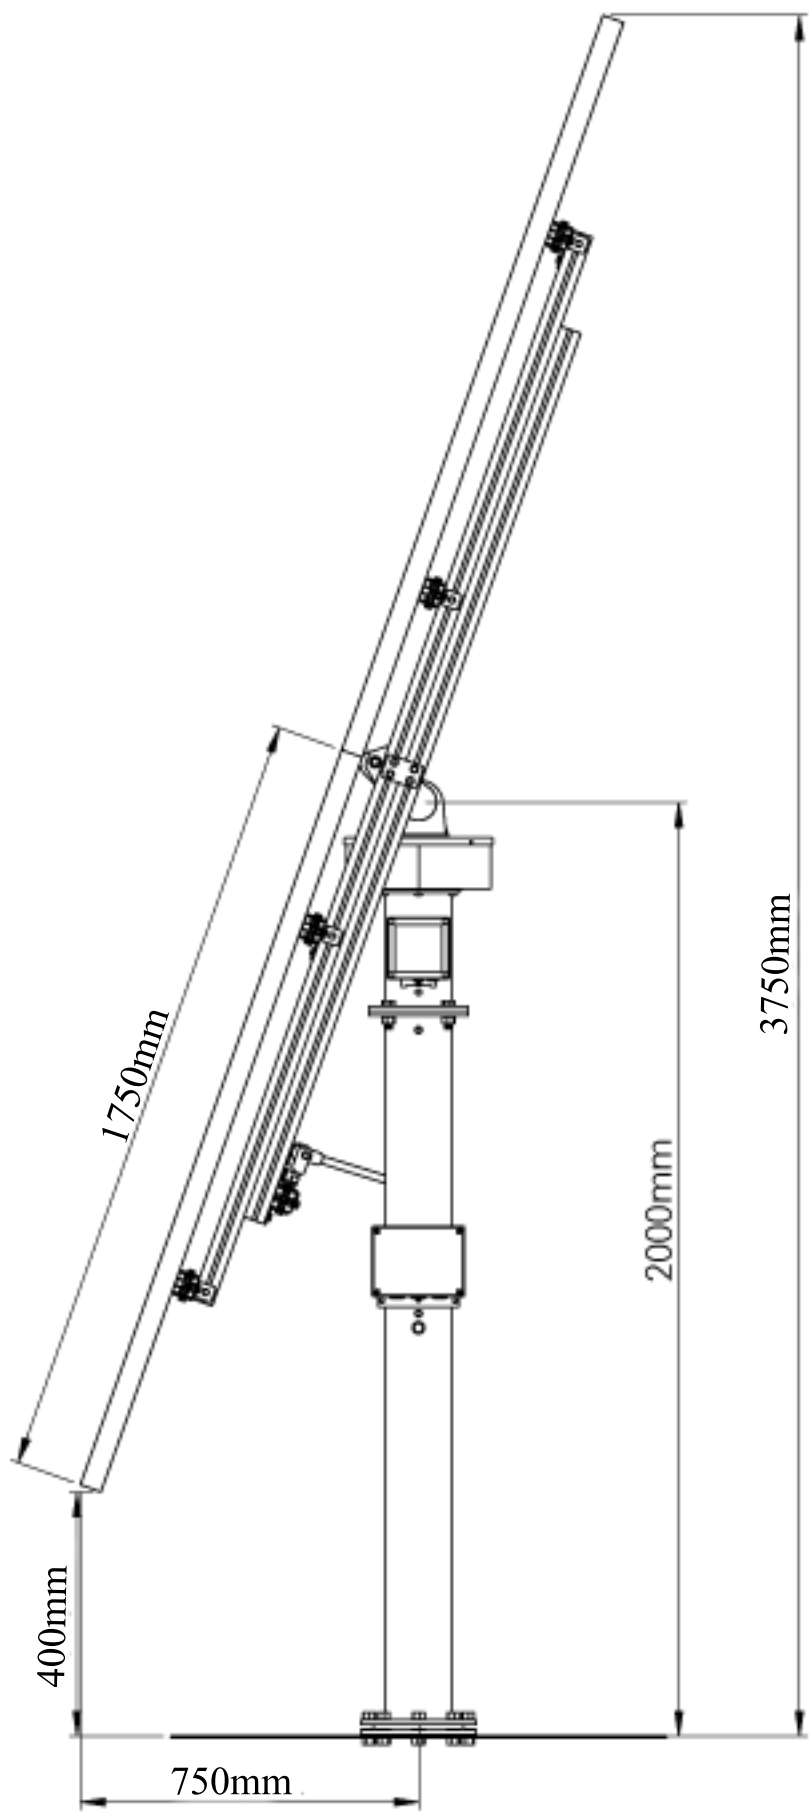

THE INFORMATION CONTAINED IN THIS DRAWING IS THE SOLE PROPERTY OF HELIOZENIT. ANY REPRODUCTION IN PART OR AS A WHOLE WITHOUT THE WRITTEN PERMISSION OF HELIOZENIT IS PROHIBITED.

Pcs: 1	Part Name: PV-6M Morning Position	Material:
Designer: Mike	Assembly Name: Dimensions	Scale: 1:16 View:  
 <b>HelioZenit</b> <a href="mailto:info@heliomotion.com">info@heliomotion.com</a>	<b>Heliomotion</b>	Version: 1a
		Part Number: